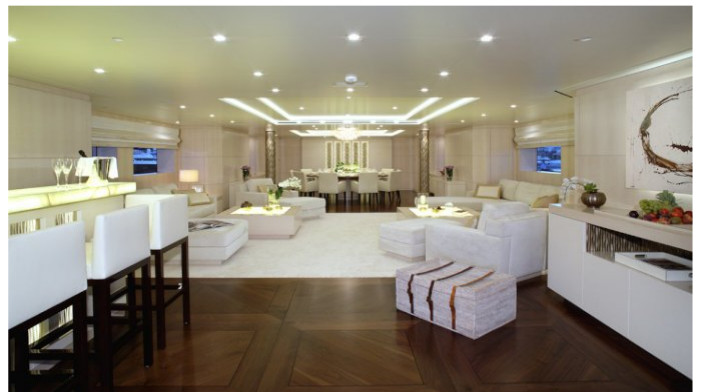

MORE PHOTOS, VIDEO OR INTERACTIVE DECK PLANS:

[CLICK HERE](#)