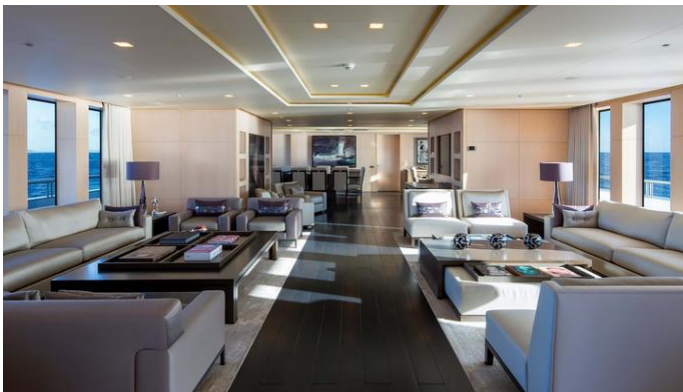

MORE PHOTOS, VIDEO OR INTERACTIVE DECK PLANS: