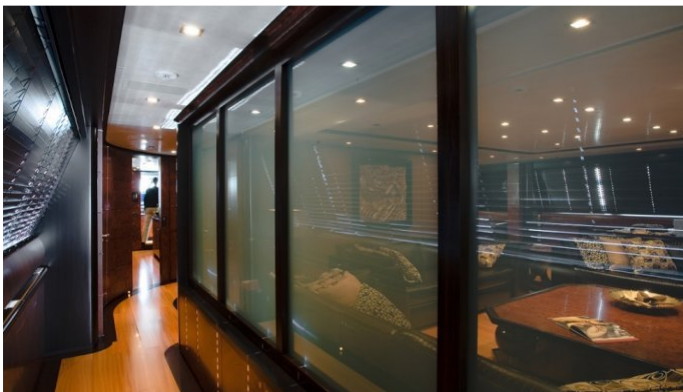

MORE PHOTOS, VIDEO OR INTERACTIVE DECK PLANS:

[CLICK HERE](#)