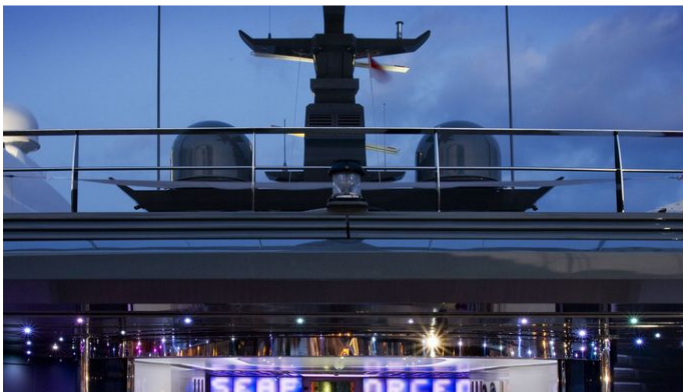

MORE PHOTOS, VIDEO OR INTERACTIVE DECK PLANS:

[CLICK HERE](#)

This document is not contractual. The yacht charters and their particulars displayed in the results above are displayed in good faith and whilst believed to be correct are not guaranteed. YachtCharterFleet.com does not warrant or assume any legal liability or responsibility for the accuracy, completeness, or usefulness of any information and/or images displayed. All information is subject to change without notice and is without warranty. Your preferred charter broker should provide you with yacht specifications, brochure and rates for your chosen dates during your charter yacht selection process. Starting prices are shown in a range of currencies for a one-week charter, unless otherwise indicated.