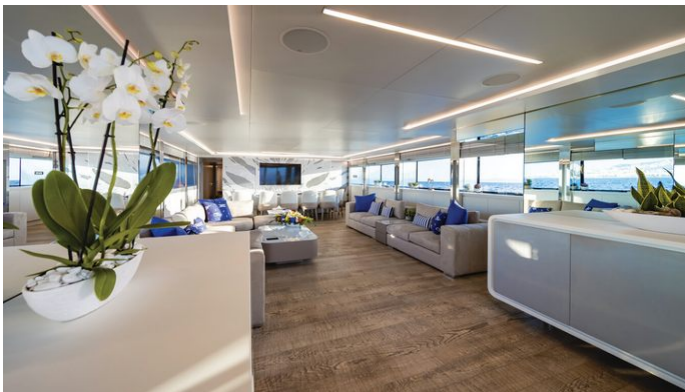

MORE PHOTOS, VIDEO OR INTERACTIVE DECK PLANS:

[CLICK HERE](#)