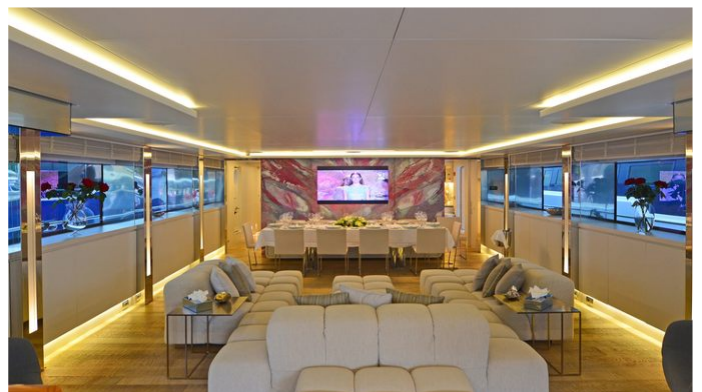

MORE PHOTOS, VIDEO OR INTERACTIVE DECK PLANS:

[CLICK HERE](#)

JULIO YACHT CHARTER

Superyacht JULIO was built in 2008 by Mondo Marine. She is a 41.76m / 137' Custom motor yacht with exterior design by Studio Vafiadis and interior styling by LUCA DINI Design & Architecture . Julio offers accommodation for up to 12 guests in 6 cabins with additional room for her crew of 8. She features a variety of amenities to ensure comfortable charter vacations, including, Air Conditioning, WiFi connection on board & Deck Jacuzzi. She also carries an impressive collection of toys as listed below.

JULIO AMENITIES & TOYS

Jacuzzi

Wi-Fi

At-Anchor Stabilizers

Deck Jacuzzi

Gym

Air Conditioning

For a full up-to-date list of leisure facilities or amenities onboard Motor Yacht Julio please contact your Yacht Charter Broker prior to booking your vacation. If there is a particular water toy that you would like, but it is not listed, then it may be possible to rent this equipment for you.