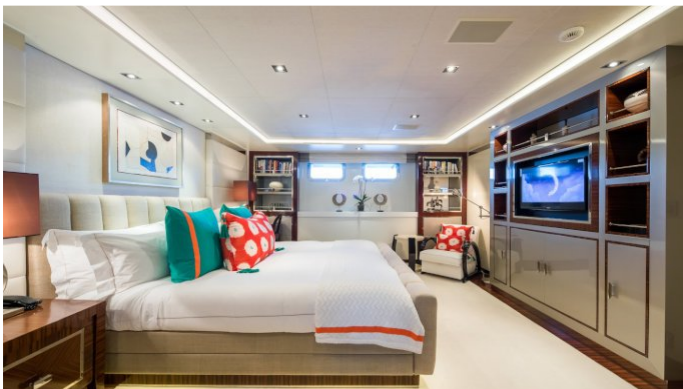

MORE PHOTOS, VIDEO OR INTERACTIVE DECK PLANS:

[CLICK HERE](#)

This document is not contractual. The yacht charters and their particulars displayed in the results above are displayed in good faith and whilst believed to be correct are not guaranteed. YachtCharterFleet.com does not warrant or assume any legal liability or responsibility for the accuracy, completeness, or usefulness of any information and/or images displayed. All information is subject to change without notice and is without warranty. Your preferred charter broker should provide you with yacht specifications, brochure and rates for your chosen dates during your charter yacht selection process. Starting prices are shown in a range of currencies for a one-week charter, unless otherwise indicated.