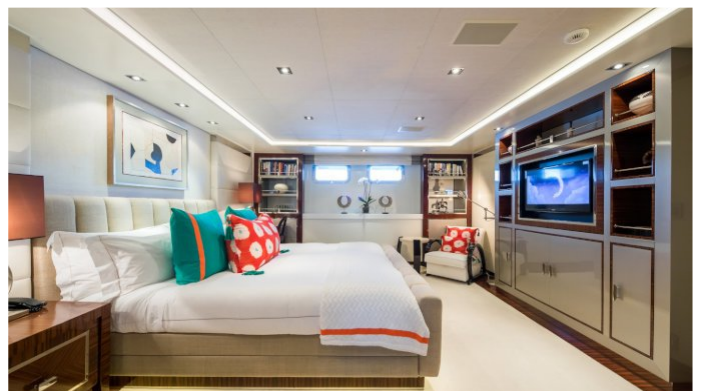

MORE PHOTOS, VIDEO OR INTERACTIVE DECK PLANS:

[CLICK HERE](#)

This document is not contractual. The yacht charters and their particulars displayed in the results above are displayed in good faith and whilst believed to be correct are not guaranteed. YachtCharterFleet.com does not warrant or assume any legal liability or responsibility for the accuracy, completeness, or usefulness of any information and/or images displayed. All information is subject to change without notice and is without warranty. Your preferred charter broker should provide you with yacht specifications, brochure and rates for your chosen dates during your charter yacht selection process. Starting prices are shown in a range of currencies for a one-week charter, unless otherwise indicated.