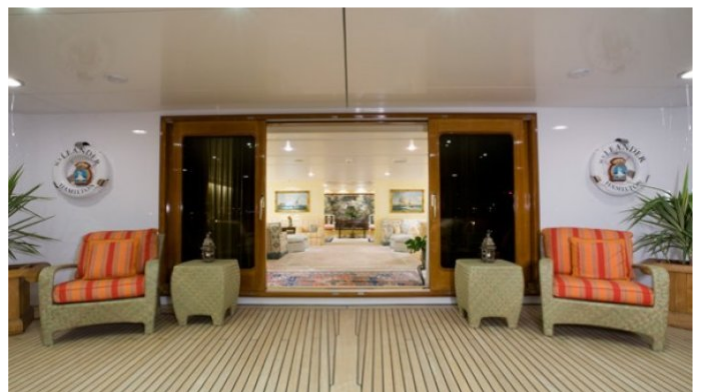

MORE PHOTOS, VIDEO OR INTERACTIVE DECK PLANS:

[CLICK HERE](#)