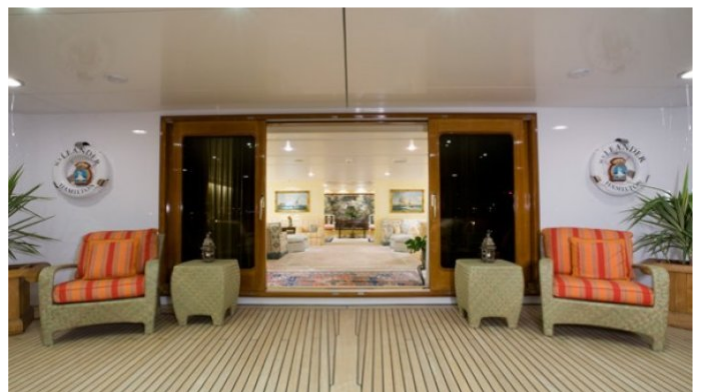

or SCAN QR CODE

MORE PHOTOS, VIDEO OR INTERACTIVE DECK PLANS:

 [CLICK HERE](#)

LEANDER G YACHT CHARTER

Superyacht LEANDER G was built in 1992 by Peene-Werft. She is a 74.65m / 245ft custom motor yacht with exterior design by Kusch Yachts and interior styling by Heinz Vollers. LEANDER G offers accommodation for up to 12 guests in 10 cabins with additional room for her crew of 26. She features a variety of amenities to ensure comfortable charter vacations, including Air Conditioning, WiFi connection on board, Deck Jacuzzi, Gym/exercise equipment, Air Conditioning, Jacuzzi (on deck) and Gym. She also carries an impressive collection of toys as listed below.