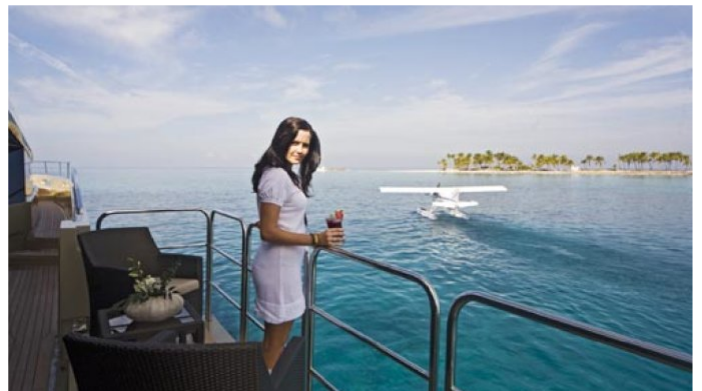

or SCAN QR CODE

MORE PHOTOS, VIDEO OR INTERACTIVE DECK PLANS:

[CLICK HERE](#)

HOKULANI YACHT CHARTER

Superyacht HOKULANI was built in 2007 by Palmer Johnson. She is a 45.97m / 151ft pj 150 motor yacht with exterior design by Nuvolari & Lenard and interior styling by Nuvolari & Lenard. HOKULANI offers accommodation for up to 10 guests in 5 cabins with additional room for her crew of 8. She features a variety of amenities to ensure comfortable charter vacations, including Air Conditioning. She also carries an impressive collection of toys as listed below.

HOKULANI AMENITIES & TOYS

For a full up-to-date list of leisure facilities or amenities onboard Motor Yacht Hokulani please contact your Yacht Charter Broker prior to booking your vacation. If there is a particular water toy that you would like, but it is not listed, then it may be possible to rent this equipment for you.