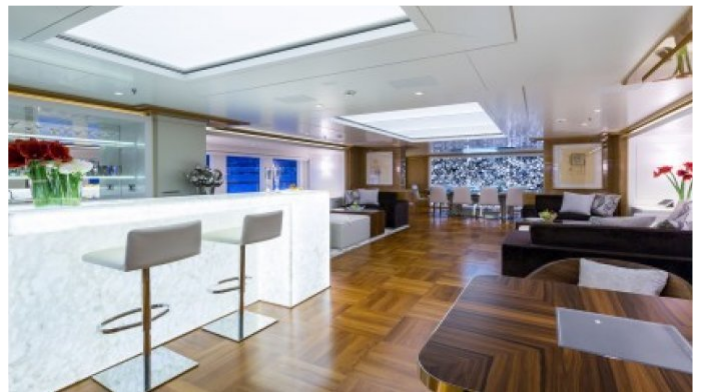

MORE PHOTOS, VIDEO OR INTERACTIVE DECK PLANS:

[CLICK HERE](#)

This document is not contractual. The yacht charters and their particulars displayed in the results above are displayed in good faith and whilst believed to be correct are not guaranteed. YachtCharterFleet.com does not warrant or assume any legal liability or responsibility for the accuracy, completeness, or usefulness of any information and/or images displayed. All information is subject to change without notice and is without warranty. Your preferred charter broker should provide you with yacht specifications, brochure and rates for your chosen dates during your charter yacht selection process. Starting prices are shown in a range of currencies for a one-week charter, unless otherwise indicated.