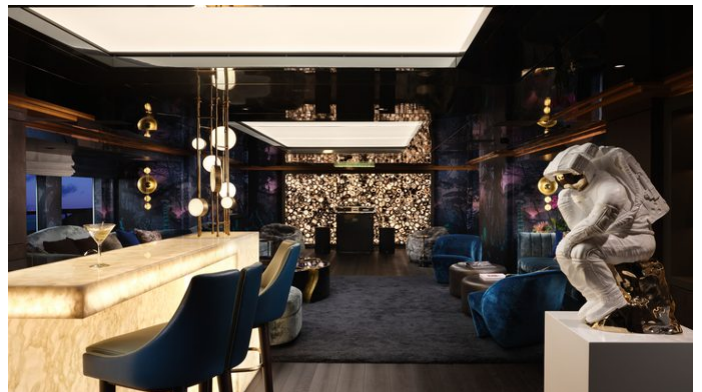

MORE PHOTOS, VIDEO OR INTERACTIVE DECK PLANS:

[CLICK HERE](#)

This document is not contractual. The yacht charters and their particulars displayed in the results above are displayed in good faith and whilst believed to be correct are not guaranteed. YachtCharterFleet.com does not warrant or assume any legal liability or responsibility for the accuracy, completeness, or usefulness of any information and/or images displayed. All information is subject to change without notice and is without warranty. Your preferred charter broker should provide you with yacht specifications, brochure and rates for your chosen dates during your charter yacht selection process. Starting prices are shown in a range of currencies for a one-week charter, unless otherwise indicated.