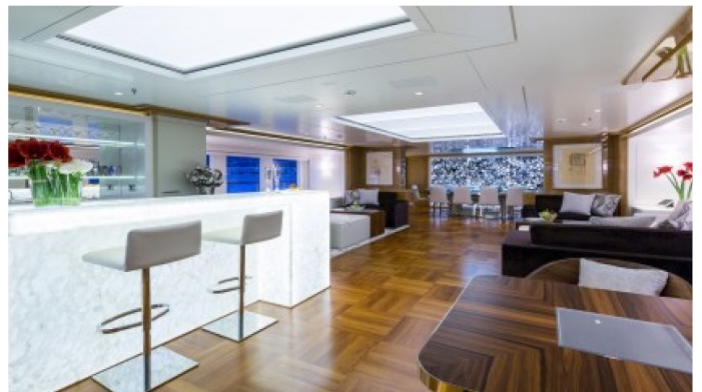

FOR MORE INFORMATION:

[CLICK HERE](#) 

or SCAN QR CODE

MORE PHOTOS, VIDEO OR INTERACTIVE DECK PLANS:

GALAXY YACHT CHARTER

Superyacht GALAXY was built in 2005 by Benetti. She is a 56m / 184ft custom motor yacht with exterior design by Stefano Natucci and interior styling by Stefano Natucci. GALAXY offers accommodation for up to 12 guests in 6 cabins with additional room for her crew of 15. She features a variety of amenities to ensure comfortable charter vacations, including Air Conditioning, Gym, Jacuzzi (on deck), Lift (Elevator), Air Conditioning, WiFi connection on board, Deck Jacuzzi, Gym/exercise equipment, Stabilisers underway, Stabilisers underway, Stabilizers at Anchor and At anchor Stabilizers. She also carries an impressive collection of toys as listed below.

GALAXY AMENITIES & TOYS

	Air Conditioning		Deck Jacuzzi		Elevator
	Gym		Kayaking		Sailing
	Satellite TV		Snorkeling		Stabilizers
	Towable Toys		Video-on-demand		Water Ski
	Waverider		Wi Fi		Wind Surf

For a full up-to-date list of leisure facilities or amenities onboard Motor Yacht Galaxy please contact your Yacht Charter Broker prior to booking your vacation. If there is a particular water toy that you would like, but it is not listed, then it may be possible to rent this equipment for you.