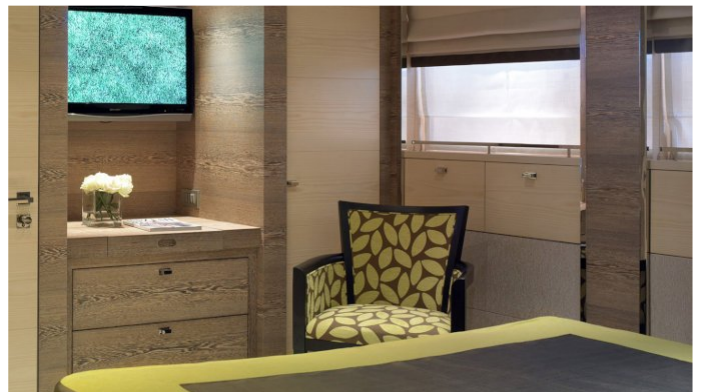

MORE PHOTOS, VIDEO OR INTERACTIVE DECK PLANS:

[CLICK HERE](#)