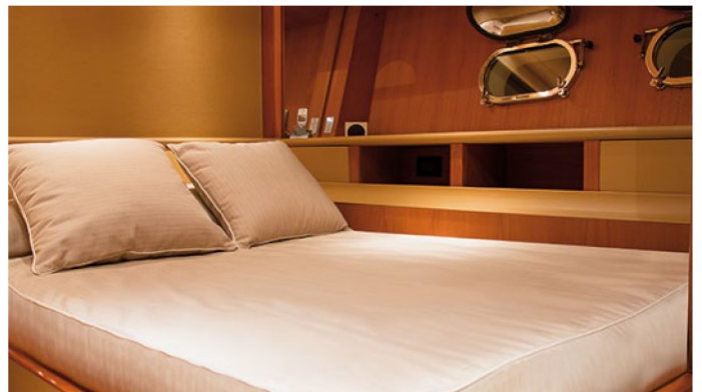

GUESTS	CABINS	CREW
7	3	3

CABIN CONFIGURATION

1 Master	1 Double
1 Twin	1 Pullman

CHARTER RATES

Details correct as of 24 Jun, 2017

FOR MORE INFORMATION:

[CLICK HERE](#) 

or SCAN QR CODE

MORE PHOTOS, VIDEO OR INTERACTIVE DECK PLANS:

[CLICK HERE](#)

SERENITY ATLANTIC YACHT CHARTER

Superyacht SERENITY ATLANTIC was built in 2004 by Leopard. She is a 27m / 89ft leopard 27 motor yacht with exterior design by Calibri Superyacht Inc. and interior styling by Remi Tessier. SERENITY ATLANTIC offers accommodation for up to 7 guests in 3 cabins with additional room for her crew of 3. She features a variety of amenities to ensure comfortable charter vacations, including Air Conditioning and WiFi connection on board. She also carries an impressive collection of toys as listed below.