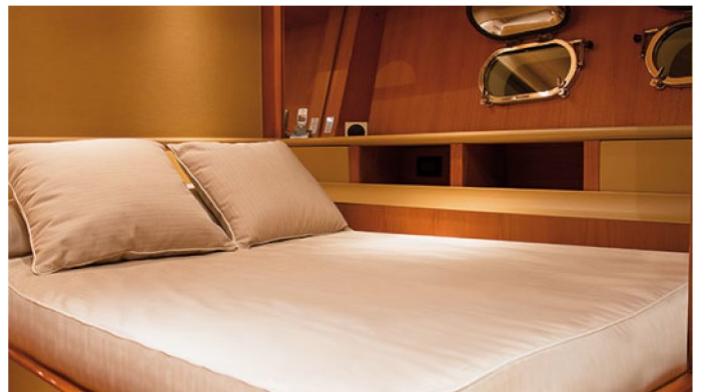

GUESTS	CABINS	CREW
7	3	3

CABIN CONFIGURATION

1 Master	1 Double
1 Twin	1 Pullman

CHARTER RATES

Details correct as of 23 May, 2017

FOR MORE INFORMATION:

[CLICK HERE](#) 

or SCAN QR CODE

MORE PHOTOS, VIDEO OR INTERACTIVE DECK PLANS:

[CLICK HERE](#)

SERENITY ATLANTIC YACHT CHARTER

Superyacht SERENITY ATLANTIC was built in 2004 by Leopard. She is a 27m / 89ft leopard 27 motor yacht with exterior design by Calibri Superyacht Inc. and interior styling by Remi Tessier. SERENITY ATLANTIC offers accommodation for up to 7 guests in 3 cabins with additional room for her crew of 3. She features a variety of amenities to ensure comfortable charter vacations, including Air Conditioning and WiFi connection on board. She also carries an impressive collection of toys as listed below.