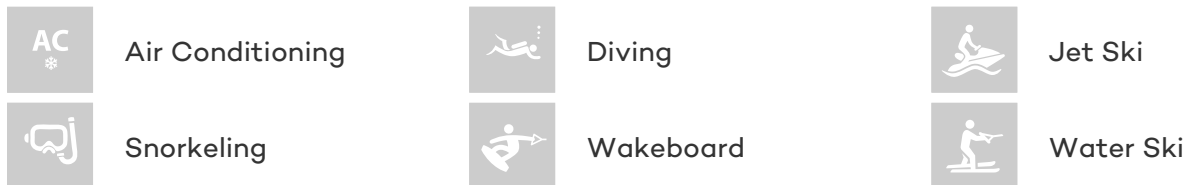

CARRE D'AS YACHT CHARTER

Superyacht CARRE D'AS was built in 2001 by Azimut. She is a 24.1m / 79ft Azimut 80 motor yacht with exterior design by Stefano Righini. CARRE D'AS offers accommodation for up to 8 guests in 4 cabins with additional room for her crew of 3. She features a variety of amenities to ensure comfortable charter vacations, including Air Conditioning. She also carries an impressive collection of toys as listed below.

CARRE D'AS AMENITIES & TOYS

For a full up-to-date list of leisure facilities or amenities onboard Motor Yacht Carre d'As please contact your Yacht Charter Broker prior to booking your vacation. If there is a particular water toy that you would like, but it is not listed, then it may be possible to rent this equipment for you.

MORE TENDERS, TOYS & YACHT AMMENITIES INFO:

[CLICK HERE](#)

CHARTER CARRE D'AS

If you are interested in chartering CARRE D'AS please contact your yacht charter broker for more information about booking a luxury charter vacation on board this Azimut superyacht .