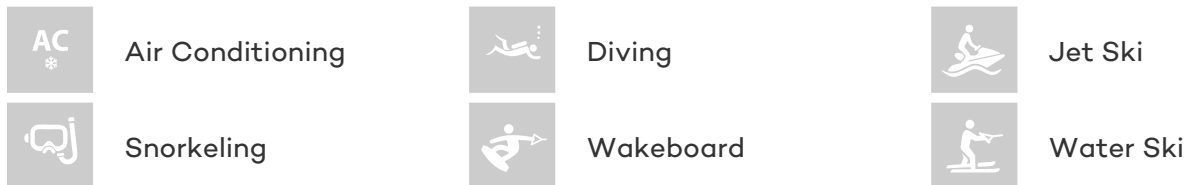

CARRE D'AS YACHT CHARTER

Superyacht CARRE D'AS was built in 2001 by Azimut. She is a 24.1m / 79ft azimuth 80 motor yacht with exterior design by Stefano Righini and interior styling by . CARRE D'AS offers accommodation for up to 8 guests in 4 cabins with additional room for her crew of 3. She features a variety of amenities to ensure comfortable charter vacations, including Air Conditioning. She also carries an impressive collection of toys as listed below.

CARRE D'AS AMENITIES & TOYS

For a full up-to-date list of leisure facilities or amenities onboard Motor Yacht Carre d'As please contact your Yacht Charter Broker prior to booking your vacation. If there is a particular water toy that you would like, but it is not listed, then it may be possible to rent this equipment for you.

MORE TENDERS, TOYS & YACHT AMMENITIES INFO:

[CLICK HERE](#)

CHARTER CARRE D'AS

If you are interested in chartering CARRE D'AS please contact your yacht charter broker for more information about booking a luxury charter vacation on board this Azimut superyacht .