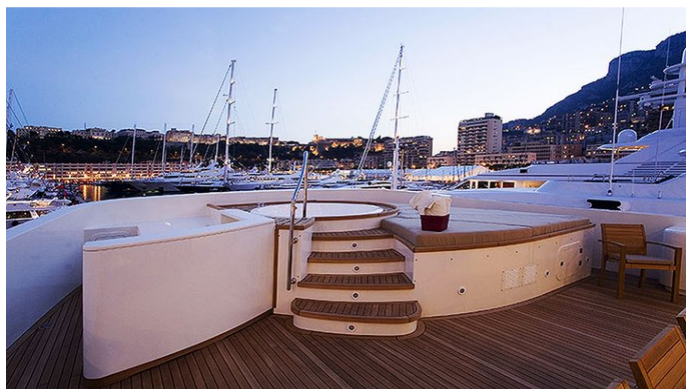

CABIN CONFIGURATION

- 1 Master
- 3 Double
- 2 Twin

CHARTER RATES

SUMMER

from
$125,000 / week + expenses

WINTER

from
$125,000 / week + expenses

Details correct as of 1 Jun, 2023

- or SCAN QR CODE

[CLICK HERE](#)

- FOR MORE INFORMATION: