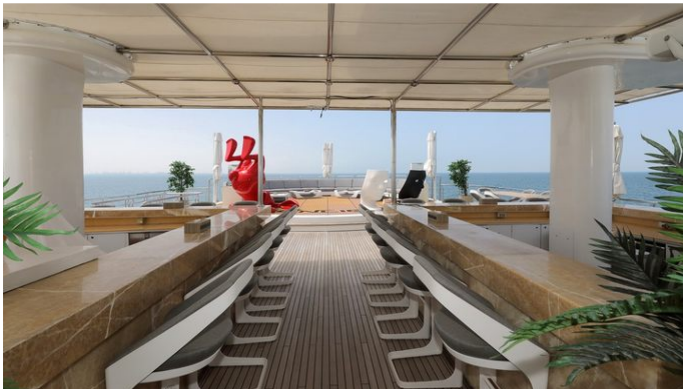

MORE PHOTOS, VIDEO OR INTERACTIVE DECK PLANS:

[CLICK HERE](#)