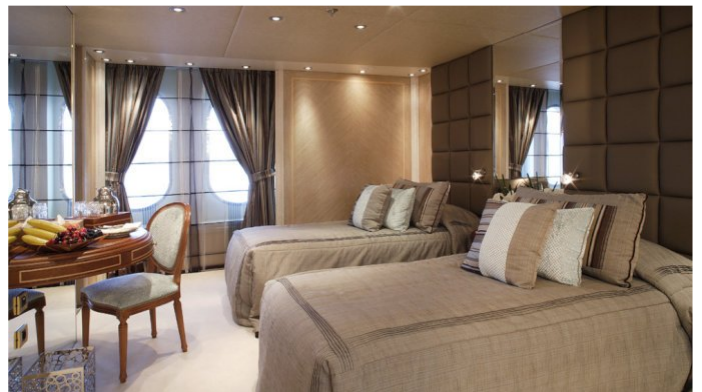

MORE PHOTOS, VIDEO OR INTERACTIVE DECK PLANS:

[CLICK HERE](#)