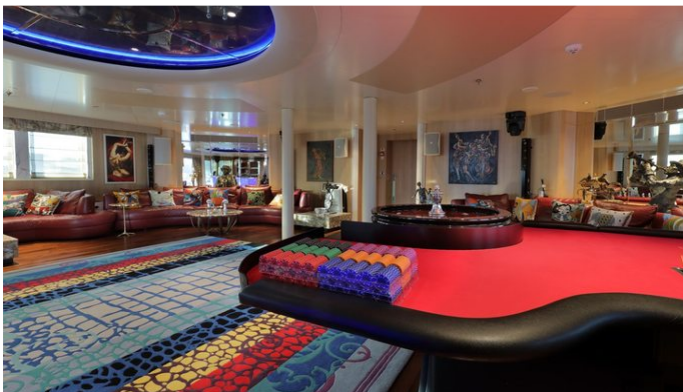

MORE PHOTOS, VIDEO OR INTERACTIVE DECK PLANS:

[CLICK HERE](#)