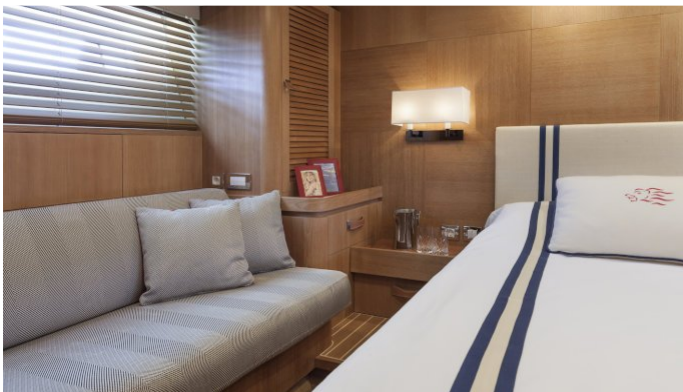

Details correct as of 24 May, 2017

FOR MORE INFORMATION:

[CLICK HERE](#) 

or SCAN QR CODE

MORE PHOTOS, VIDEO OR INTERACTIVE DECK PLANS:

 [CLICK HERE](#)

SOLLEONE YACHT CHARTER

Superyacht SOLLEONE was built in 2009 by Nautor's Swan. She is a 27.43m / 90ft swan 90 sail yacht with exterior design by German Frers and interior styling by Michele Bonan. SOLLEONE offers accommodation for up to 9 guests in 4 cabins with additional room for her crew of 4. She features a variety of amenities to ensure comfortable charter vacations, including Air Conditioning and Air Conditioning. She also carries an impressive collection of toys as listed below.

SOLLEONE AMENITIES & TOYS

Air Conditioning

Wi Fi

For a full up-to-date list of leisure facilities or amenities onboard Sail Yacht Solleone please contact your Yacht Charter Broker prior to booking your vacation. If there is a particular water toy that you would like, but it is not listed, then it may be possible to rent this equipment for you.