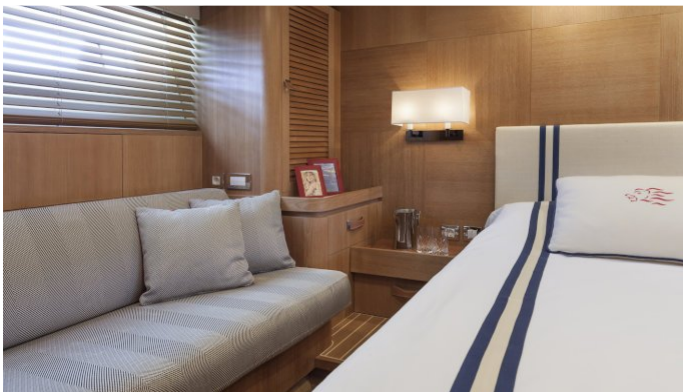

YEAR
2009

CRUISING SPEED
10 Knots

ACCOMMODATION

GUESTS	CABINS	CREW
9	4	4

CABIN CONFIGURATION

1 Master	1 Double
2 Twin	2 Single

CHARTER RATES

SUMMER
from
€38,000 / week + expenses

WINTER
from
€38,000 / week + expenses

Details correct as of 23 Feb, 2018

FOR MORE INFORMATION:

[CLICK HERE](#) 

or SCAN QR CODE

MORE PHOTOS, VIDEO OR INTERACTIVE DECK PLANS:

SOLLEONE YACHT CHARTER

Superyacht SOLLEONE was built in 2009 by Nautor's Swan. She is a 27.43m / 90ft swan 90 sail yacht with exterior design by German Frers and interior styling by Michele Bonan. SOLLEONE offers accommodation for up to 9 guests in 4 cabins with additional room for her crew of 4. She features a variety of amenities to ensure comfortable charter vacations, including Air Conditioning and Air Conditioning. She also carries an impressive collection of toys as listed below.

SOLLEONE AMENITIES & TOYS

Air Conditioning

Wi Fi

For a full up-to-date list of leisure facilities or amenities onboard Sail Yacht Solleone please contact your Yacht Charter Broker prior to booking your vacation. If there is a particular water toy that you would like, but it is not listed, then it may be possible to rent this equipment for you.