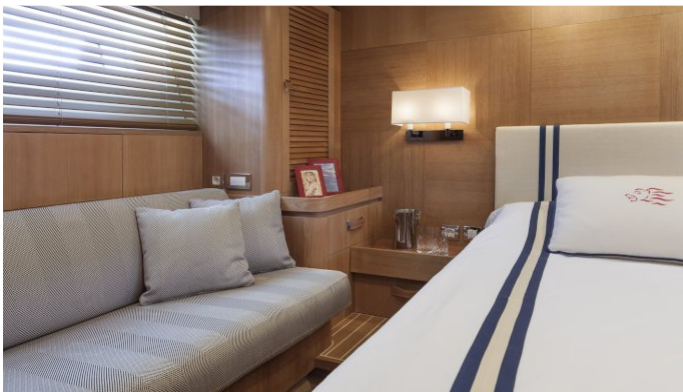

MORE PHOTOS, VIDEO OR INTERACTIVE DECK PLANS:

[CLICK HERE](#)