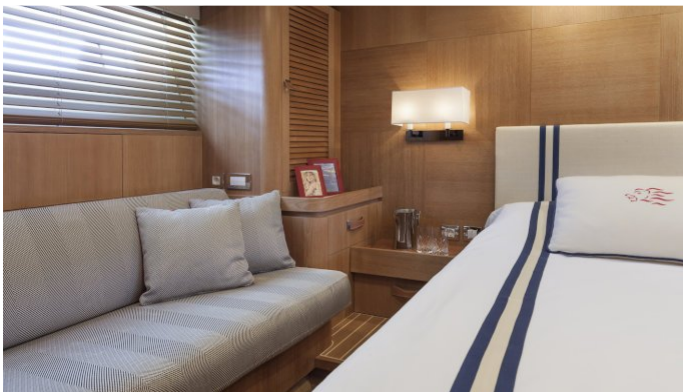

GUESTS	CABINS	CREW
9	4	4

CABIN CONFIGURATION

1 Master	1 Double
2 Twin	2 Single

CHARTER RATES

SUMMER
from
€38,000 / week + expenses

WINTER
from
€38,000 / week + expenses

Details correct as of 20 May, 2018

FOR MORE INFORMATION:

[CLICK HERE](#) 

or SCAN QR CODE

MORE PHOTOS, VIDEO OR INTERACTIVE DECK PLANS:

[CLICK HERE](#)

SOLLEONE YACHT CHARTER

Superyacht SOLLEONE was built in 2009 by Nautor's Swan. She is a 27.43m / 90ft swan 90 sail yacht with exterior design by German Frers and interior styling by Michele Bonan. SOLLEONE offers accommodation for up to 9 guests in 4 cabins with additional room for her crew of 4. She features a variety of amenities to ensure comfortable charter vacations, including Air Conditioning. She also carries an impressive collection of toys as listed below.

SOLLEONE AMENITIES & TOYS

Air Conditioning

Wi Fi

For a full up-to-date list of leisure facilities or amenities onboard Sail Yacht Solleone please contact your Yacht Charter Broker prior to booking your vacation. If there is a particular water toy that you would like, but it is not listed, then it may be possible to rent this equipment for you.