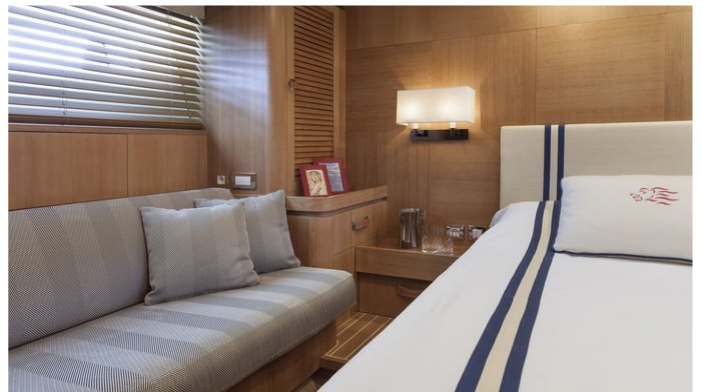

MORE PHOTOS, VIDEO OR INTERACTIVE DECK PLANS:

[CLICK HERE](#)