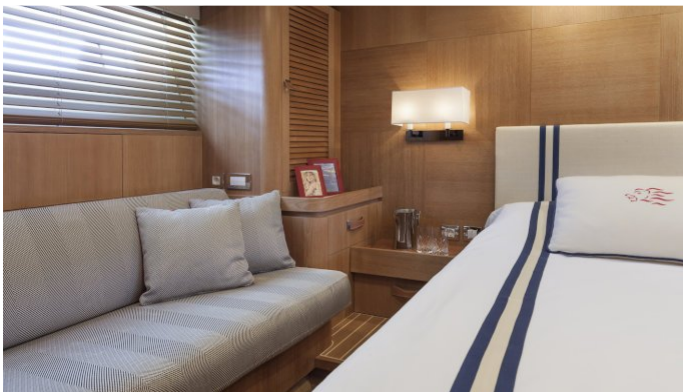

WINTER
from
€38,000 / week + expenses

Details correct as of 22 Jun, 2017

FOR MORE INFORMATION:

[CLICK HERE](#) 

or SCAN QR CODE

MORE PHOTOS, VIDEO OR INTERACTIVE DECK PLANS:

SOLLEONE YACHT CHARTER

Superyacht SOLLEONE was built in 2009 by Nautor's Swan. She is a 27.43m / 90ft swan 90 sail yacht with exterior design by German Frers and interior styling by Michele Bonan. SOLLEONE offers accommodation for up to 9 guests in 4 cabins with additional room for her crew of 4. She features a variety of amenities to ensure comfortable charter vacations, including Air Conditioning and Air Conditioning. She also carries an impressive collection of toys as listed below.

SOLLEONE AMENITIES & TOYS

Air Conditioning

Wi Fi

For a full up-to-date list of leisure facilities or amenities onboard Sail Yacht Solleone please contact your Yacht Charter Broker prior to booking your vacation. If there is a particular water toy that you would like, but it is not listed, then it may be possible to rent this equipment for you.