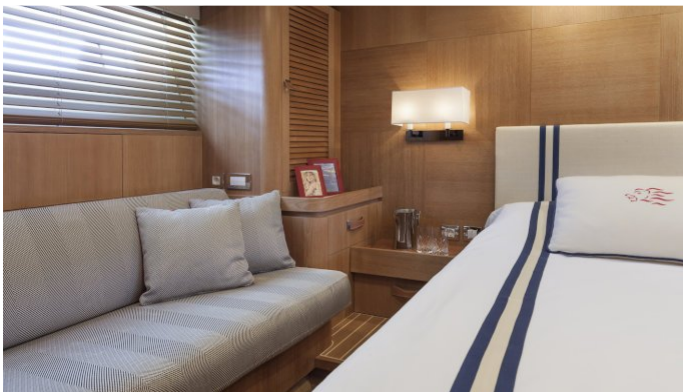

MORE PHOTOS, VIDEO OR INTERACTIVE DECK PLANS: