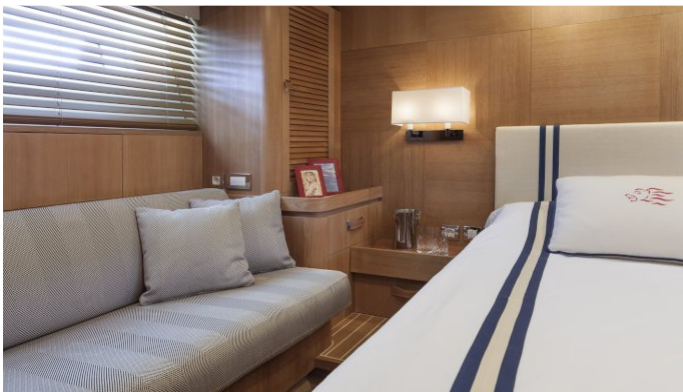

GUESTS	CABINS	CREW
9	4	4

CABIN CONFIGURATION

1 Master	1 Double
2 Twin	2 Single

CHARTER RATES

SUMMER
from
€38,000 / week + expenses

WINTER
from
€38,000 / week + expenses

Details correct as of 20 Sep, 2018

FOR MORE INFORMATION:

[CLICK HERE](#) 

or SCAN QR CODE

MORE PHOTOS, VIDEO OR INTERACTIVE DECK PLANS:

[CLICK HERE](#)

SOLLEONE YACHT CHARTER

Superyacht SOLLEONE was built in 2009 by Nautor's Swan. She is a 27.43m / 90ft Swan 90 sail yacht with exterior design by German Frers and interior styling by Michele Bonan. SOLLEONE offers accommodation for up to 9 guests in 4 cabins with additional room for her crew of 4. She features a variety of amenities to ensure comfortable charter vacations, including Air Conditioning. She also carries an impressive collection of toys as listed below.

SOLLEONE AMENITIES & TOYS

Air Conditioning

Wi Fi

For a full up-to-date list of leisure facilities or amenities onboard Sail Yacht Solleone please contact your Yacht Charter Broker prior to booking your vacation. If there is a particular water toy that you would like, but it is not listed, then it may be possible to rent this equipment for you.