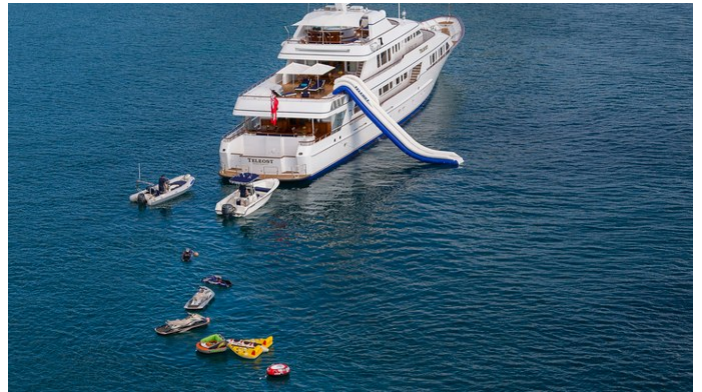

MORE PHOTOS, VIDEO OR INTERACTIVE DECK PLANS: