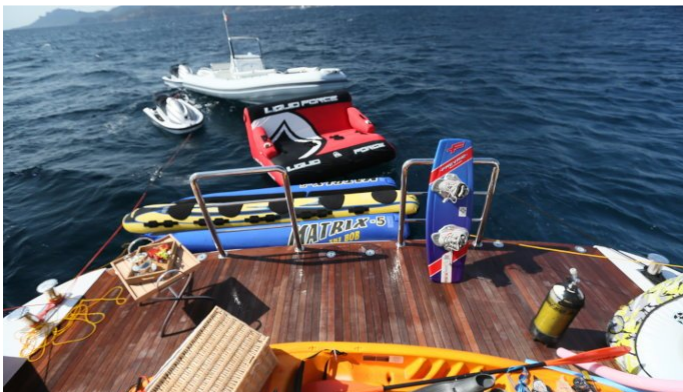

MORE PHOTOS, VIDEO OR INTERACTIVE DECK PLANS:

[CLICK HERE](#)

This document is not contractual. The yacht charters and their particulars displayed in the results above are displayed in good faith and whilst believed to be correct are not guaranteed. YachtCharterFleet.com does not warrant or assume any legal liability or responsibility for the accuracy, completeness, or usefulness of any information and/or images displayed. All information is subject to change without notice and is without warranty. Your preferred charter broker should provide you with yacht specifications, brochure and rates for your chosen dates during your charter yacht selection process. Starting prices are shown in a range of currencies for a one-week charter, unless otherwise indicated.