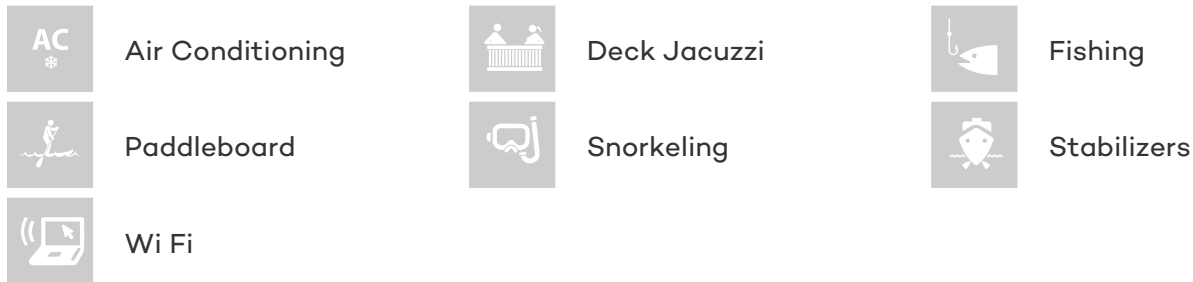

CRUISING SPEED
12 Knots

ACCOMMODATION

GUESTS CABINS CREW
12 5 10

CABIN CONFIGURATION

1 Master 2 Double
2 Twin 3 Pullman

CHARTER RATES

SUMMER
from
\$147,000 / week + expenses

WINTER
from
\$147,000 / week + expenses

Details correct as of 19 Feb, 2018

FOR MORE INFORMATION:

[CLICK HERE](#) 

or SCAN QR CODE

MORE PHOTOS, VIDEO OR INTERACTIVE DECK PLANS:

[CLICK HERE](#)

PRAXIS YACHT CHARTER

Superyacht PRAXIS was built in 1987 by Feadship. She is a 43.3m / 142ft custom motor yacht with exterior design by De Voogt and interior styling by Dalton Designs. PRAXIS offers accommodation for up to 12 guests in 5 cabins with additional room for her crew of 10. She features a variety of amenities to ensure comfortable charter vacations, including Air Conditioning, Stabilizers at Anchor, WiFi connection on board, Deck Jacuzzi, Air Conditioning and Jacuzzi (on deck). She also carries an impressive collection of toys as listed below.

PRAXIS AMENITIES & TOYS

For a full up-to-date list of leisure facilities or amenities onboard Motor Yacht Praxis please contact your Yacht Charter Broker prior to booking your vacation. If there is a particular water toy that you would like, but it is not listed, then it may be possible to rent this equipment for you.