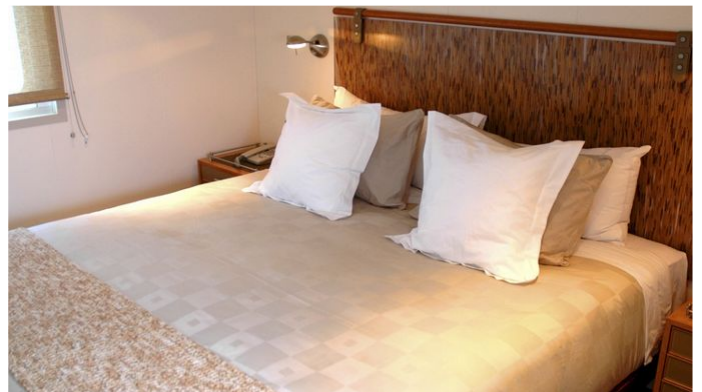

MORE PHOTOS, VIDEO OR INTERACTIVE DECK PLANS:

[CLICK HERE](#)

This document is not contractual. The yacht charters and their particulars displayed in the results above are displayed in good faith and whilst believed to be correct are not guaranteed. YachtCharterFleet.com does not warrant or assume any legal liability or responsibility for the accuracy, completeness, or usefulness of any information and/or images displayed. All information is subject to change without notice and is without warranty. Your preferred charter broker should provide you with yacht specifications, brochure and rates for your chosen dates during your charter yacht selection process. Starting prices are shown in a range of currencies for a one-week charter, unless otherwise indicated.