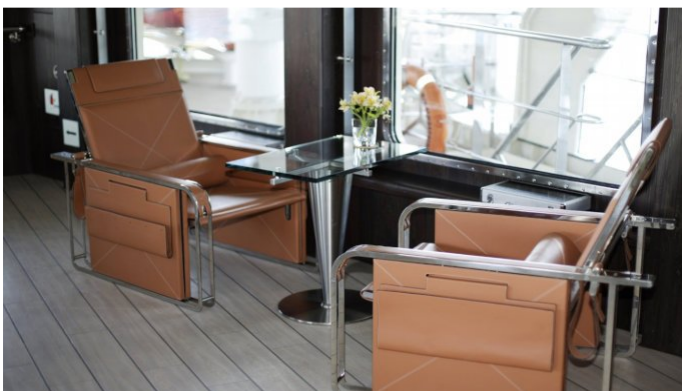

MORE PHOTOS, VIDEO OR INTERACTIVE DECK PLANS:

[CLICK HERE](#)

This document is not contractual. The yacht charters and their particulars displayed in the results above are displayed in good faith and whilst believed to be correct are not guaranteed. YachtCharterFleet.com does not warrant or assume any legal liability or responsibility for the accuracy, completeness, or usefulness of any information and/or images displayed. All information is subject to change without notice and is without warranty. Your preferred charter broker should provide you with yacht specifications, brochure and rates for your chosen dates during your charter yacht selection process. Starting prices are shown in a range of currencies for a one-week charter, unless otherwise indicated.