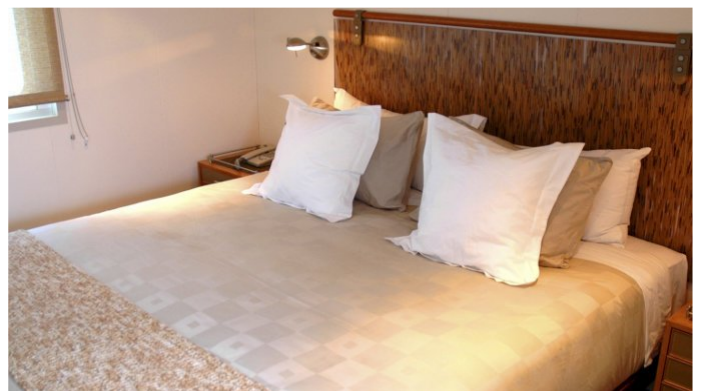

MORE PHOTOS, VIDEO OR INTERACTIVE DECK PLANS:

[CLICK HERE](#)