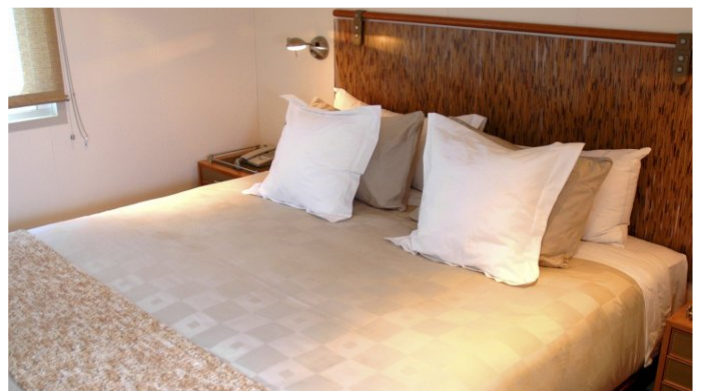

MORE PHOTOS, VIDEO OR INTERACTIVE DECK PLANS:

[CLICK HERE](#)

This document is not contractual. The yacht charters and their particulars displayed in the results above are displayed in good faith and whilst believed to be correct are not guaranteed. YachtCharterFleet.com does not warrant or assume any legal liability or responsibility for the accuracy, completeness, or usefulness of any information and/or images displayed. All information is subject to change without notice and is without warranty. Your preferred charter broker should provide you with yacht specifications, brochure and rates for your chosen dates during your charter yacht selection process. Starting prices are shown in a range of currencies for a one-week charter, unless otherwise indicated.