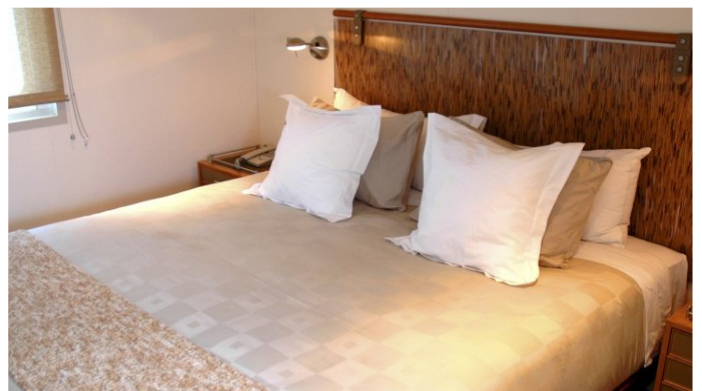

### ACCOMMODATION

GUESTS	CABINS	CREW
28	14	32

CABIN CONFIGURATION  
1 Master                13 Double

## ATMOSPHERE YACHT CHARTER

Superyacht ATMOSPHERE was built in 2006 by Asenav. She is a 45.4m / 149ft Custom motor yacht with exterior design by Asenav and interior styling by Enrique Concha B. & Diseñadores Asociadas. ATMOSPHERE offers accommodation for up to 28 guests in 14 cabins with additional room for her crew of 32. She features a variety of amenities to ensure comfortable charter vacations, including Helipad, Air Conditioning, Stabilizers at Anchor, Deck Jacuzzi and Gym/exercise equipment. She also carries an impressive collection of toys as listed below.