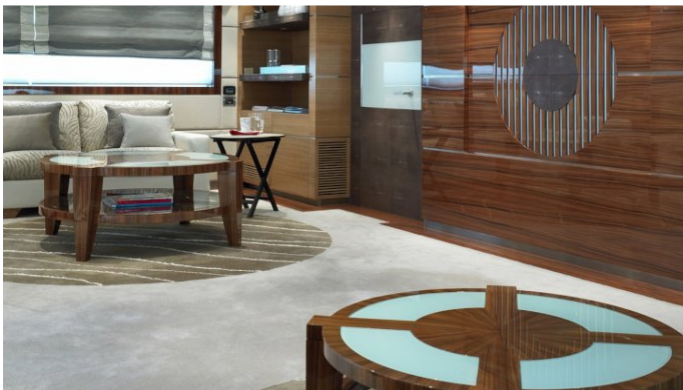

MORE PHOTOS, VIDEO OR INTERACTIVE DECK PLANS:

[CLICK HERE](#)

This document is not contractual. The yacht charters and their particulars displayed in the results above are displayed in good faith and whilst believed to be correct are not guaranteed. YachtCharterFleet.com does not warrant or assume any legal liability or responsibility for the accuracy, completeness, or usefulness of any information and/or images displayed. All information is subject to change without notice and is without warranty. Your preferred charter broker should provide you with yacht specifications, brochure and rates for your chosen dates during your charter yacht selection process. Starting prices are shown in a range of currencies for a one-week charter, unless otherwise indicated.