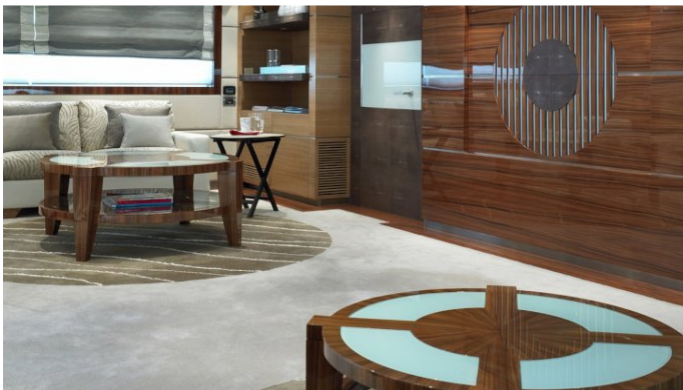

FOR MORE INFORMATION:

[CLICK HERE](#) 

or SCAN QR CODE

MORE PHOTOS, VIDEO OR INTERACTIVE DECK PLANS:

 [CLICK HERE](#)

DREAM ON YACHT CHARTER

Superyacht DREAM ON was built in 2008 by Ursa Tersanesi. She is a 38.12m / 125ft custom motor yacht with exterior design by Michael Leach and interior styling by . DREAM ON offers accommodation for up to 8 guests in 4 cabins with additional room for her crew of 6. She features a variety of amenities to ensure comfortable charter vacations, including Air Conditioning, Stabilizers at Anchor, WiFi connection on board and Deck Jacuzzi. She also carries an impressive collection of toys as listed below.

DREAM ON AMENITIES & TOYS

 AC	Air Conditioning		Canoe		Deck Jacuzzi
	Ipod Docking		Jet Ski		Kneeboard
	Seabob		Snorkeling		Stabilizers
	Towable Toys		Wakeboard		Water Ski
	Wi Fi				

For a full up-to-date list of leisure facilities or amenities onboard Motor Yacht Dream On please contact your Yacht Charter Broker prior to booking your vacation. If there is a particular water toy that you would like, but it is not listed, then it may be possible to rent this equipment for you.