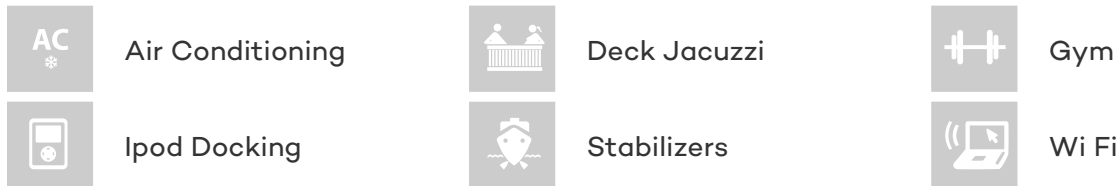

IDOL YACHT CHARTER

Superyacht IDOL was built in 2007 by Oceanfast. She is a 58.8m / 193ft Custom motor yacht with exterior design by Austal and interior styling by Sam Sorgiovanni. IDOL offers accommodation for up to 12 guests in 7 cabins with additional room for her crew of 15. She features a variety of amenities to ensure comfortable charter vacations, including Air Conditioning, WiFi connection on board, Deck Jacuzzi, Gym/exercise equipment, Stabilisers underway and Stabilizers at Anchor. She also carries an impressive collection of toys as listed below.

IDOL AMENITIES & TOYS

For a full up-to-date list of leisure facilities or amenities onboard Motor Yacht Idol please contact your Yacht Charter Broker prior to booking your vacation. If there is a particular water toy that you would like, but it is not listed, then it may be possible to rent this equipment for you.

MORE TENDERS, TOYS & YACHT AMMENITIES INFO:

[CLICK HERE](#)

CHARTER IDOL

If you are interested in chartering IDOL please contact your yacht charter broker for more information about booking a luxury charter vacation on board this Oceanfast superyacht .