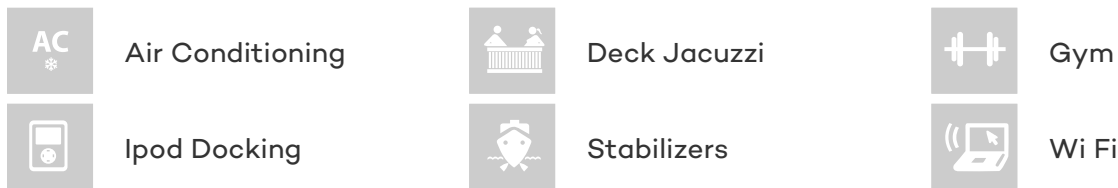

IDOL YACHT CHARTER

Superyacht IDOL was built in 2007 by Oceanfast. She is a 58.8m / 193ft Custom motor yacht with exterior design by Austal and interior styling by Sam Sorgiovanni. IDOL offers accommodation for up to 12 guests in 7 cabins with additional room for her crew of 15. She features a variety of amenities to ensure comfortable charter vacations, including Air Conditioning, WiFi connection on board, Deck Jacuzzi, Gym/exercise equipment, Stabilisers underway and Stabilizers at Anchor. She also carries an impressive collection of toys as listed below.

IDOL AMENITIES & TOYS

For a full up-to-date list of leisure facilities or amenities onboard Motor Yacht Idol please contact your Yacht Charter Broker prior to booking your vacation. If there is a particular water toy that you would like, but it is not listed, then it may be possible to rent this equipment for you.

MORE TENDERS, TOYS & YACHT AMMENITIES INFO:

[CLICK HERE](#)

CHARTER IDOL

If you are interested in chartering IDOL please contact your yacht charter broker for more information about booking a luxury charter vacation on board this Oceanfast superyacht .