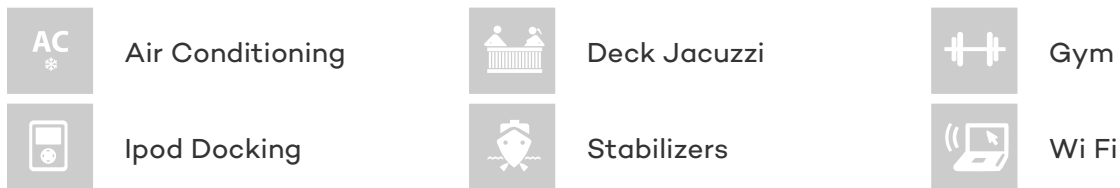

CRUISING SPEED
15 Knots

ACCOMMODATION

GUESTS	CABINS	CREW
12	7	15

CABIN CONFIGURATION
1 Master 2 Vip
4 Double

CHARTER RATES

SUMMER
from
€260,000 / week + expenses

WINTER
from
€260,000 / week + expenses

Details correct as of 21 Sep, 2018

FOR MORE INFORMATION:

[CLICK HERE](#) 

or SCAN QR CODE

MORE PHOTOS, VIDEO OR INTERACTIVE DECK PLANS:

[CLICK HERE](#)

IDOL YACHT CHARTER

Superyacht IDOL was built in 2007 by Oceanfast. She is a 58.8m / 193ft Custom motor yacht with exterior design by Austal and interior styling by Sam Sorgiovanni. IDOL offers accommodation for up to 12 guests in 7 cabins with additional room for her crew of 15. She features a variety of amenities to ensure comfortable charter vacations, including Air Conditioning, WiFi connection on board, Deck Jacuzzi, Gym/exercise equipment, Stabilisers underway and Stabilizers at Anchor. She also carries an impressive collection of toys as listed below.

IDOL AMENITIES & TOYS

For a full up-to-date list of leisure facilities or amenities onboard Motor Yacht Idol please contact your Yacht Charter Broker prior to booking your vacation. If there is a particular water toy that you would like, but it is not listed, then it may be possible to rent this equipment for you.