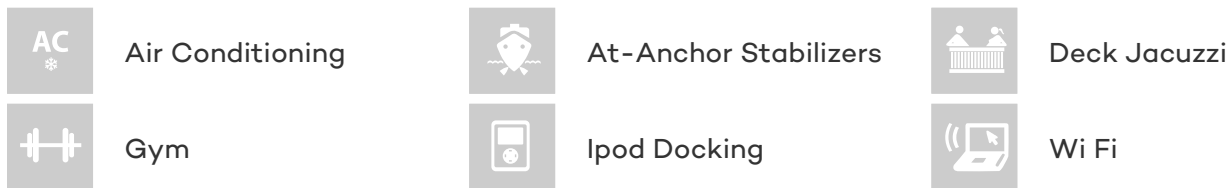

CRUISING SPEED
15 Knots

ACCOMMODATION

GUESTS	CABINS	CREW
12	7	15

CABIN CONFIGURATION
1 Master 2 Vip
4 Double

CHARTER RATES

SUMMER
from
€260,000 / week + expenses

WINTER
from
€260,000 / week + expenses

Details correct as of 28 Oct, 2020

FOR MORE INFORMATION:

[CLICK HERE](#) 

or SCAN QR CODE

MORE PHOTOS, VIDEO OR INTERACTIVE DECK PLANS:

[CLICK HERE](#)

IDOL YACHT CHARTER

Superyacht IDOL was built in 2007 by Oceanfast. She is a 58.8m / 193ft Custom motor yacht with exterior design by Austal and interior styling by Sam Sorgiovanni. IDOL offers accommodation for up to 12 guests in 7 cabins with additional room for her crew of 15. She features a variety of amenities to ensure comfortable charter vacations, including Air Conditioning, WiFi connection on board, Deck Jacuzzi, Gym/exercise equipment, Stabilisers underway and Stabilizers at Anchor. She also carries an impressive collection of toys as listed below.

IDOL AMENITIES & TOYS

For a full up-to-date list of leisure facilities or amenities onboard Motor Yacht Idol please contact your Yacht Charter Broker prior to booking your vacation. If there is a particular water toy that you would like, but it is not listed, then it may be possible to rent this equipment for you.