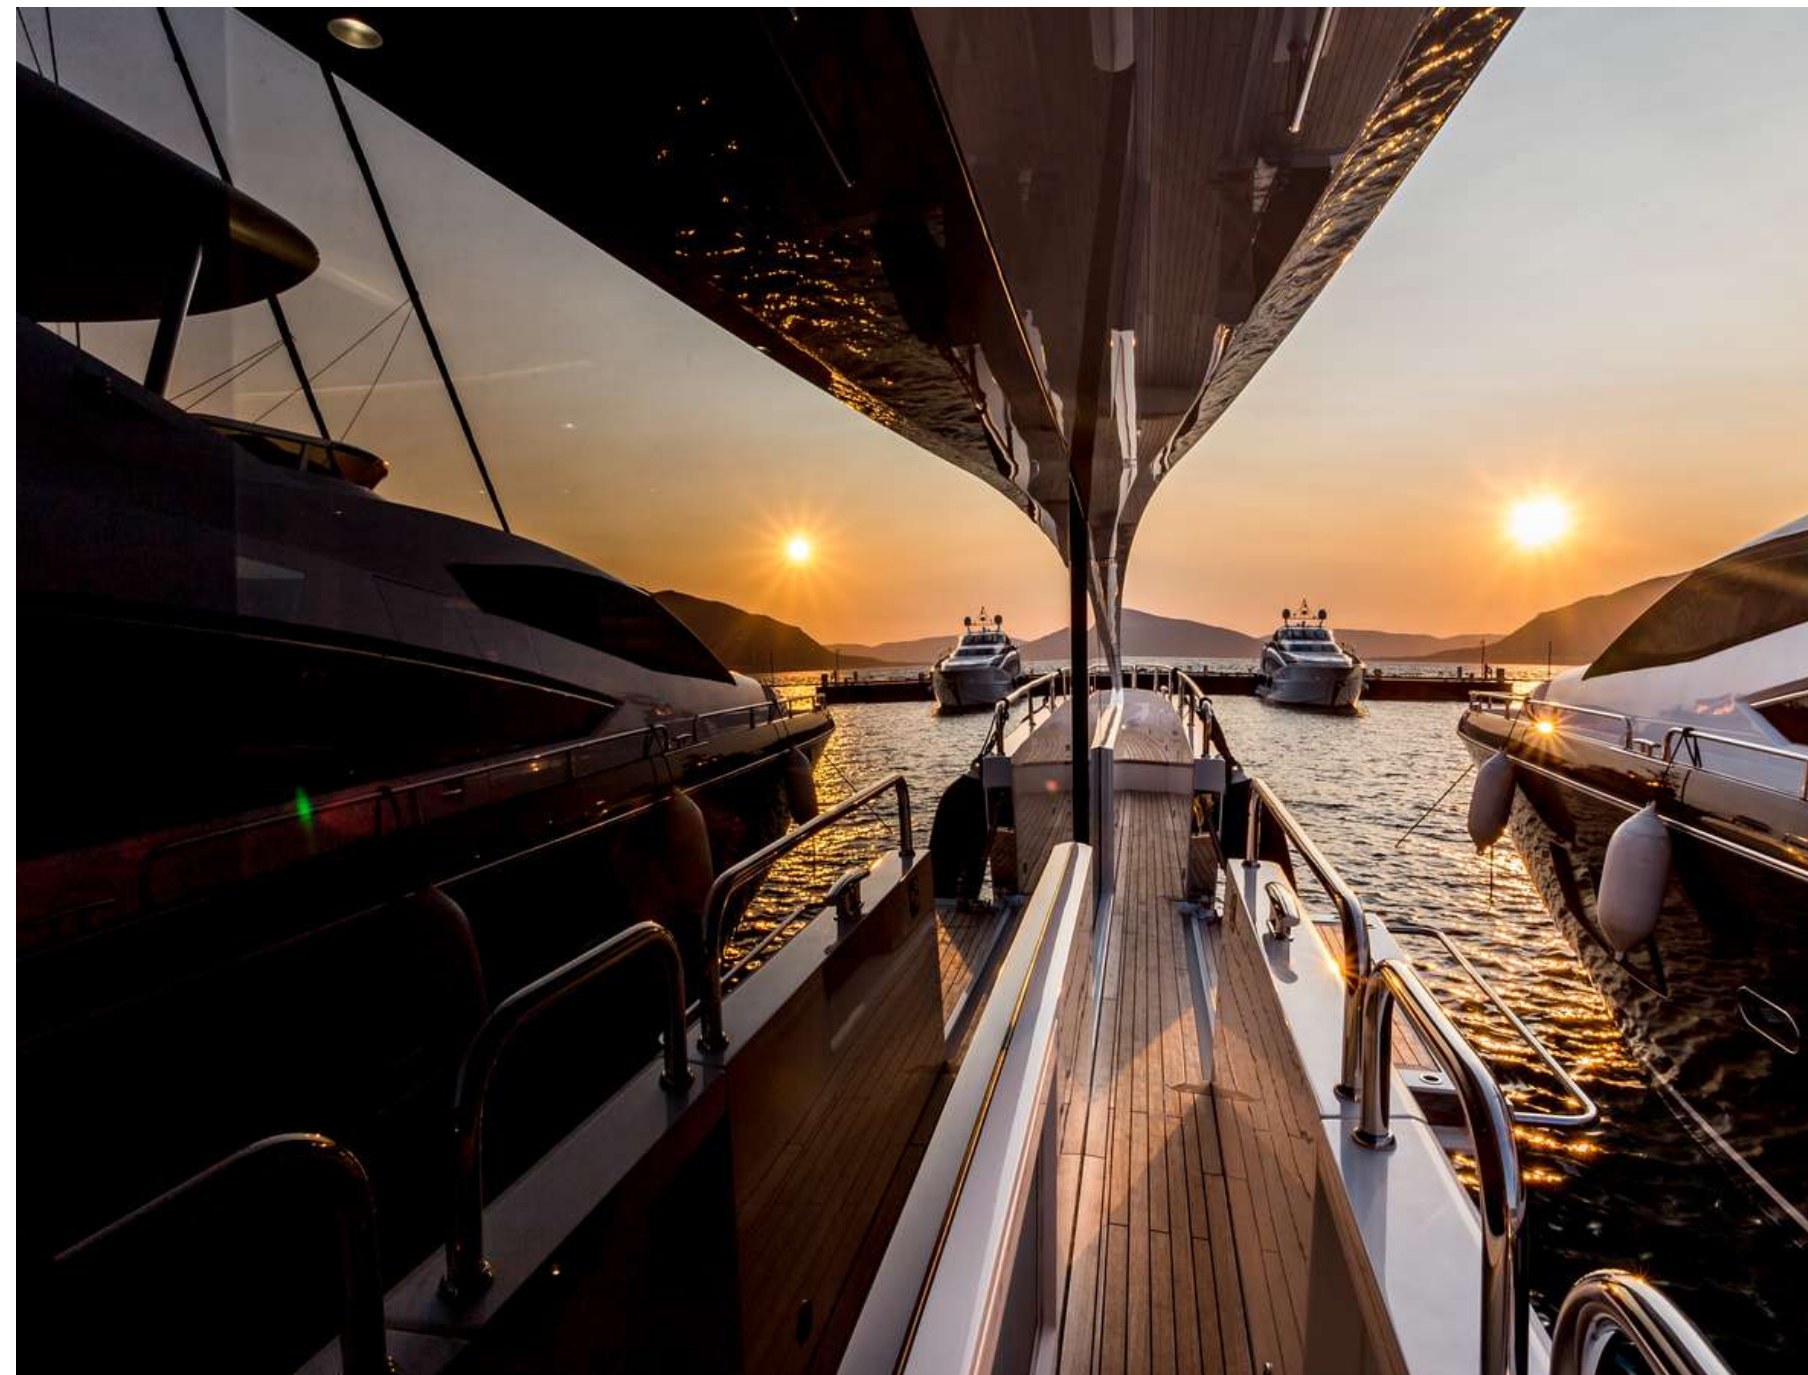

STARDUST OF POOLE

CHARTER YACHT

STARDUST OF POOLE

TWIN CABIN

TENDERS & WATER TOYS

- ▶ Williams 385 Jet Tender
- ▶ Brand new Seabob
- ▶ Wakeboards
- ▶ Waterskis
- ▶ Monoski
- ▶ Stand up paddle boards
- ▶ 3x Man Banana
- ▶ 2x Person Chaser
- ▶ Fishing equipment

STARDUST OF POOLE

KEY FEATURES

- ▶ Elegant and timeless interior
- ▶ Spacious outdoor and indoor guest spaces
- ▶ Accommodation for 8 guests in 4 luxurious cabins
- ▶ Ample sunbathing areas
- ▶ Al fresco dining area
- ▶ Wrap around windows in the main salon
- ▶ Wide selection of water toys
- ▶ Large swim platform