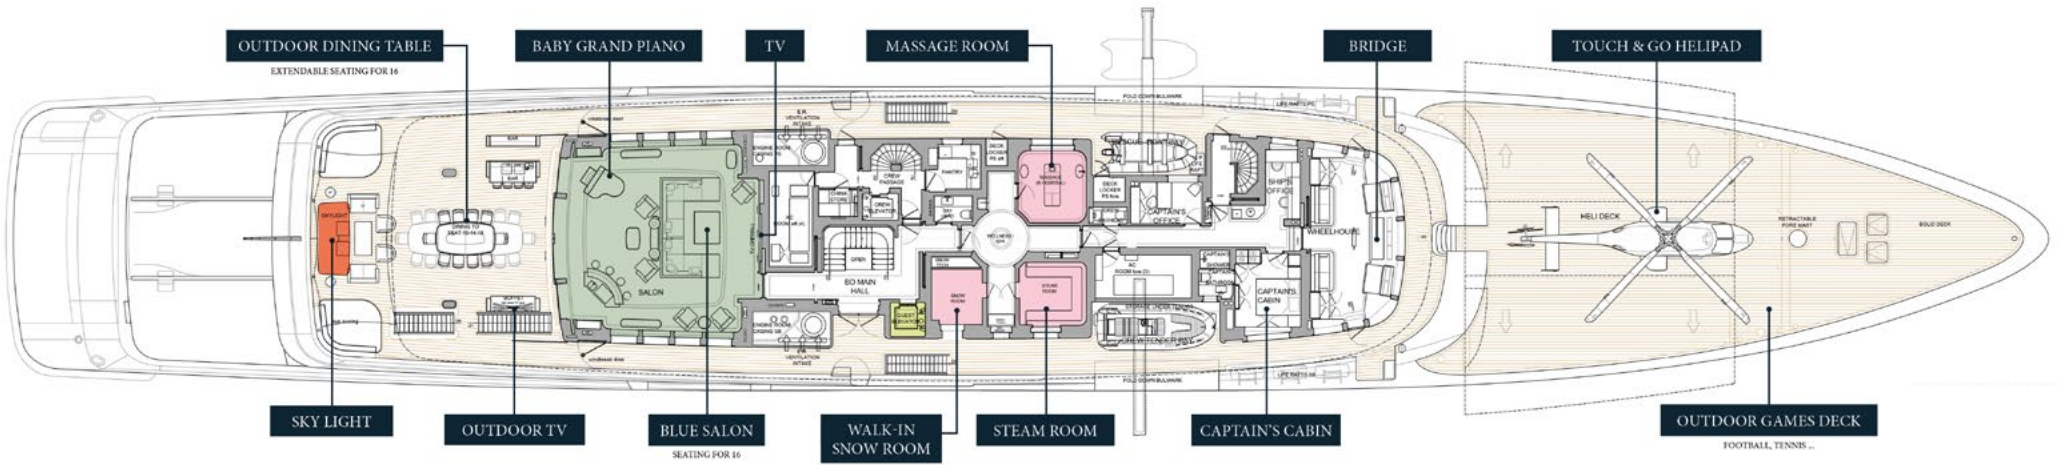

SOPHIA's exterior spaces include a versatile sundeck, complete with a sit up bar, outdoor screen, al fresco dining and jacuzzi. On her main deck, there are further dining and lounge areas on offer, along with an extraordinary glass-bottomed swimming pool that forms the ceiling of the beach club below.

* Nina available for charter alongside SOPHIA
Please enquire for pricing and availability

Sophia

Sun Deck

- | | | | |
|--|---|---|---|
| Beach Club | Hair Salon | Living Areas | Staff Cabins |
| Cinema | Helicopter Hanger | Owner's Salon | Swimming Pool |
| Elevator | Gym | Owner's Suite | Wellness Center |
| Guest Cabins | Jacuzzi | Sky Light | VIP Suites |

Owners Deck

- | | | | |
|--|---|---|---|
| Beach Club | Hair Salon | Living Areas | Staff Cabins |
| Cinema | Helicopter Hanger | Owner's Salon | Swimming Pool |
| Elevator | Gym | Owner's Suite | Wellness Center |
| Guest Cabins | Jacuzzi | Sky Light | VIP Suites |

Bridge Deck

- | | | | |
|--|---|---|---|
| Beach Club | Hair Salon | Living Areas | Staff Cabins |
| Cinema | Helicopter Hanger | Owner's Salon | Swimming Pool |
| Elevator | Gym | Owner's Suite | Wellness Center |
| Guest Cabins | Jacuzzi | Sky Light | VIP Suites |