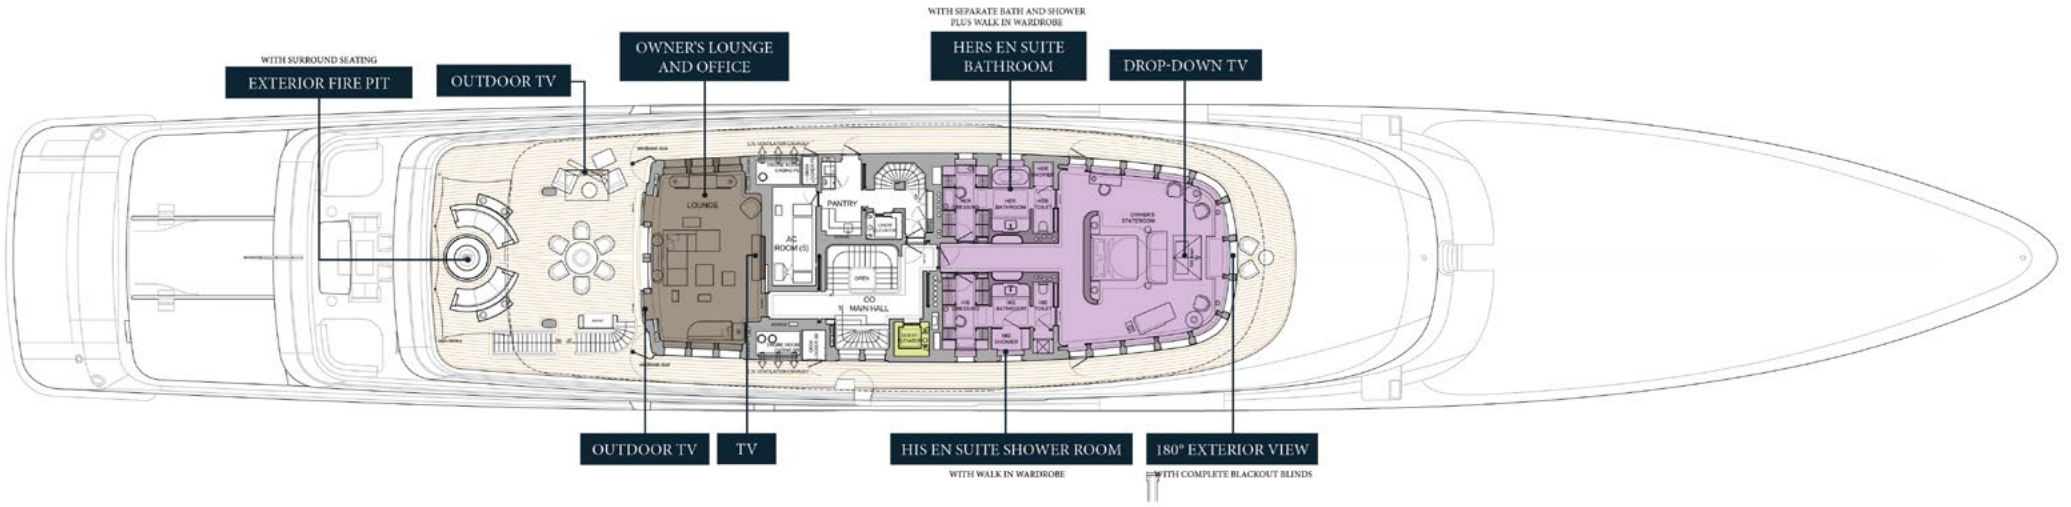

* Nina available for charter alongside SOPHIA
Please enquire for pricing and availability

Sophia

Sun Deck

- | | | | |
|--|---|---|---|
| Beach Club | Hair Salon | Living Areas | Staff Cabins |
| Cinema | Helicopter Hanger | Owner's Salon | Swimming Pool |
| Elevator | Gym | Owner's Suite | Wellness Center |
| Guest Cabins | Jacuzzi | Sky Light | VIP Suites |

Owners Deck

- | | | | |
|--|---|---|---|
| Beach Club | Hair Salon | Living Areas | Staff Cabins |
| Cinema | Helicopter Hanger | Owner's Salon | Swimming Pool |
| Elevator | Gym | Owner's Suite | Wellness Center |
| Guest Cabins | Jacuzzi | Sky Light | VIP Suites |