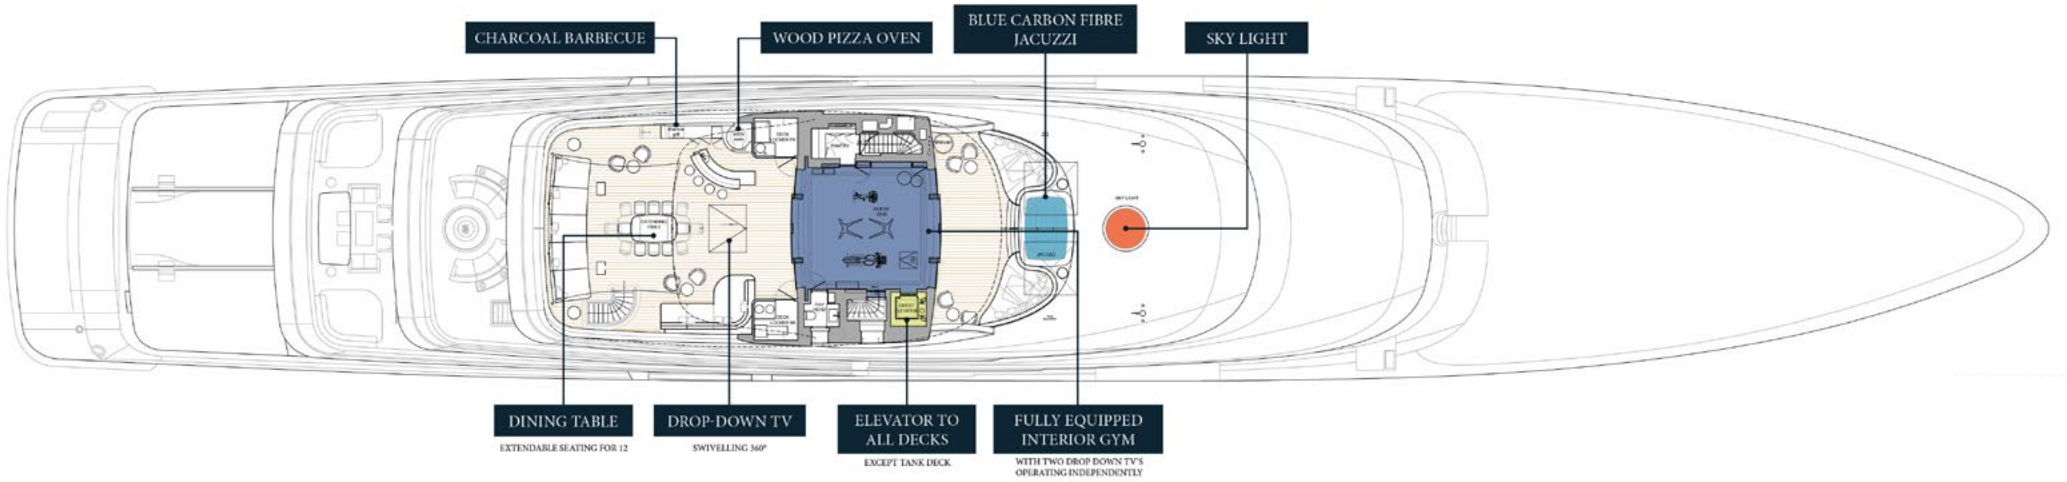

* Nina available for charter alongside SOPHIA
Please enquire for pricing and availability

Sophia

Sun Deck

- | | | | |
|--|---|---|---|
| Beach Club | Hair Salon | Living Areas | Staff Cabins |
| Cinema | Helicopter Hanger | Owner's Salon | Swimming Pool |
| Elevator | Gym | Owner's Suite | Wellness Center |
| Guest Cabins | Jacuzzi | Sky Light | VIP Suites |