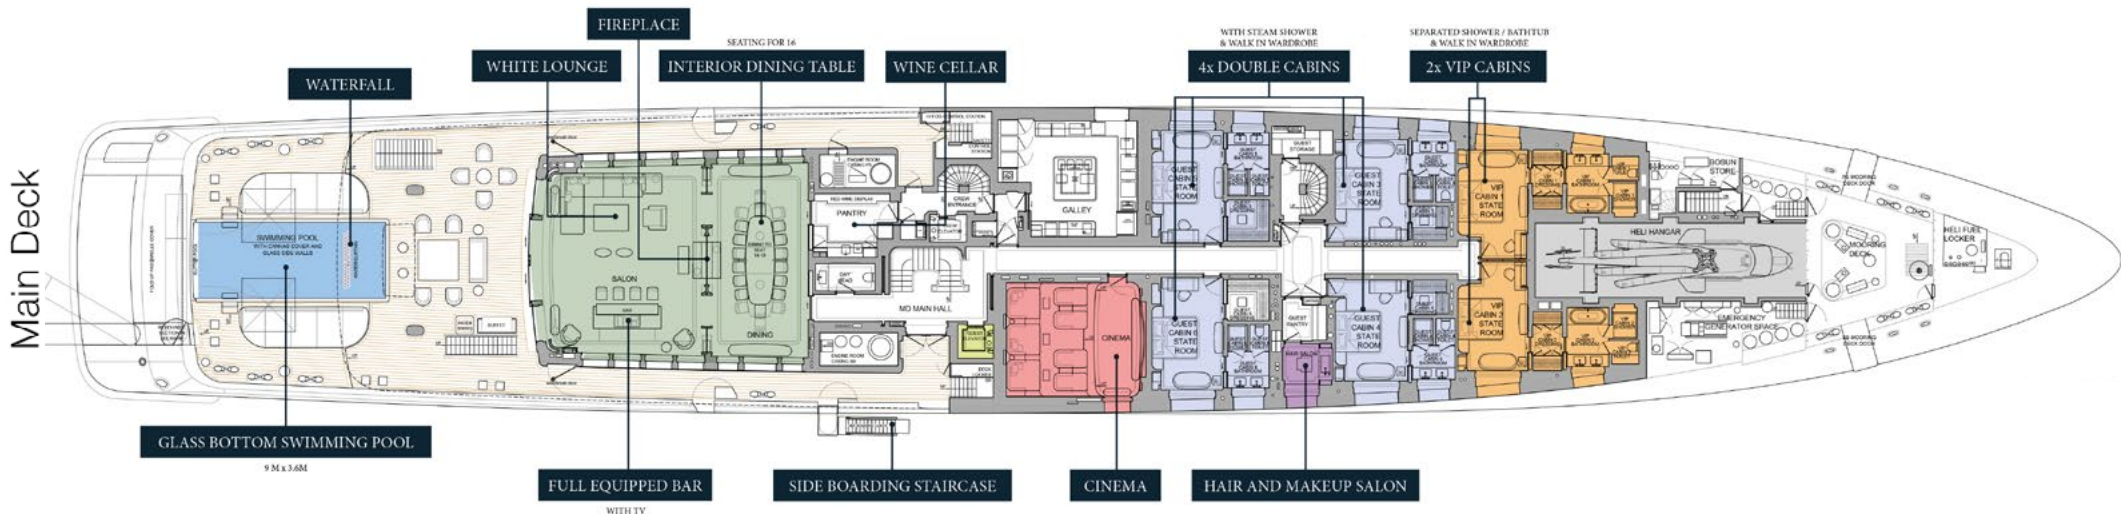

* Nina available for charter alongside SOPHIA
Please enquire for pricing and availability

Sophia

Sun Deck

- | | | | |
|--|---|---|---|
| Beach Club | Hair Salon | Living Areas | Staff Cabins |
| Cinema | Helicopter Hanger | Owner's Salon | Swimming Pool |
| Elevator | Gym | Owner's Suite | Wellness Center |
| Guest Cabins | Jacuzzi | Sky Light | VIP Suites |

Owners Deck

- | | | | |
|--|---|---|---|
| Beach Club | Hair Salon | Living Areas | Staff Cabins |
| Cinema | Helicopter Hanger | Owner's Salon | Swimming Pool |
| Elevator | Gym | Owner's Suite | Wellness Center |
| Guest Cabins | Jacuzzi | Sky Light | VIP Suites |

Bridge Deck

- | | | | |
|--|---|---|---|
| Beach Club | Hair Salon | Living Areas | Staff Cabins |
| Cinema | Helicopter Hanger | Owner's Salon | Swimming Pool |
| Elevator | Gym | Owner's Suite | Wellness Center |
| Guest Cabins | Jacuzzi | Sky Light | VIP Suites |

- | | | | |
|--|---|---|---|
| Beach Club | Hair Salon | Living Areas | Staff Cabins |
| Cinema | Helicopter Hanger | Owner's Salon | Swimming Pool |
| Elevator | Gym | Owner's Suite | Wellness Center |
| Guest Cabins | Jacuzzi | Sky Light | VIP Suites |