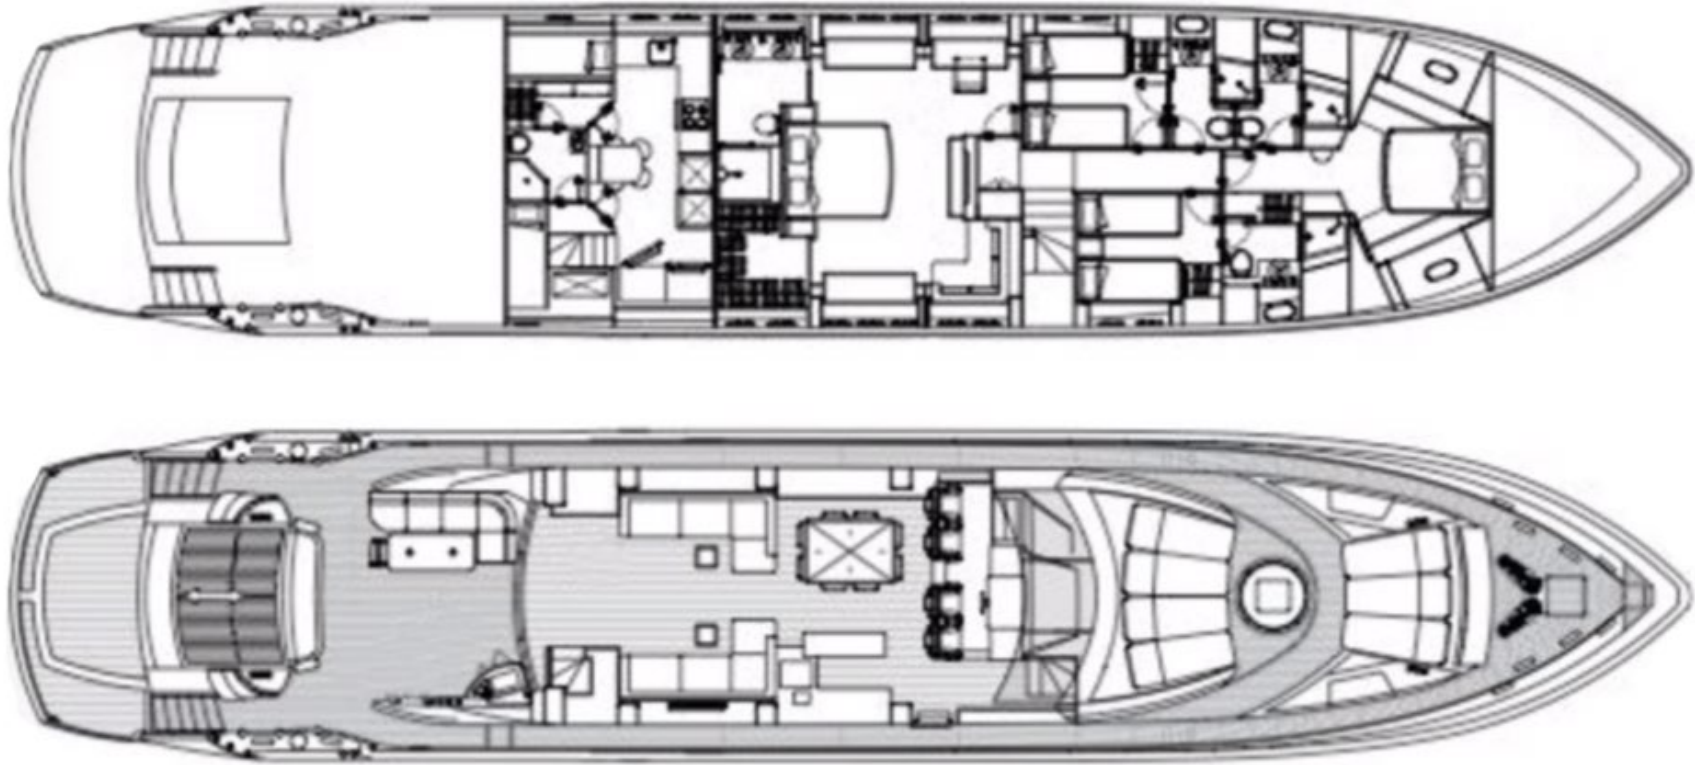

Motor Yacht
QUANTUM

PREDATOR 108 | 33m - 4 Cabins

QUANTUM

QUANTUM

Running

QUANTUM

Aerial View

Motor Yacht
QUANTUM

LAYOUT

SPECIFICATIONS:

Length:	32.92m (108' 0")
Beam:	6.30m (20' 8")
Draft:	2.26m (7' 5")
Year built:	2008
Builder:	Sunseeker / Predator 108
Number of Cabins:	4
Total Guests (Sleeping):	9
Total Guests (Cruising):	9
Cabin Configuration:	2 Double, 2 Twin
Total Crew:	4
Bed Configuration:	1 Queen, 1 Double, 4 Single, 1 Pullman
Hull Construction:	GRP
Hull Configuration:	Open
Air conditioning:	Yes
Stabilisers at anchor:	Yes
Stabilisers underway:	Yes
WiFi :	Yes
Deck Jacuzzi:	Yes

Snorkeling gear

ENTERTAINMENT:

Saloon Samsung 52" LCD 3D Smart TV fitted on a fall and rise system

Sharp 32" LCD flat screen TV/CD/DVD player in Twin cabins

Sharp 40" flat screen TV in Vip cabin

Bose Stereo surround sound system with DVD/CD/AM/FM radio WI-FI