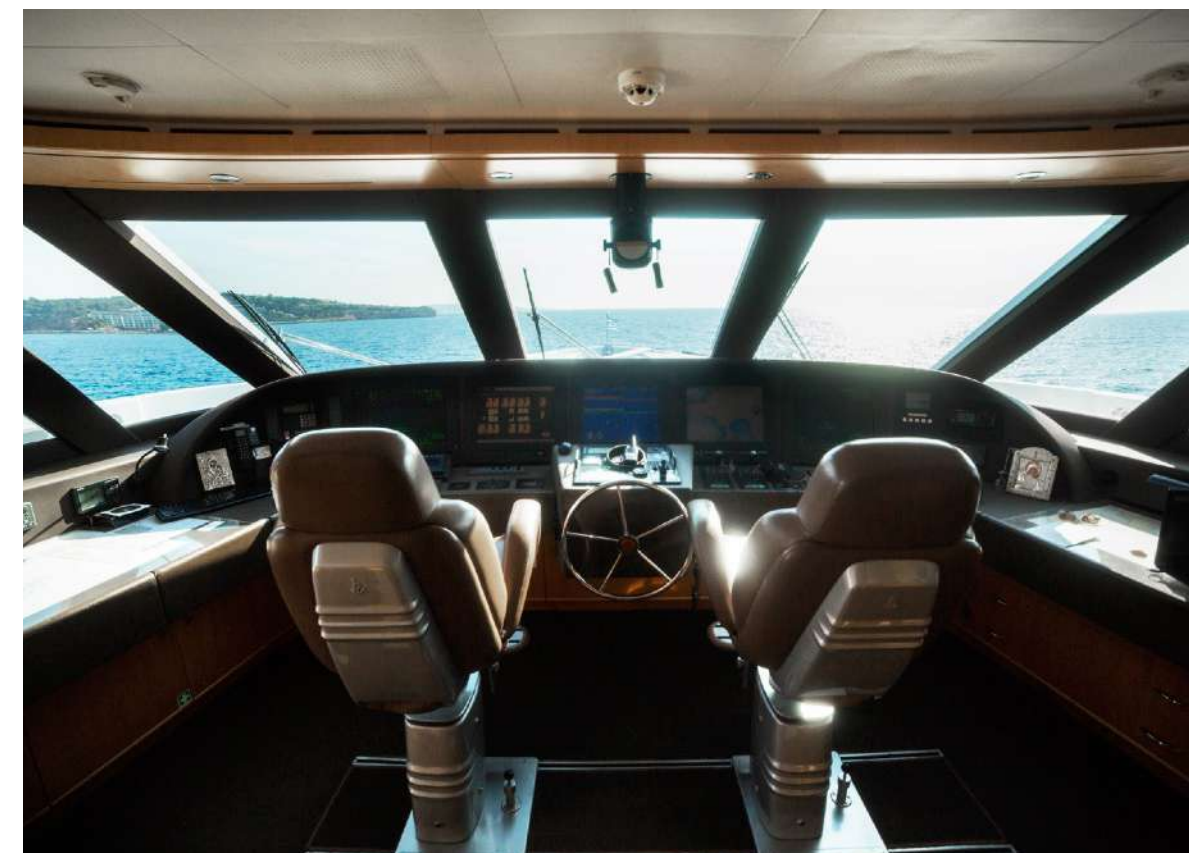

OASIS

L U X U R Y C H A R T E R Y A C H T

KEY FEATURES

- › Classic and elegant lines
- › State of the art entertainment system
- › Massive swim platform at stern
- › Comfortable cruising at 13 knots
- › Experienced crew of nine
- › Jacuzzi on sundeck

SPECIFICATIONS

Accommodates	12 Guests in 6 Cabins
Arrangements	1 King, 4 Queen, 2 Single, 1 Pullman
Length	155' 10" (47.50m)
Beam	29' 2" (8.90m)
Draft	8' 2" (2.50m)
Year / Refit	2006 / 2017
Builder	International Shipyard Ancona
Engines	2 x MTU 2,340 HP
Cruising Speed	13 knots
Max Speed	16 knots
Fuel Consumption	250 ltr/hour Litres/Hr