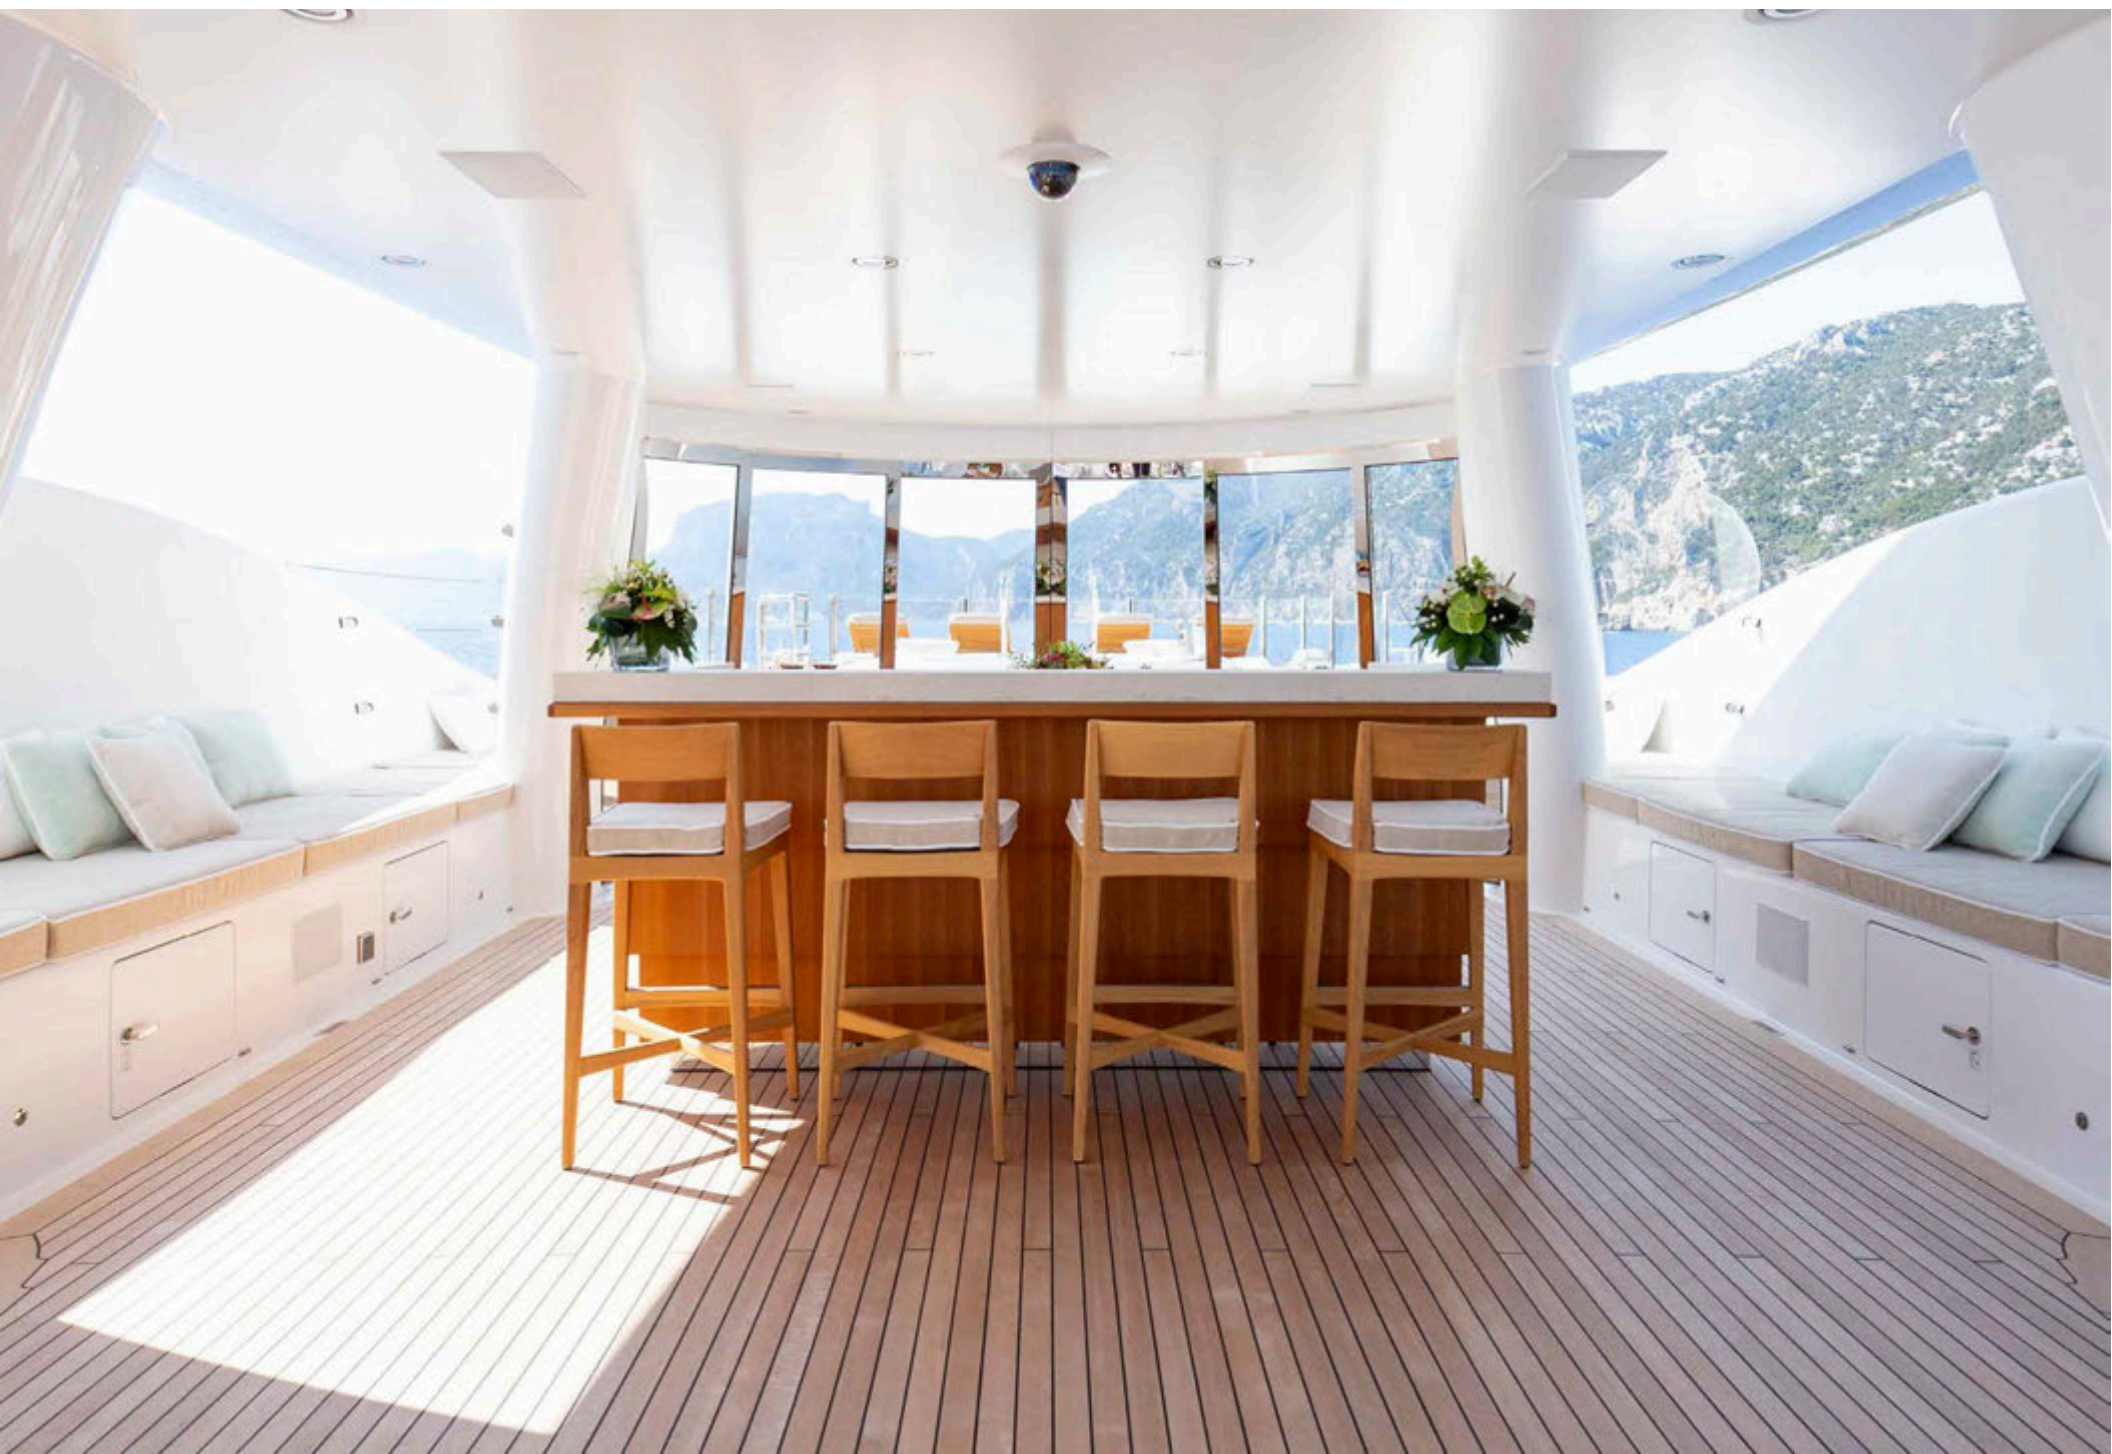

GALENE | 55M (180')

SUNDECK BAR