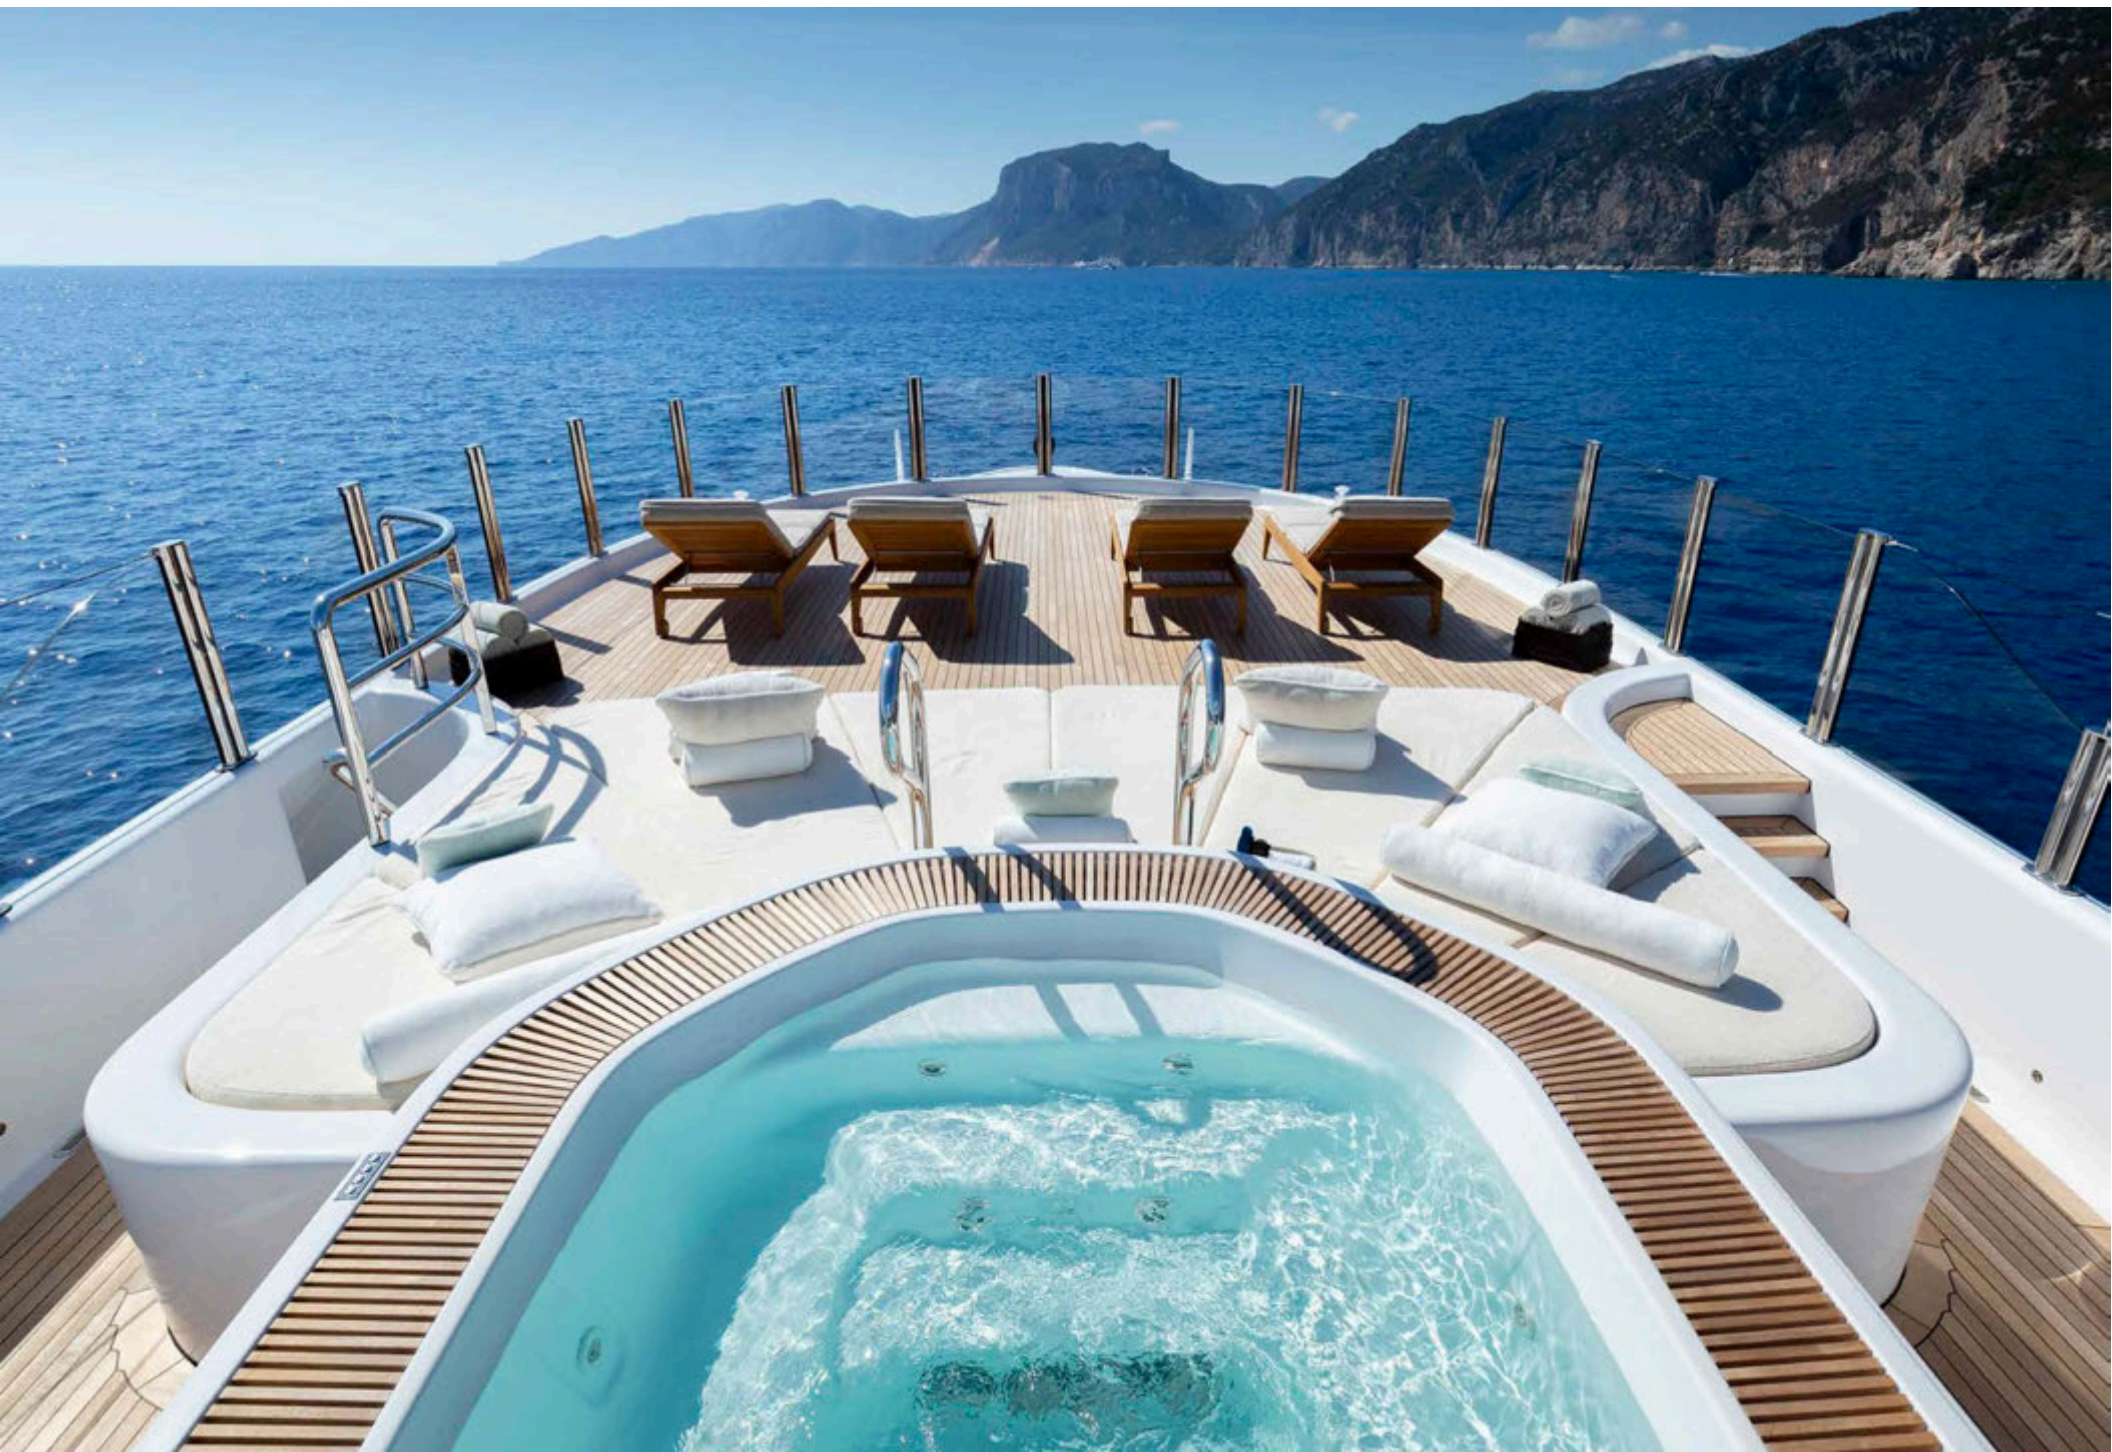

GALENE | 55M (180')

EXPERT'S VIEW

As the last Amels 180 Limited Edition delivered, GALENE represents the most refined evolution of this proven charter platform. Her sociable layout is complemented by impressive spaces designed for entertaining and relaxation alike. Standout features such as the fold-down balconies in both the main salon and master suite, together with her expansive sun deck, are among the details that make GALENE so memorable on the water. Combined with a standout crew and an incredible selection of toys, GALENE is the kind of yacht guests return to time and time again.

KEY FEATURES

- Expansive sundeck complete with a jacuzzi, full-service bar, and generous lounging areas
- Full-beam main deck master suite featuring a private fold-down balcony
- Main salon enhanced by dual fold-down balconies, creating an open-air lounge
- Floor-to-ceiling windows that fill the contemporary interior with abundant natural light
- Bridge deck alfresco dining area with optional clear zip-in wind protection for all-weather comfort
- Hydraulic swim platform providing easy water access and convenient tender and toy launching
- Two convertible twin suites, connected by an adjoining partition that can be opened to create one expansive VIP-style suite

GALENE | 55M (180')

BRIDGE DECK SEATING

GALENE | 55M (180')

SKY LOUNGE FACING FORWARD

GALENE | 55M (180')

SKY LOUNGE

GALENE | 55M (180')

SUNDECK FACING AFT

GALENE | 55M (180')

SUNDECK SEATING

GALENE | 55M (180')

SUNDECK BAR

GALENE | 55M (180')

SUNDECK FACING FORWARD

GALENE | 55M (180')

AT ANCHOR