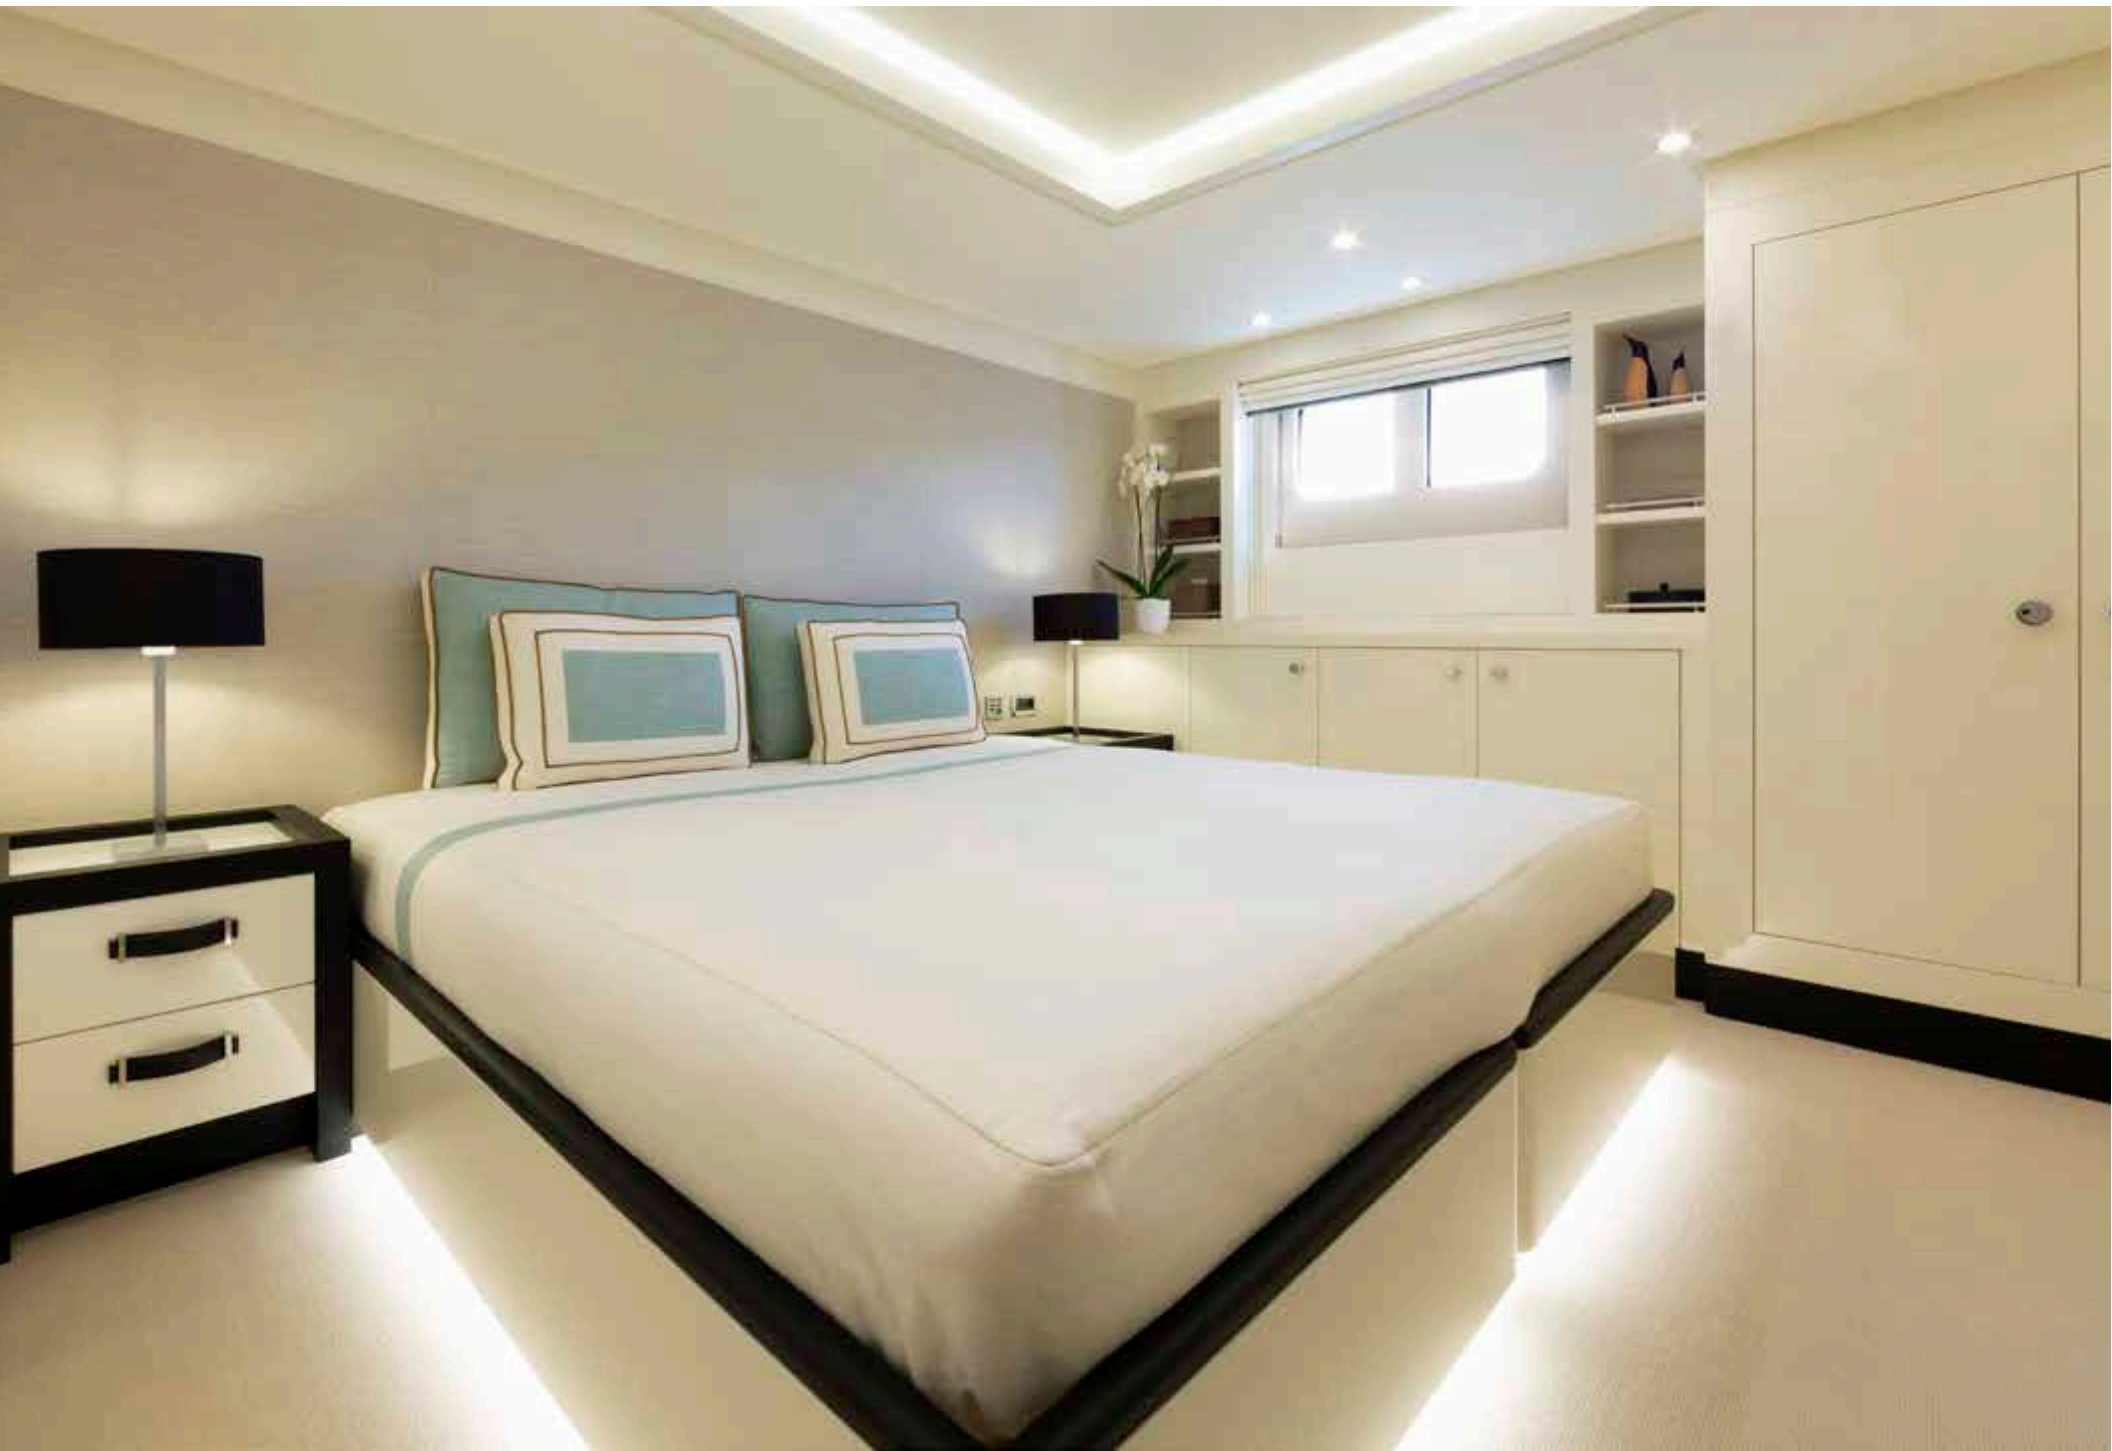

GALENE | 55M (180')

MASTER ENSUITE

GALENE | 55M (180')

MASTER BALCONY

GALENE | 55M (180')

QUEEN STATEROOM #1

GALENE | 55M (180')

QUEEN STATEROOM #1

GALENE | 55M (180')

QUEEN ENSUITE

GALENE | 55M (180')

QUEEN STATEROOM #2

GALENE | 55M (180')

QUEEN ENSUITE #2

GALENE | 55M (180')

TWIN CONVERTIBLE #1