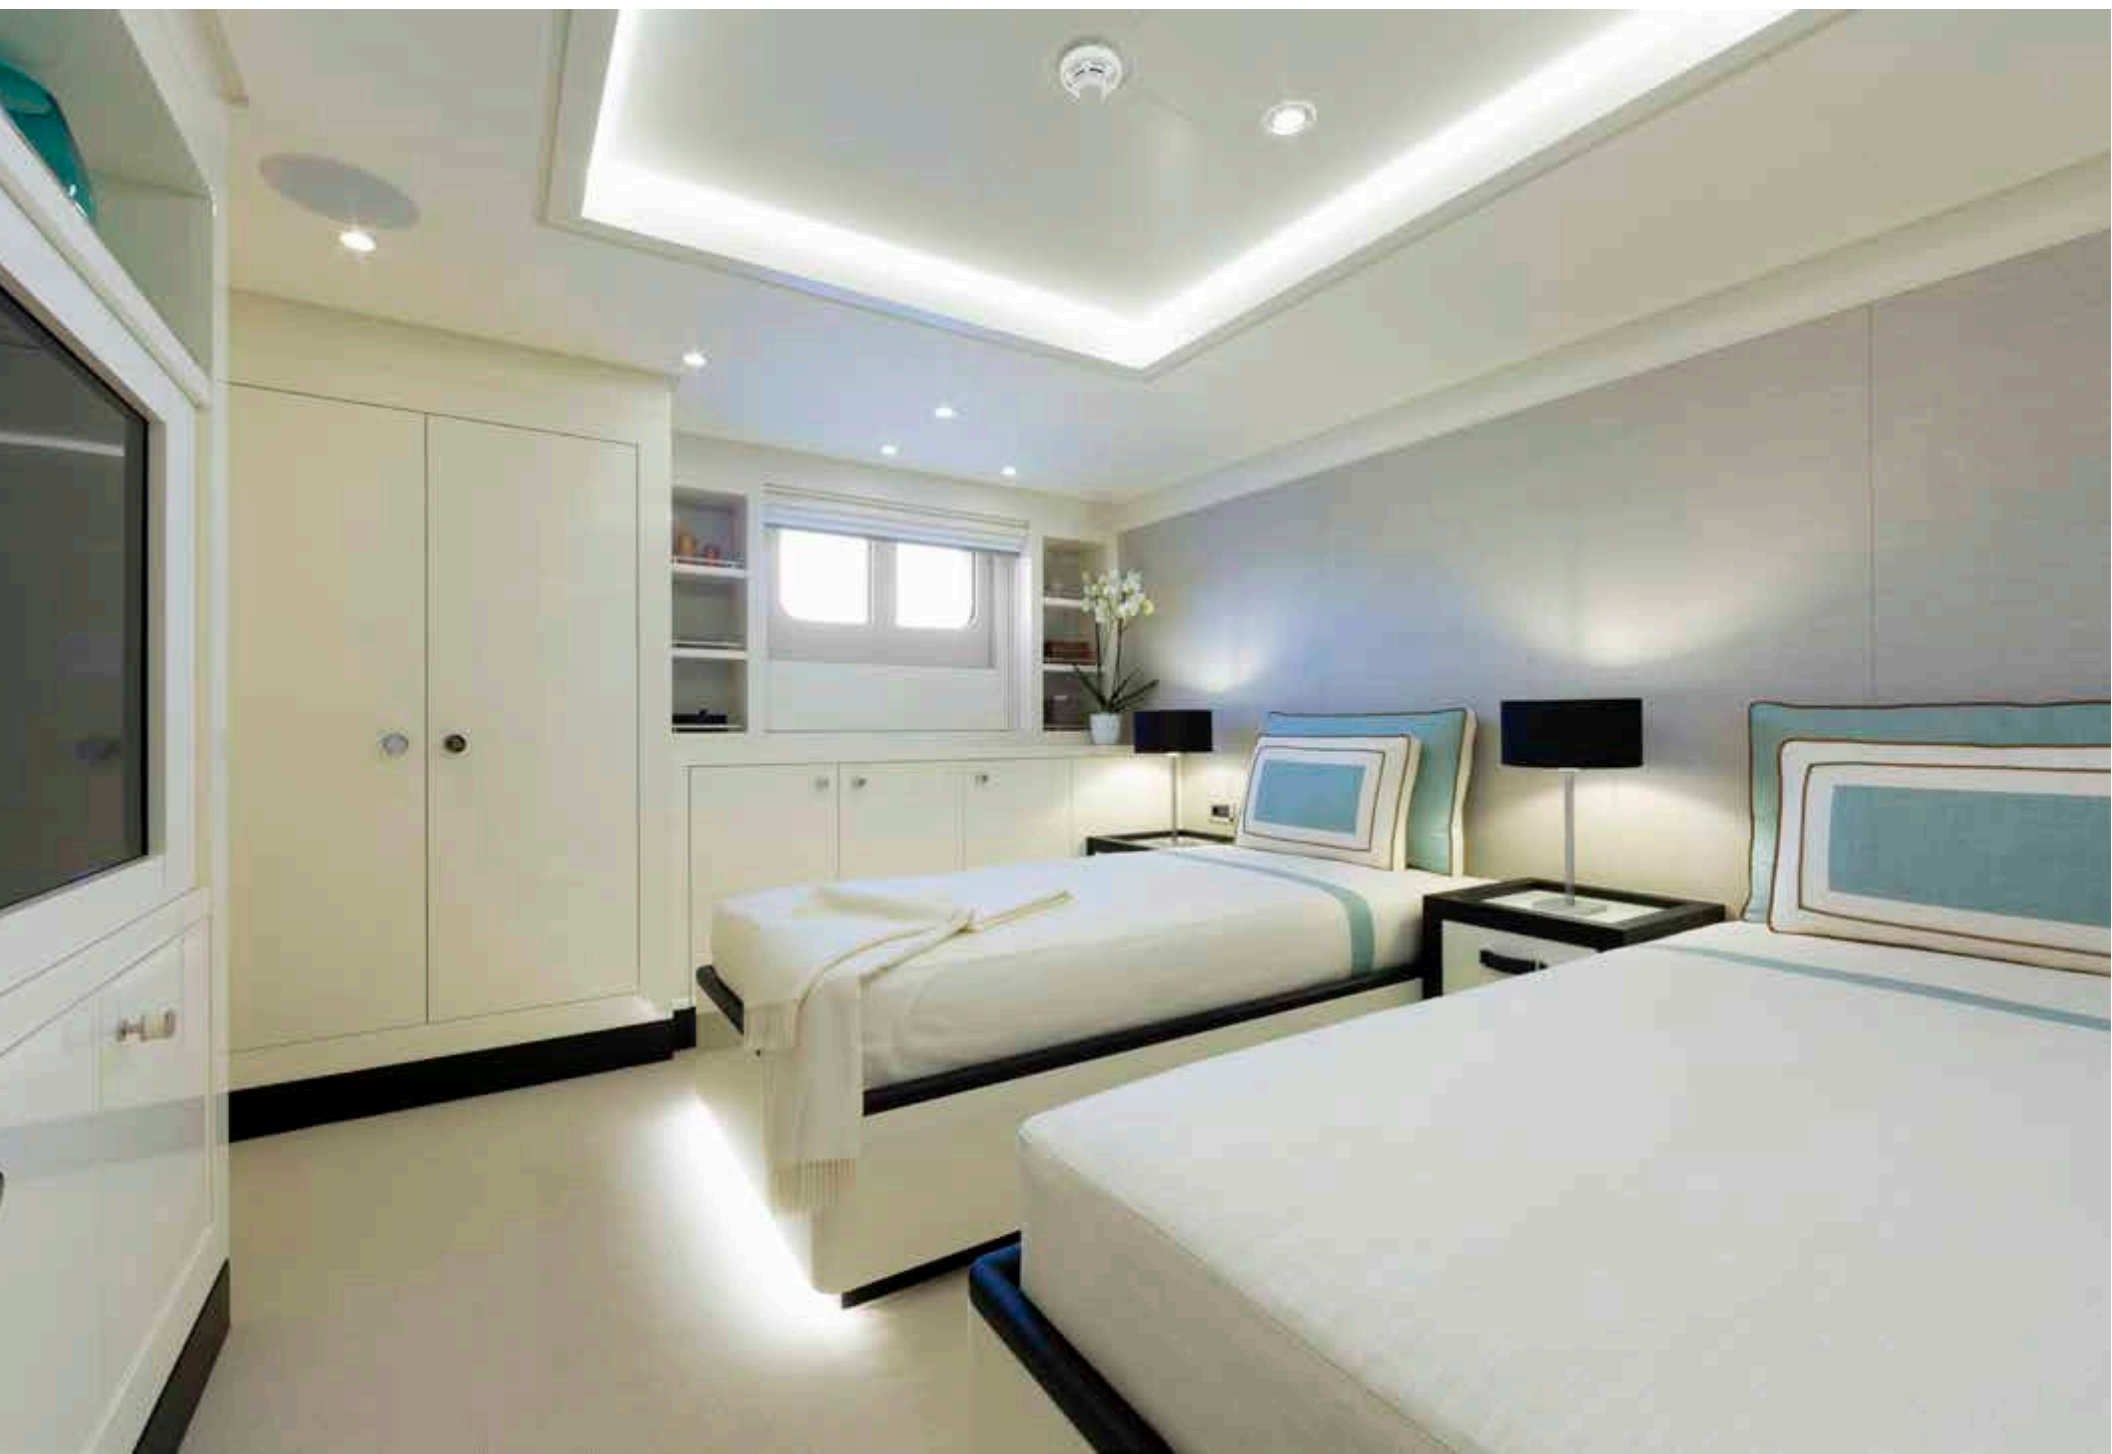

GALENE | 55M (180')

QUEEN ENSUITE

GALENE | 55M (180')

QUEEN STATEROOM #2

GALENE | 55M (180')

QUEEN ENSUITE #2

GALENE | 55M (180')

TWIN CONVERTIBLE #1