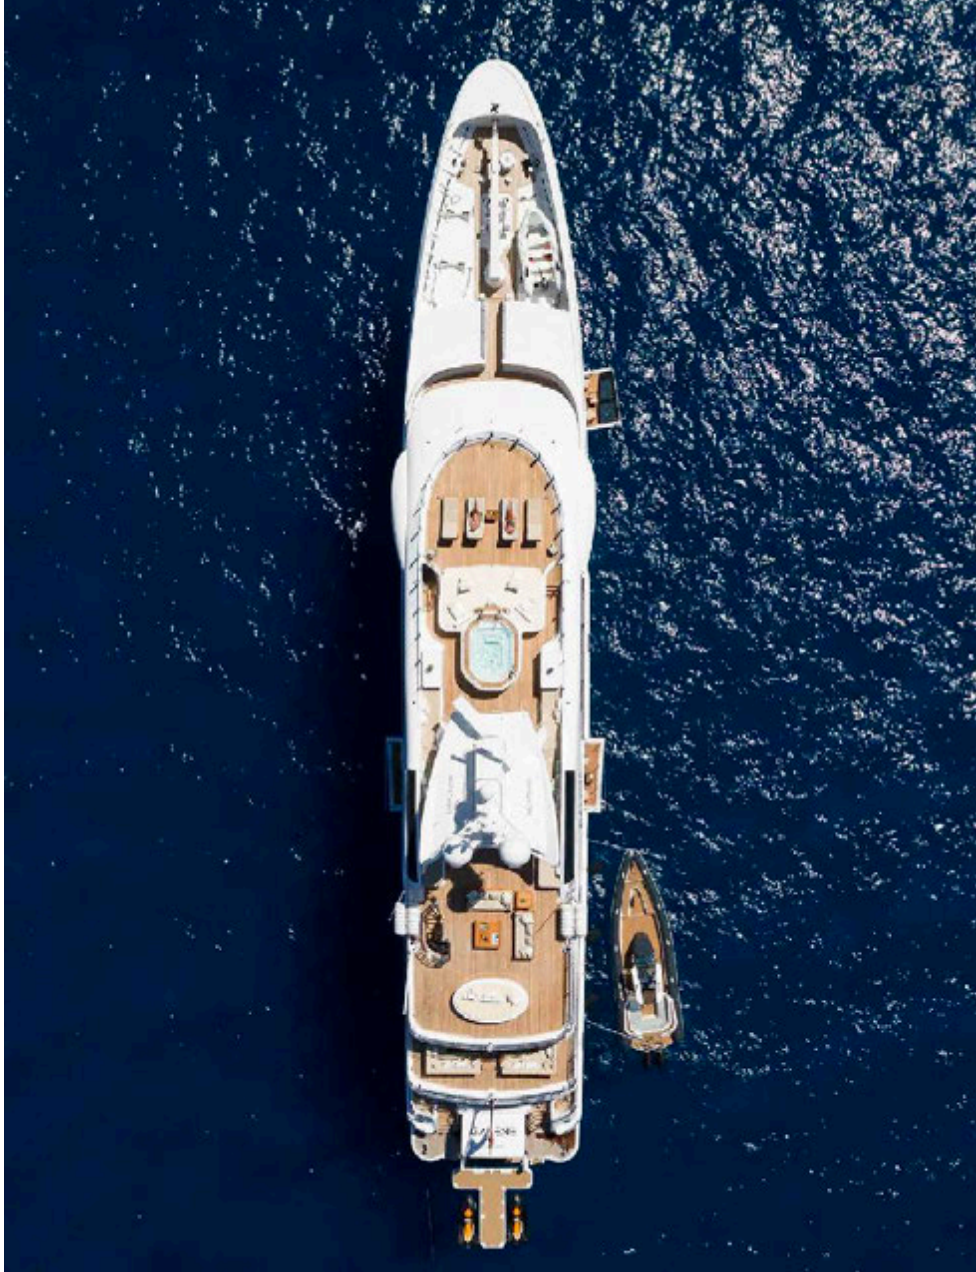

FOR CHARTER

GALENE

55M (180') | AMELS | 2020 / 2025

GALENE | 55M (180')

OVERVIEW

BUILDER	AMELS
BUILT / REFIT	2020 / 2025
DRAFT	3.4M / 11'02"
BEAM	9.4M / 30'10"
STATEROOMS	5
GUESTS	12
CREW	13
SPEED	13 KNOTS / 15 MAX

GALENE | 55M (180')

EXPERT'S VIEW

As the last Amels 180 Limited Edition delivered, GALENE represents the most refined evolution of this proven charter platform. Her sociable layout is complemented by impressive spaces designed for entertaining and relaxation alike. Standout features such as the fold-down balconies in both the main salon and master suite, together with her expansive sun deck, are among the details that make GALENE so memorable on the water. Combined with a standout crew and an incredible selection of toys, GALENE is the kind of yacht guests return to time and time again.