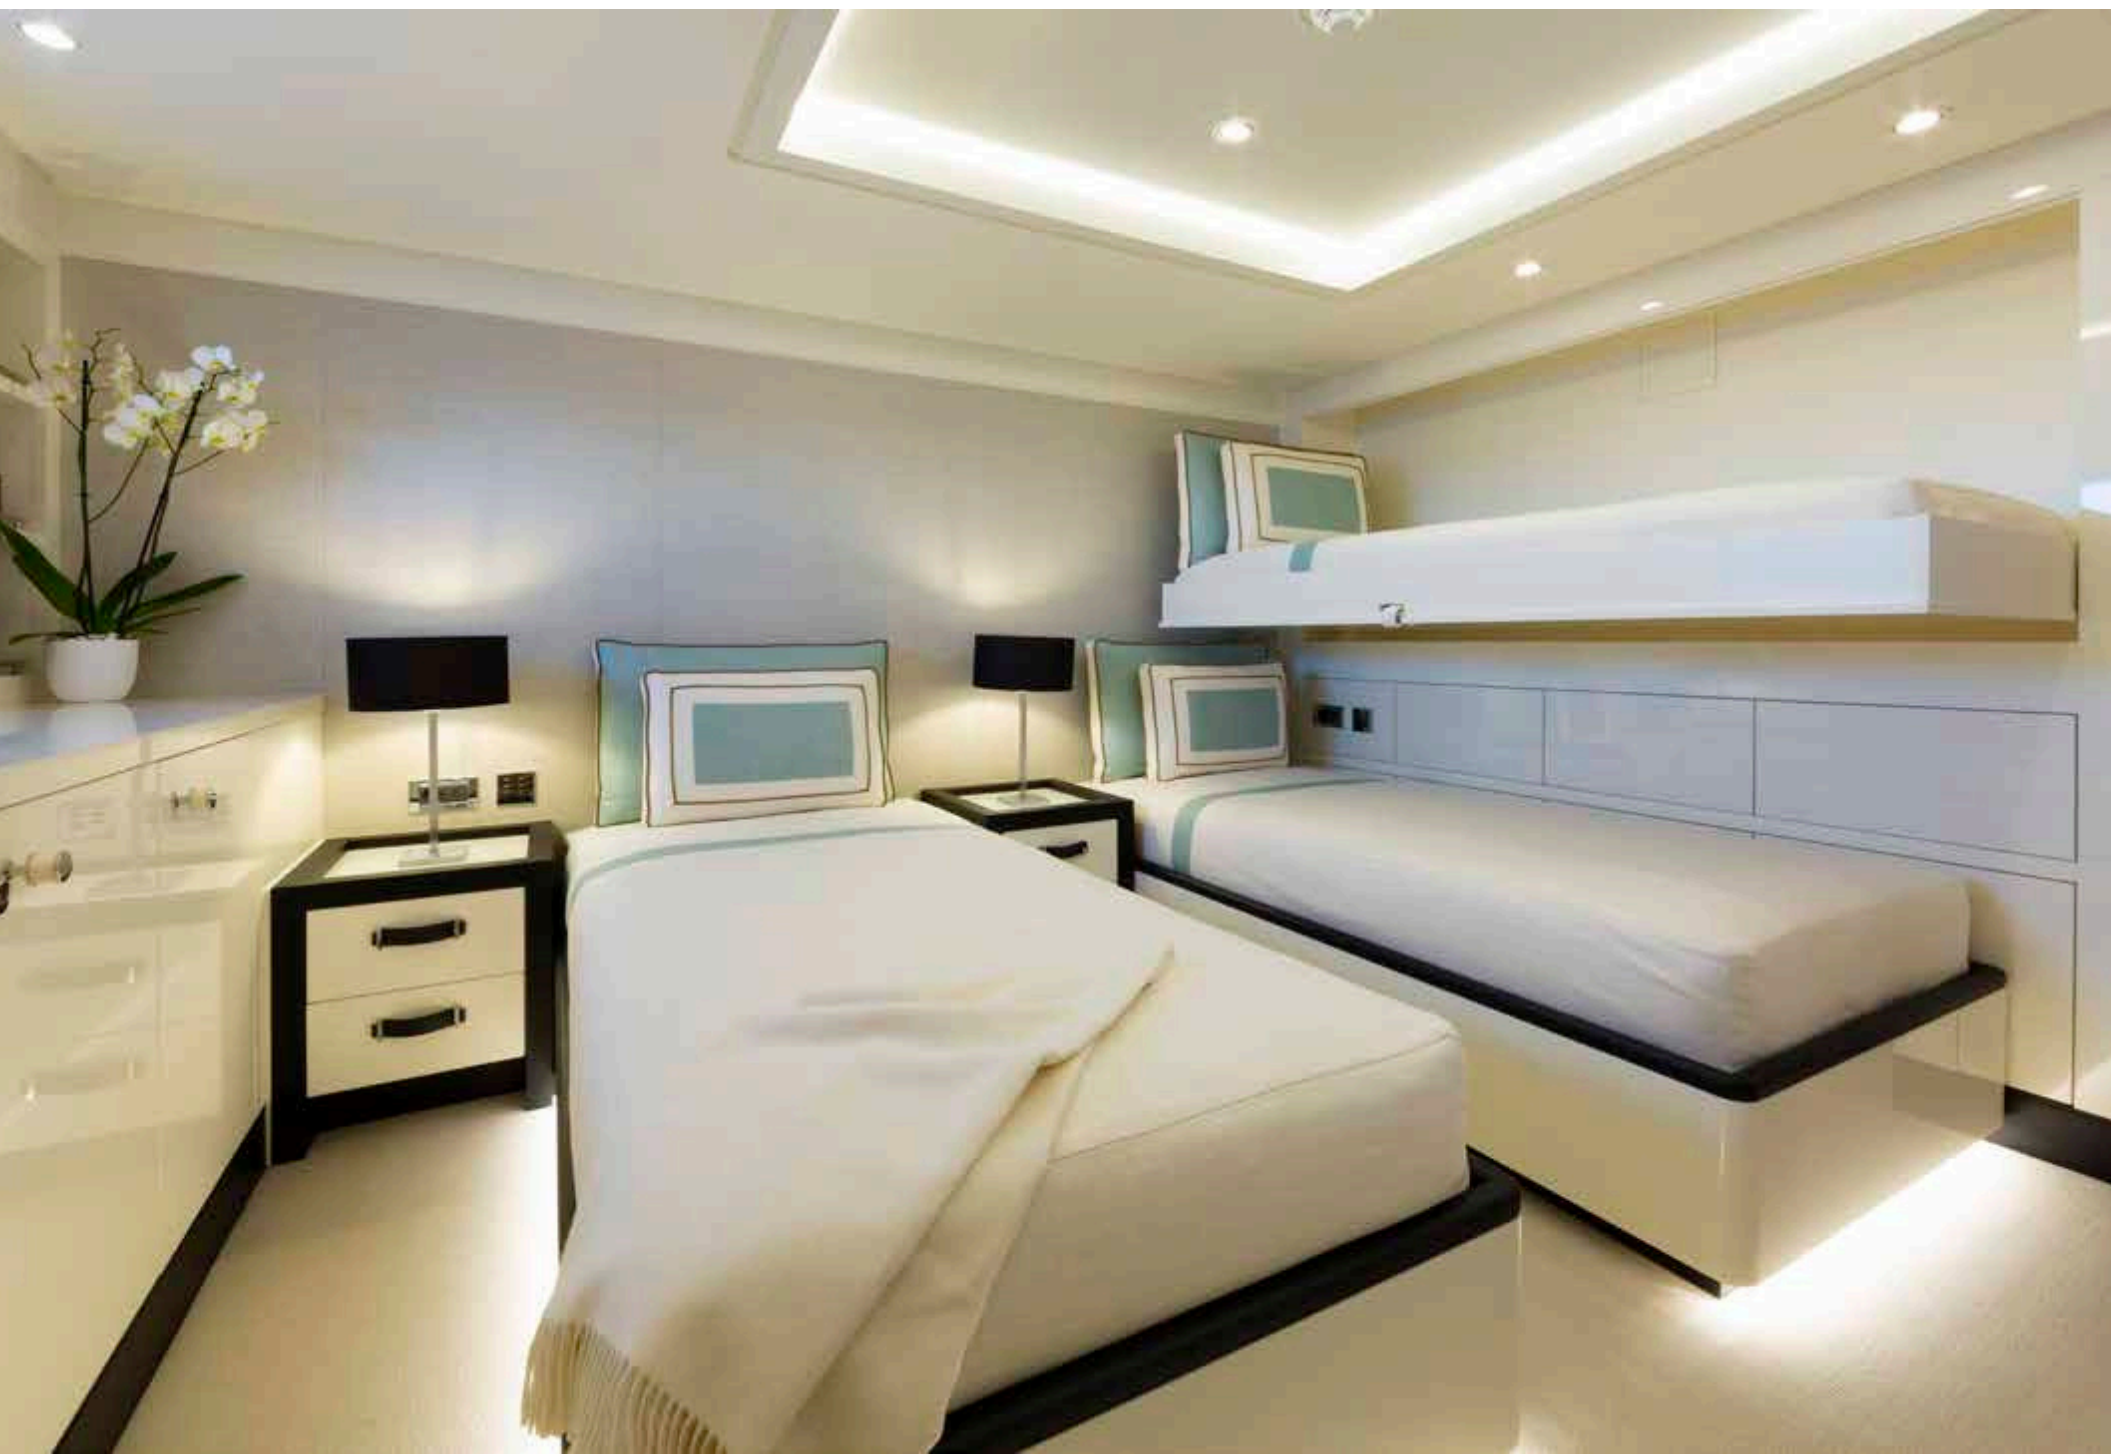

GALENE | 55M (180')

TWIN CONVERTIBLE #2