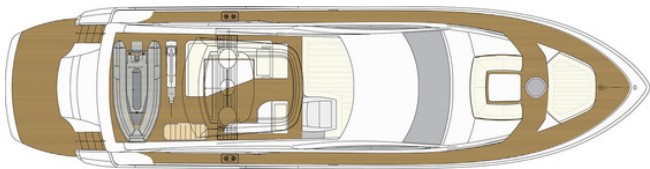

KEY FEATURES

- EXPERIENCED & LOCAL CREW
- FAMILY FRIENDLY YACHT
- IMPECCABLY MAINTAINED, LIKE NEW
- INVITING INDOOR AND OUTDOOR SPACES
- IDEAL FOR ISLAND-HOPPING ADVENTURES

CABIN ARRANGEMENT

- 1 Master, 1 VIP, 1 Double, 1 Twin
- Master Cabin en suite with shower (bed dimensions 180x190cm), VIP Cabin en suite with shower (bed dimensions 160x190cm), Guest Double bed Cabin en suite with shower (bed dimensions 140x190cm), Guest Twin bed Cabin en suite with shower (bed dimensions - each 75x190cm)

TENDERS & TOYS

- TENDER WILLIAMS 325
- JET SKI SEA DOO GTI (2 SEATS)
- WAKEBOARD
- WATERSKIS (ADULT AND JUNIOR)
- SEA BOB F5
- DOUGHNUT
- FISHING EQUIPMENT
- SNORKELLING SETS

FLYBRIDGE

MAIN DECK

LOWER DECK