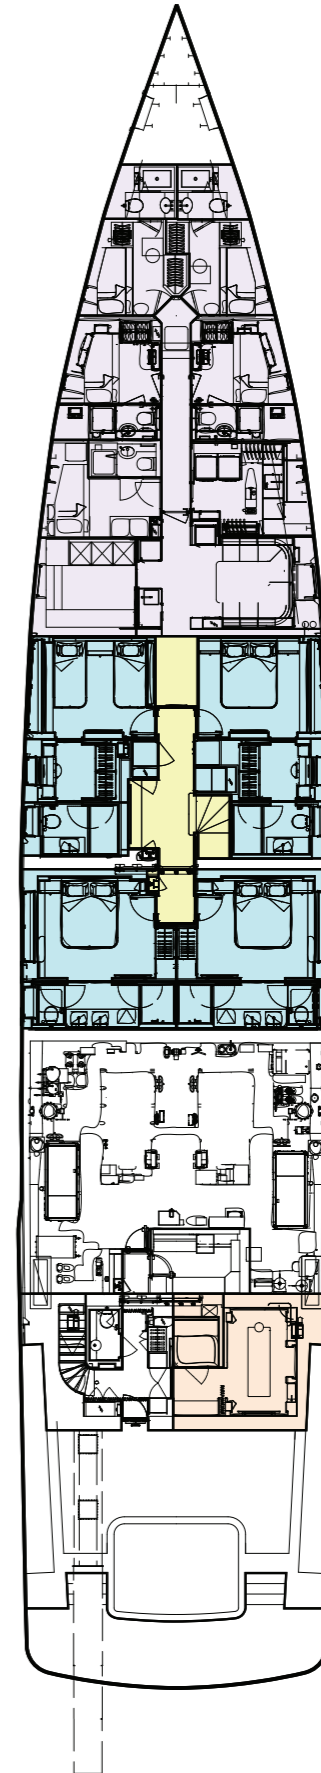

SUN DECK

UPPER DECK

MAIN DECK

LOWER DECK

KEY

- DECK
- GUEST AREAS
- PRINCIPAL CABIN
- GUEST CABINS
- SUN DECK
- CREW AREAS
- WELLNESS AREA