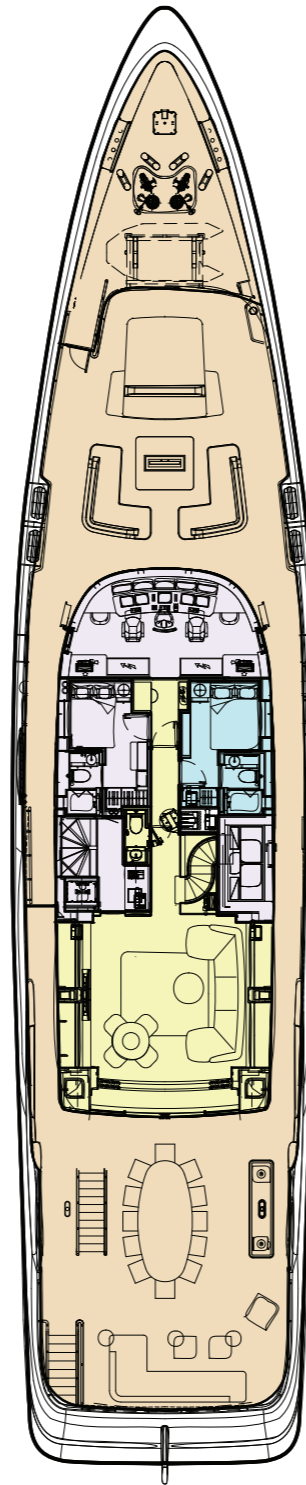

SUN DECK

UPPER DECK

MAIN DECK

LOWER DECK

KEY

- DECK
- GUEST AREAS
- PRINCIPAL CABIN
- GUEST CABINS
- SUN DECK
- CREW AREAS
- WELLNESS AREA