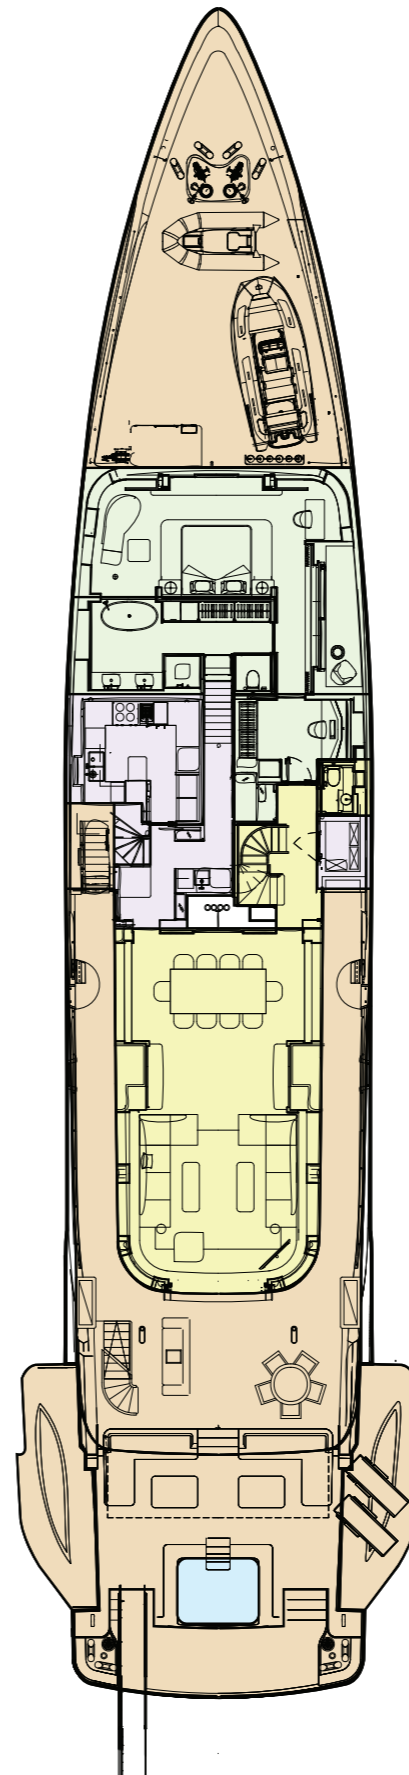

SUN DECK

UPPER DECK

MAIN DECK

LOWER DECK

KEY

- DECK
- GUEST AREAS
- PRINCIPAL CABIN
- GUEST CABINS
- SUN DECK
- CREW AREAS
- WELLNESS AREA