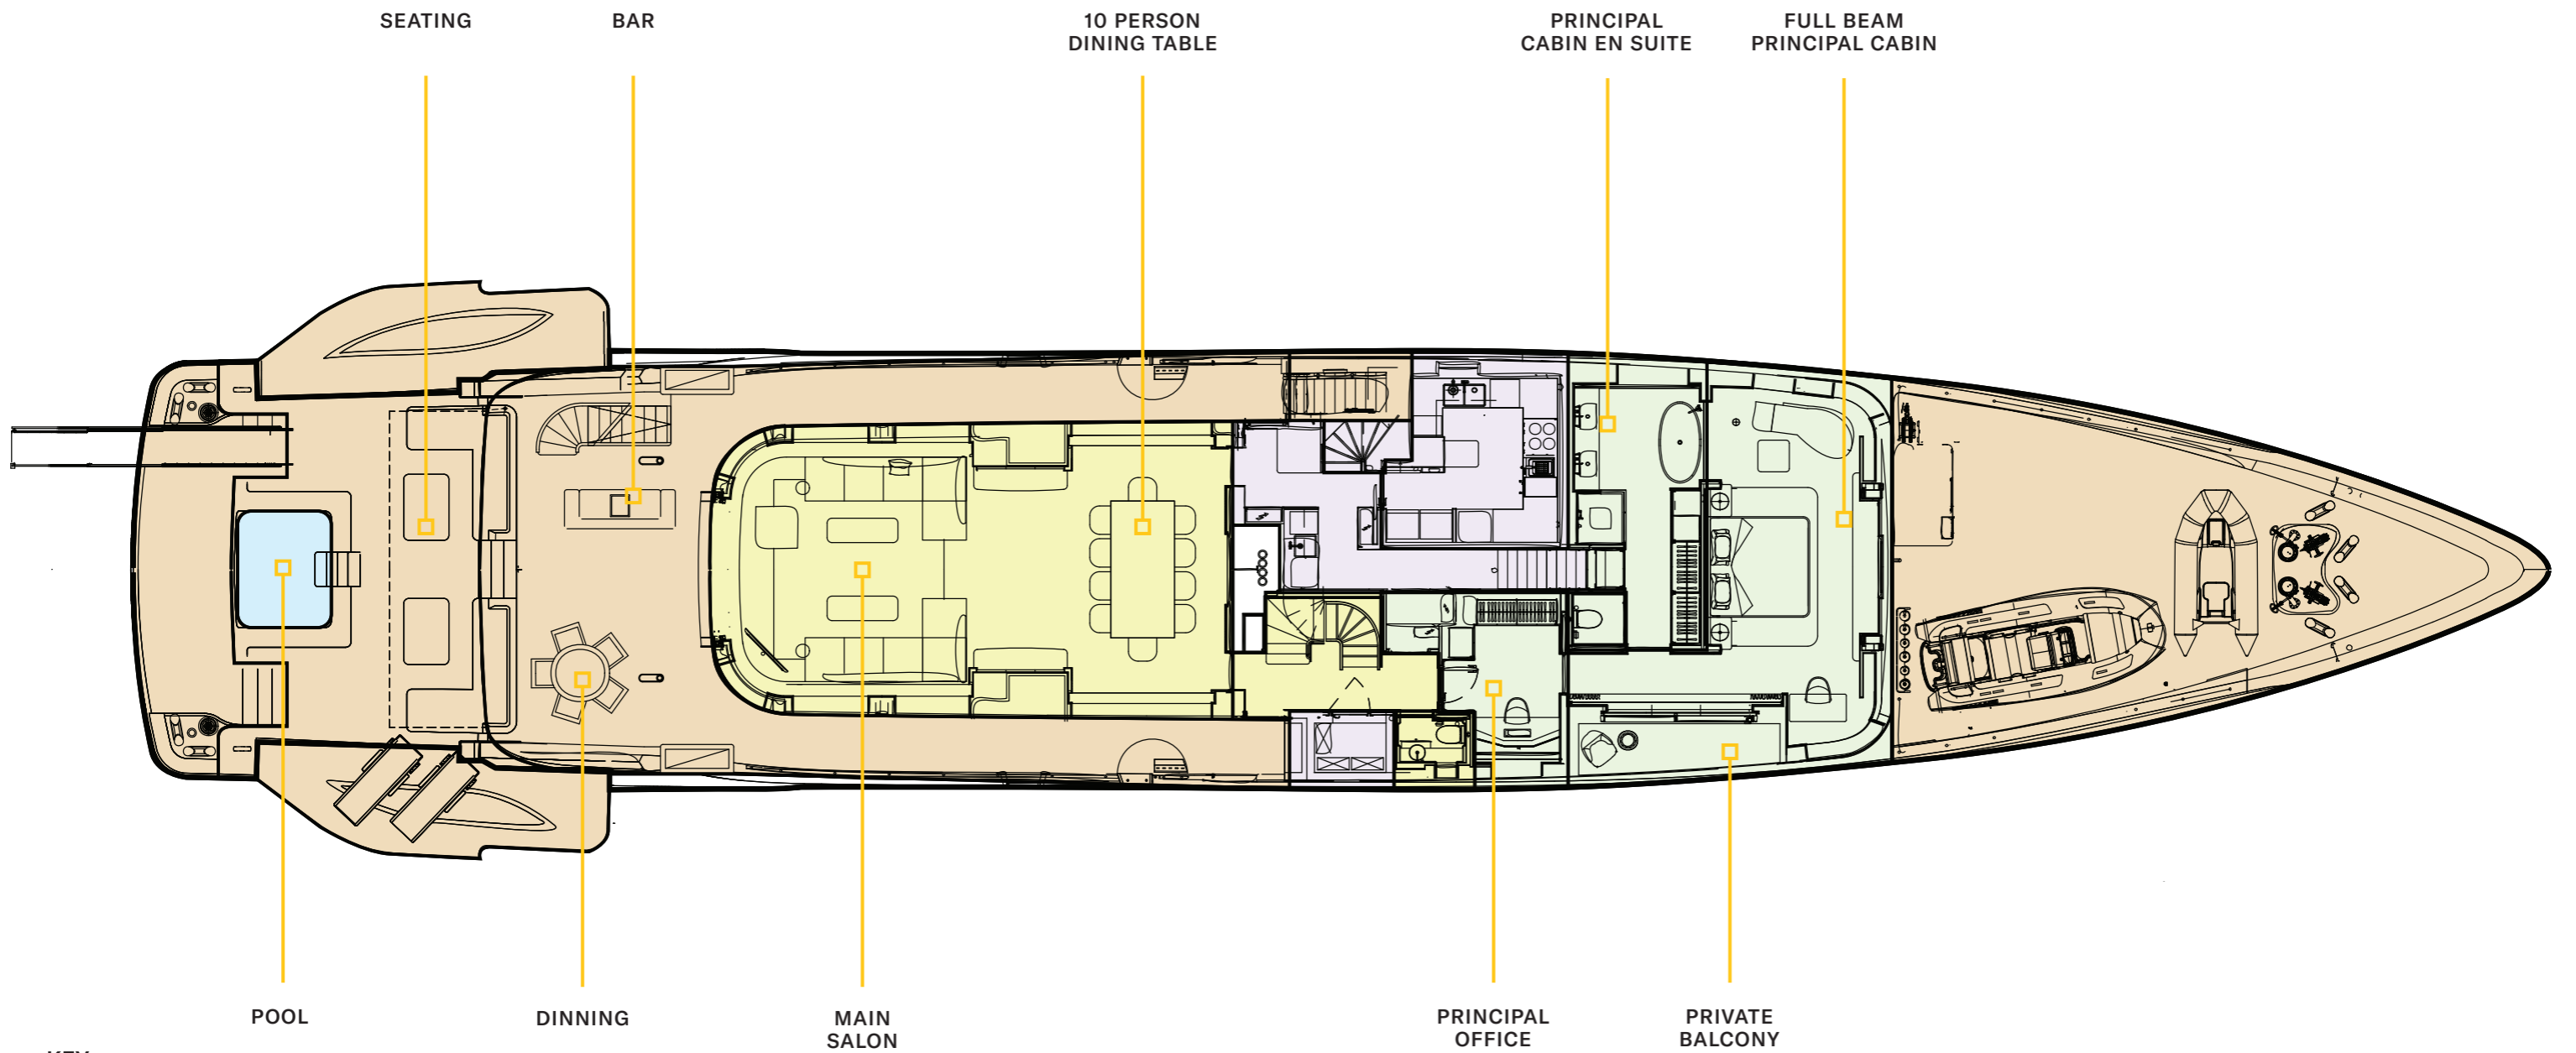

MAIN DECK

KEY

- DECK
- GUEST AREAS
- PRINCIPAL CABIN
- GUEST CABINS
- SUN DECK
- CREW AREAS
- WELLNESS AREA