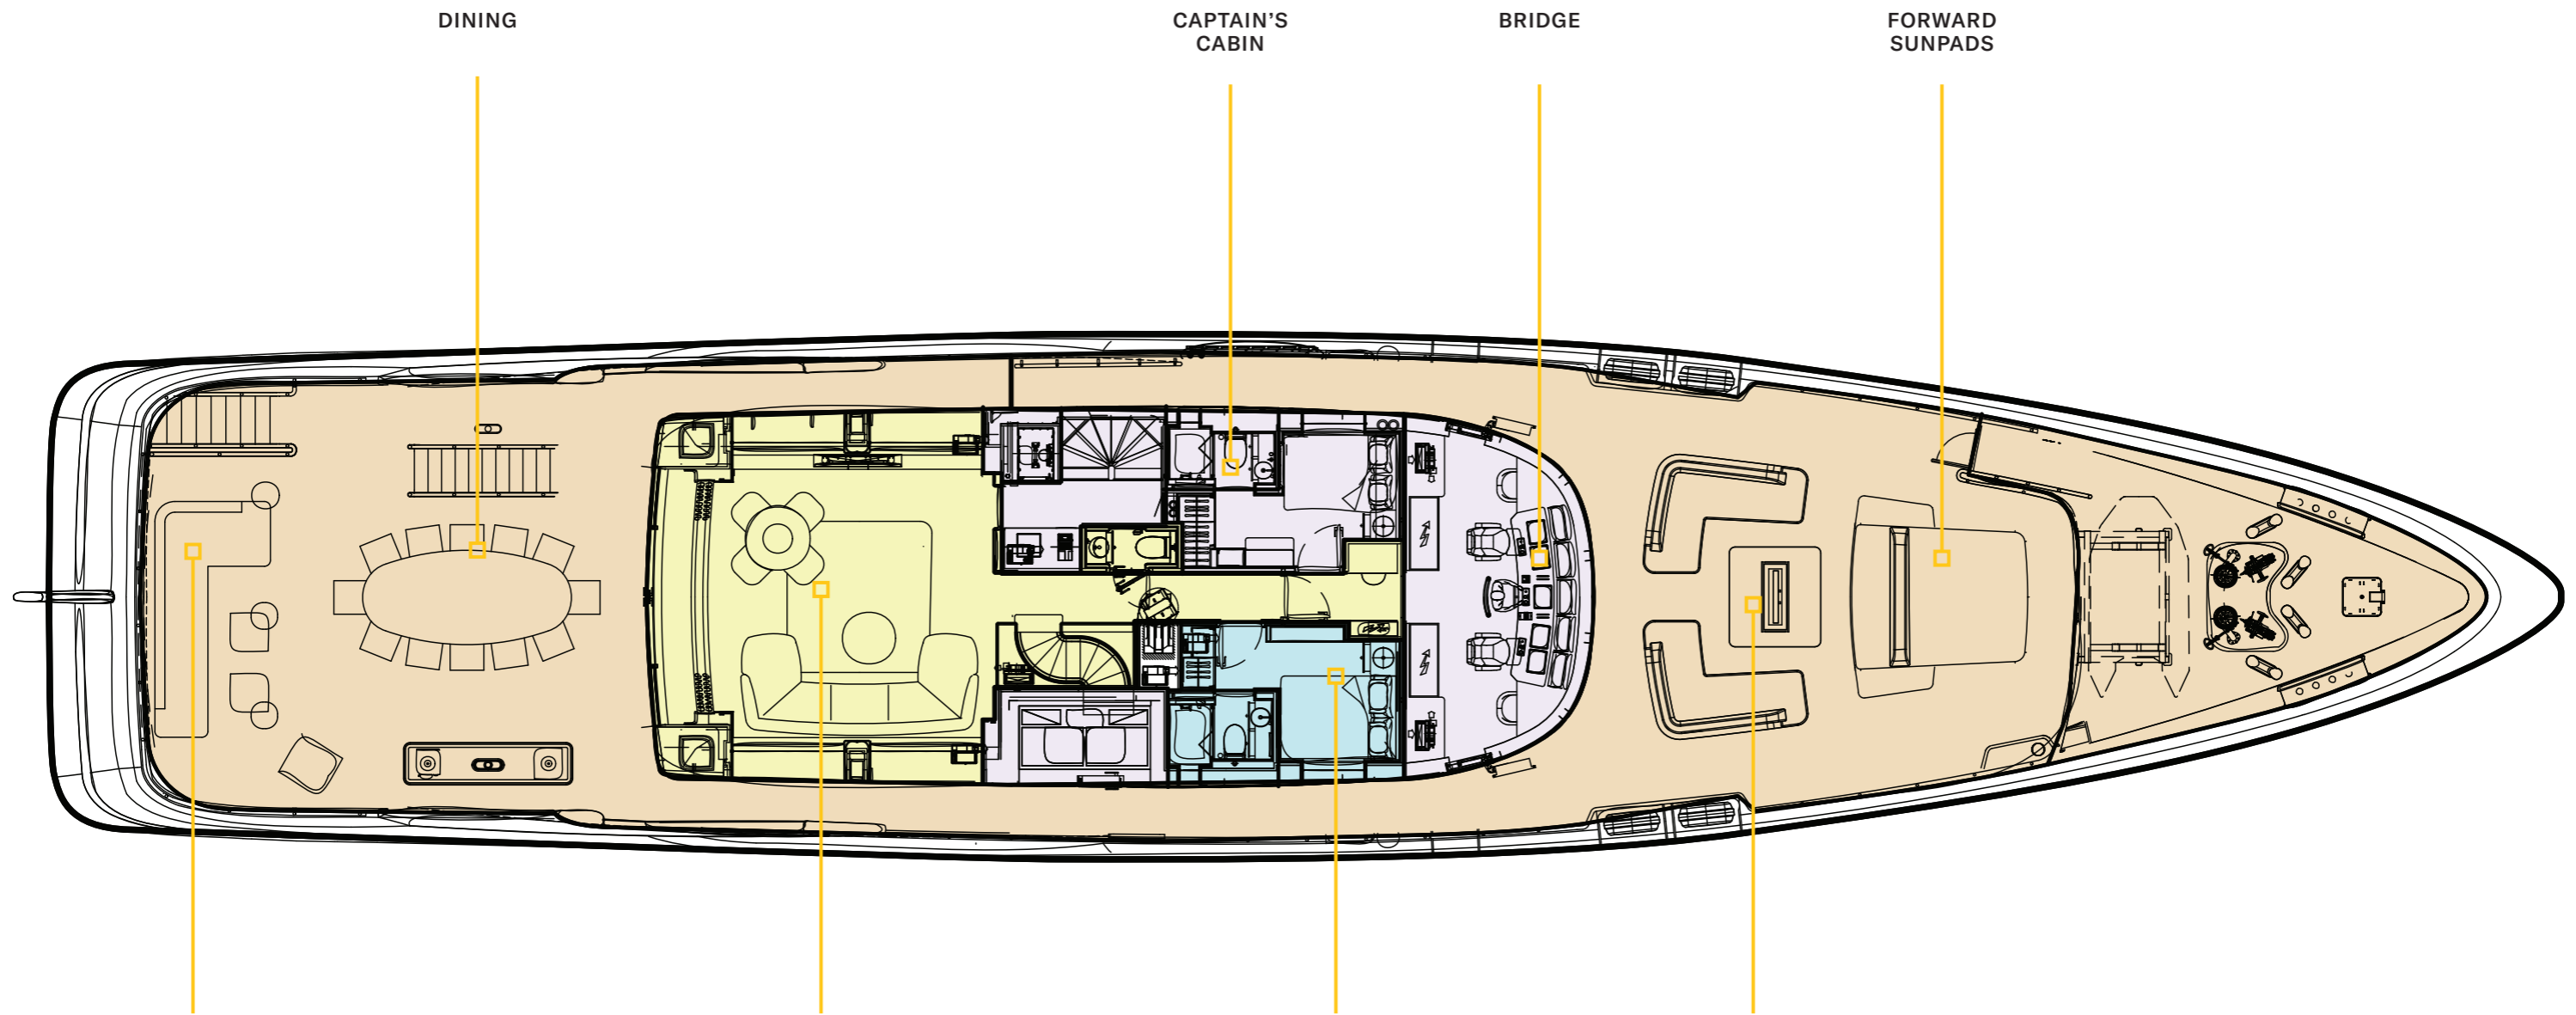

UPPER DECK

DINING

CAPTAIN'S
CABIN

BRIDGE

FORWARD
SUNPADS

OUTDOOR
SEATING

SKY
LOUNGE

GUEST
CABIN

LOUNGE

KEY

- DECK
- GUEST AREAS
- PRINCIPAL CABIN
- GUEST CABINS
- SUN DECK
- CREW AREAS
- WELLNESS AREA