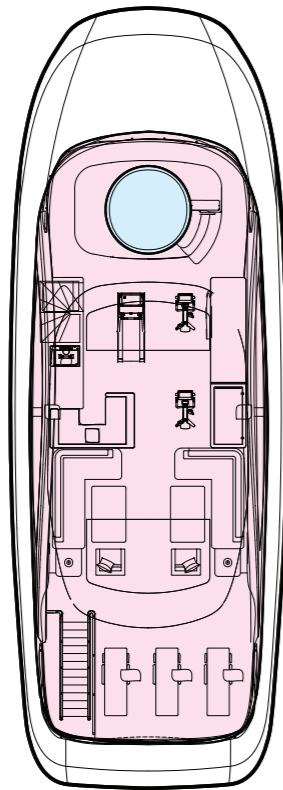

SUN DECK

UPPER DECK

MAIN DECK

LOWER DECK

KEY

- DECK
- GUEST AREAS
- PRINCIPAL CABIN
- GUEST CABINS
- SUN DECK
- CREW AREAS
- WELLNESS AREA