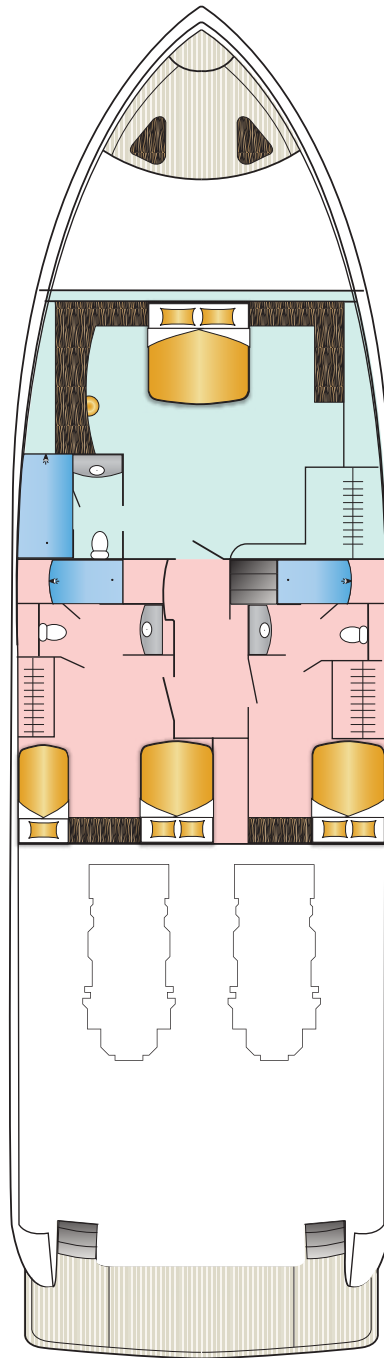

CLARITY

87' (26.52M) JOHNSON

IMMENSE INTERIOR VOLUME PROVIDES EVERYTHING YOU CAN IMAGINE

MAIN SALON

DINING SALON

CULINARY DELIGHTS CREATED ESPECIALLY FOR YOU

MASTER STATEROOM PROVIDES FANTASTIC PANORAMIC SEA VISTAS

GUEST FOYER

VIP STATEROOM

DESIGNED WITH COMFORT AND STYLE IN MIND

TWIN STATEROOM

DOUBLE STATEROOM

AFT DECK

OUTDOOR ENJOYMENT & FULL WALK AROUND TEAK DECKS

SUNDECK

SUNDECK

SPECIFICATIONS

8 GUESTS IN 4 STATEROOMS

Builder: **Johnson**

Year: **2004**

Length: **87' (26.52M)**

Beam: **24' (7.32M)**

Draft: **6' (1.83M)**

Ipod Docks

Apple TV

DVD Library

PS3 System

 Two full bow cushioned sun pads

 Large Main Salon and formal Dining Salon

 Full beam VIP Stateroom

 Deck level Master Stateroom with 180 degree views