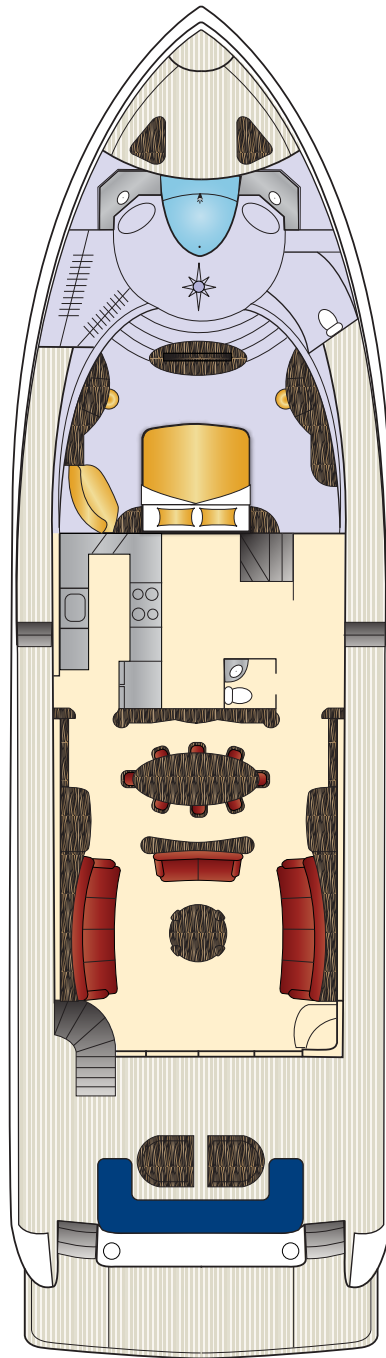

CLARITY

87' (26.52M) JOHNSON

IMMENSE INTERIOR VOLUME PROVIDES EVERYTHING YOU CAN IMAGINE

MAIN SALON

DINING SALON

CULINARY DELIGHTS CREATED ESPECIALLY FOR YOU

MASTER STATEROOM PROVIDES FANTASTIC PANORAMIC SEA VISTAS

GUEST FOYER

VIP STATEROOM

DESIGNED WITH COMFORT AND STYLE IN MIND

TWIN STATEROOM

DOUBLE STATEROOM

AFT DECK

OUTDOOR ENJOYMENT & FULL WALK AROUND TEAK DECKS

SUNDECK

SUNDECK

SPECIFICATIONS

8 GUESTS IN 4 STATEROOMS

Builder: **Johnson**

Year: **2004**

Length: **87' (26.52M)**

Beam: **24' (7.32M)**

Draft: **6' (1.83M)**

Ipod Docks

Apple TV

DVD Library

PS3 System

 Two full bow cushioned sun pads

 Large Main Salon and formal Dining Salon

 Full beam VIP Stateroom

 Deck level Master Stateroom with 180 degree views