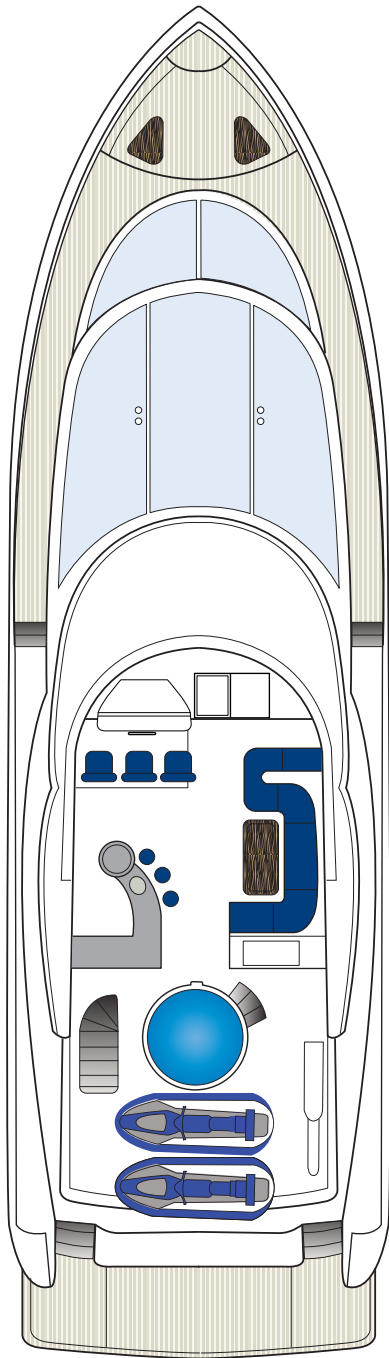

CLARITY

87' (26.52M) JOHNSON

IMMENSE INTERIOR VOLUME PROVIDES EVERYTHING YOU CAN IMAGINE

MAIN SALON

DINING SALON

CULINARY DELIGHTS CREATED ESPECIALLY FOR YOU

MASTER STATEROOM PROVIDES FANTASTIC PANORAMIC SEA VISTAS

GUEST FOYER

VIP STATEROOM

DESIGNED WITH COMFORT AND STYLE IN MIND

TWIN STATEROOM

DOUBLE STATEROOM

AFT DECK

OUTDOOR ENJOYMENT & FULL WALK AROUND TEAK DECKS

SUNDECK

SUNDECK

SPECIFICATIONS

8 GUESTS IN 4 STATEROOMS

Builder: **Johnson**

Year: **2004**

Length: **87' (26.52M)**

Beam: **24' (7.32M)**

Draft: **6' (1.83M)**

Ipod Docks

Apple TV

DVD Library

PS3 System

 Two full bow cushioned sun pads

 Large Main Salon and formal Dining Salon

 Full beam VIP Stateroom

 Deck level Master Stateroom with 180 degree views