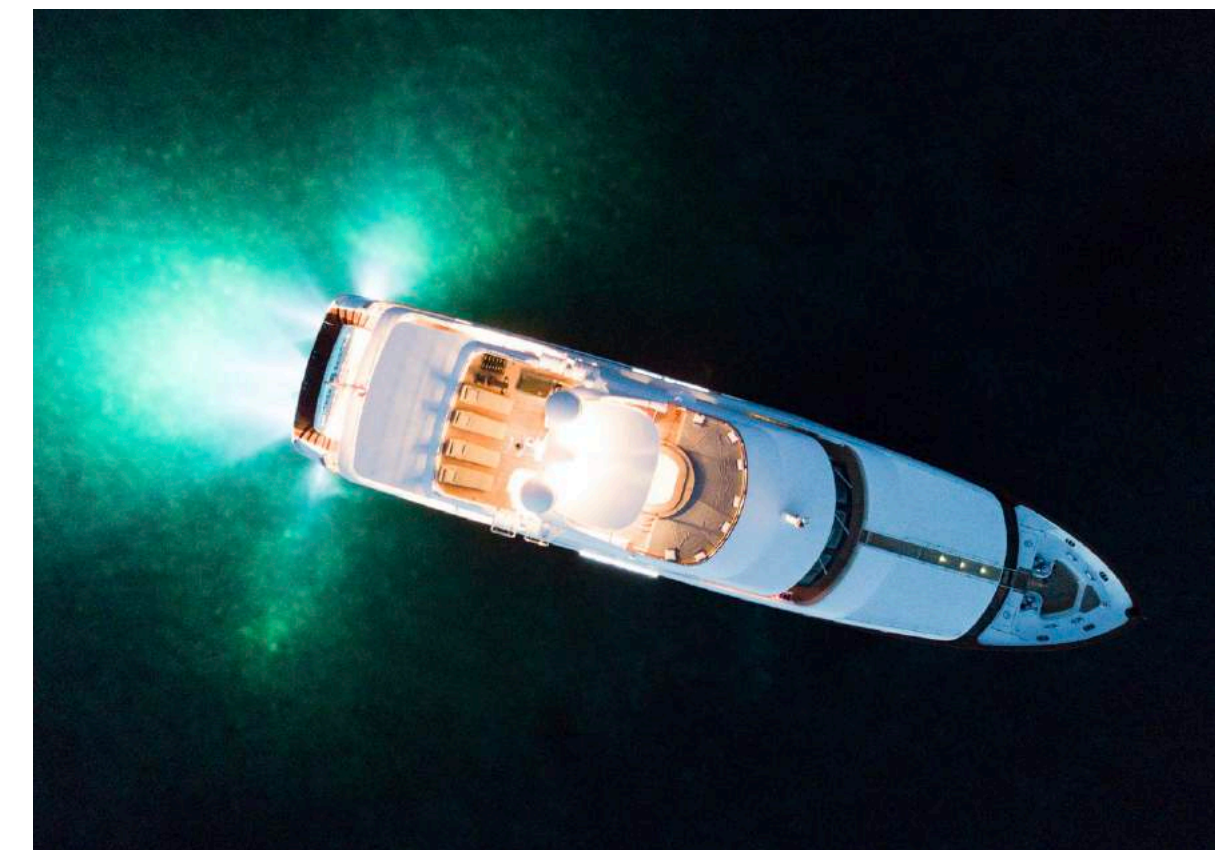

CATCHING MOMENTS

L U X U R Y C H A R T E R Y A C H T

CATCHING MOMENTS

SKYLOUNGE & BRIDGE DECK

KEY FEATURES

- ▶ New contemporary interior
- ▶ Large swim platform at stern
- ▶ Zero speed stabilizers
- ▶ Beautiful Carrera marble throughout
- ▶ BBQ grill and walk up bar on sun deck
- ▶ Generous outdoor spaces; jacuzzi and sun pads on the sun deck

TOYS AND TENDERS

- ▶ 34' Jupiter center console
- ▶ 14' RIB tender
- ▶ 2 x SeaDoo wave runners
- ▶ Inflatable island
- ▶ Fishing gear
- ▶ 2 x inflatable paddle boards
- ▶ Snorkel gear
- ▶ Treadmill, free weights, weight bench

CATCHING MOMENTS

SPECIFICATIONS

Accommodates	10 Guests in 5 Staterooms
Arrangements	1 King, 2 Queen, 2 Twins
Length	120" (36.58m)
Beam	25'11 (7.9m)
Draft	7'11 (2.41m)
Year / Refit	2008 / 2018
Builder	Benetti
Engines	2 x Caterpillar C32 / 1550hp each
Cruising Speed	11 knots
Max Speed	15 knots
Fuel Consumption	75 gallons/hr @ 11 knots
Range	3,000 nm @ 12 knots
GRT	229