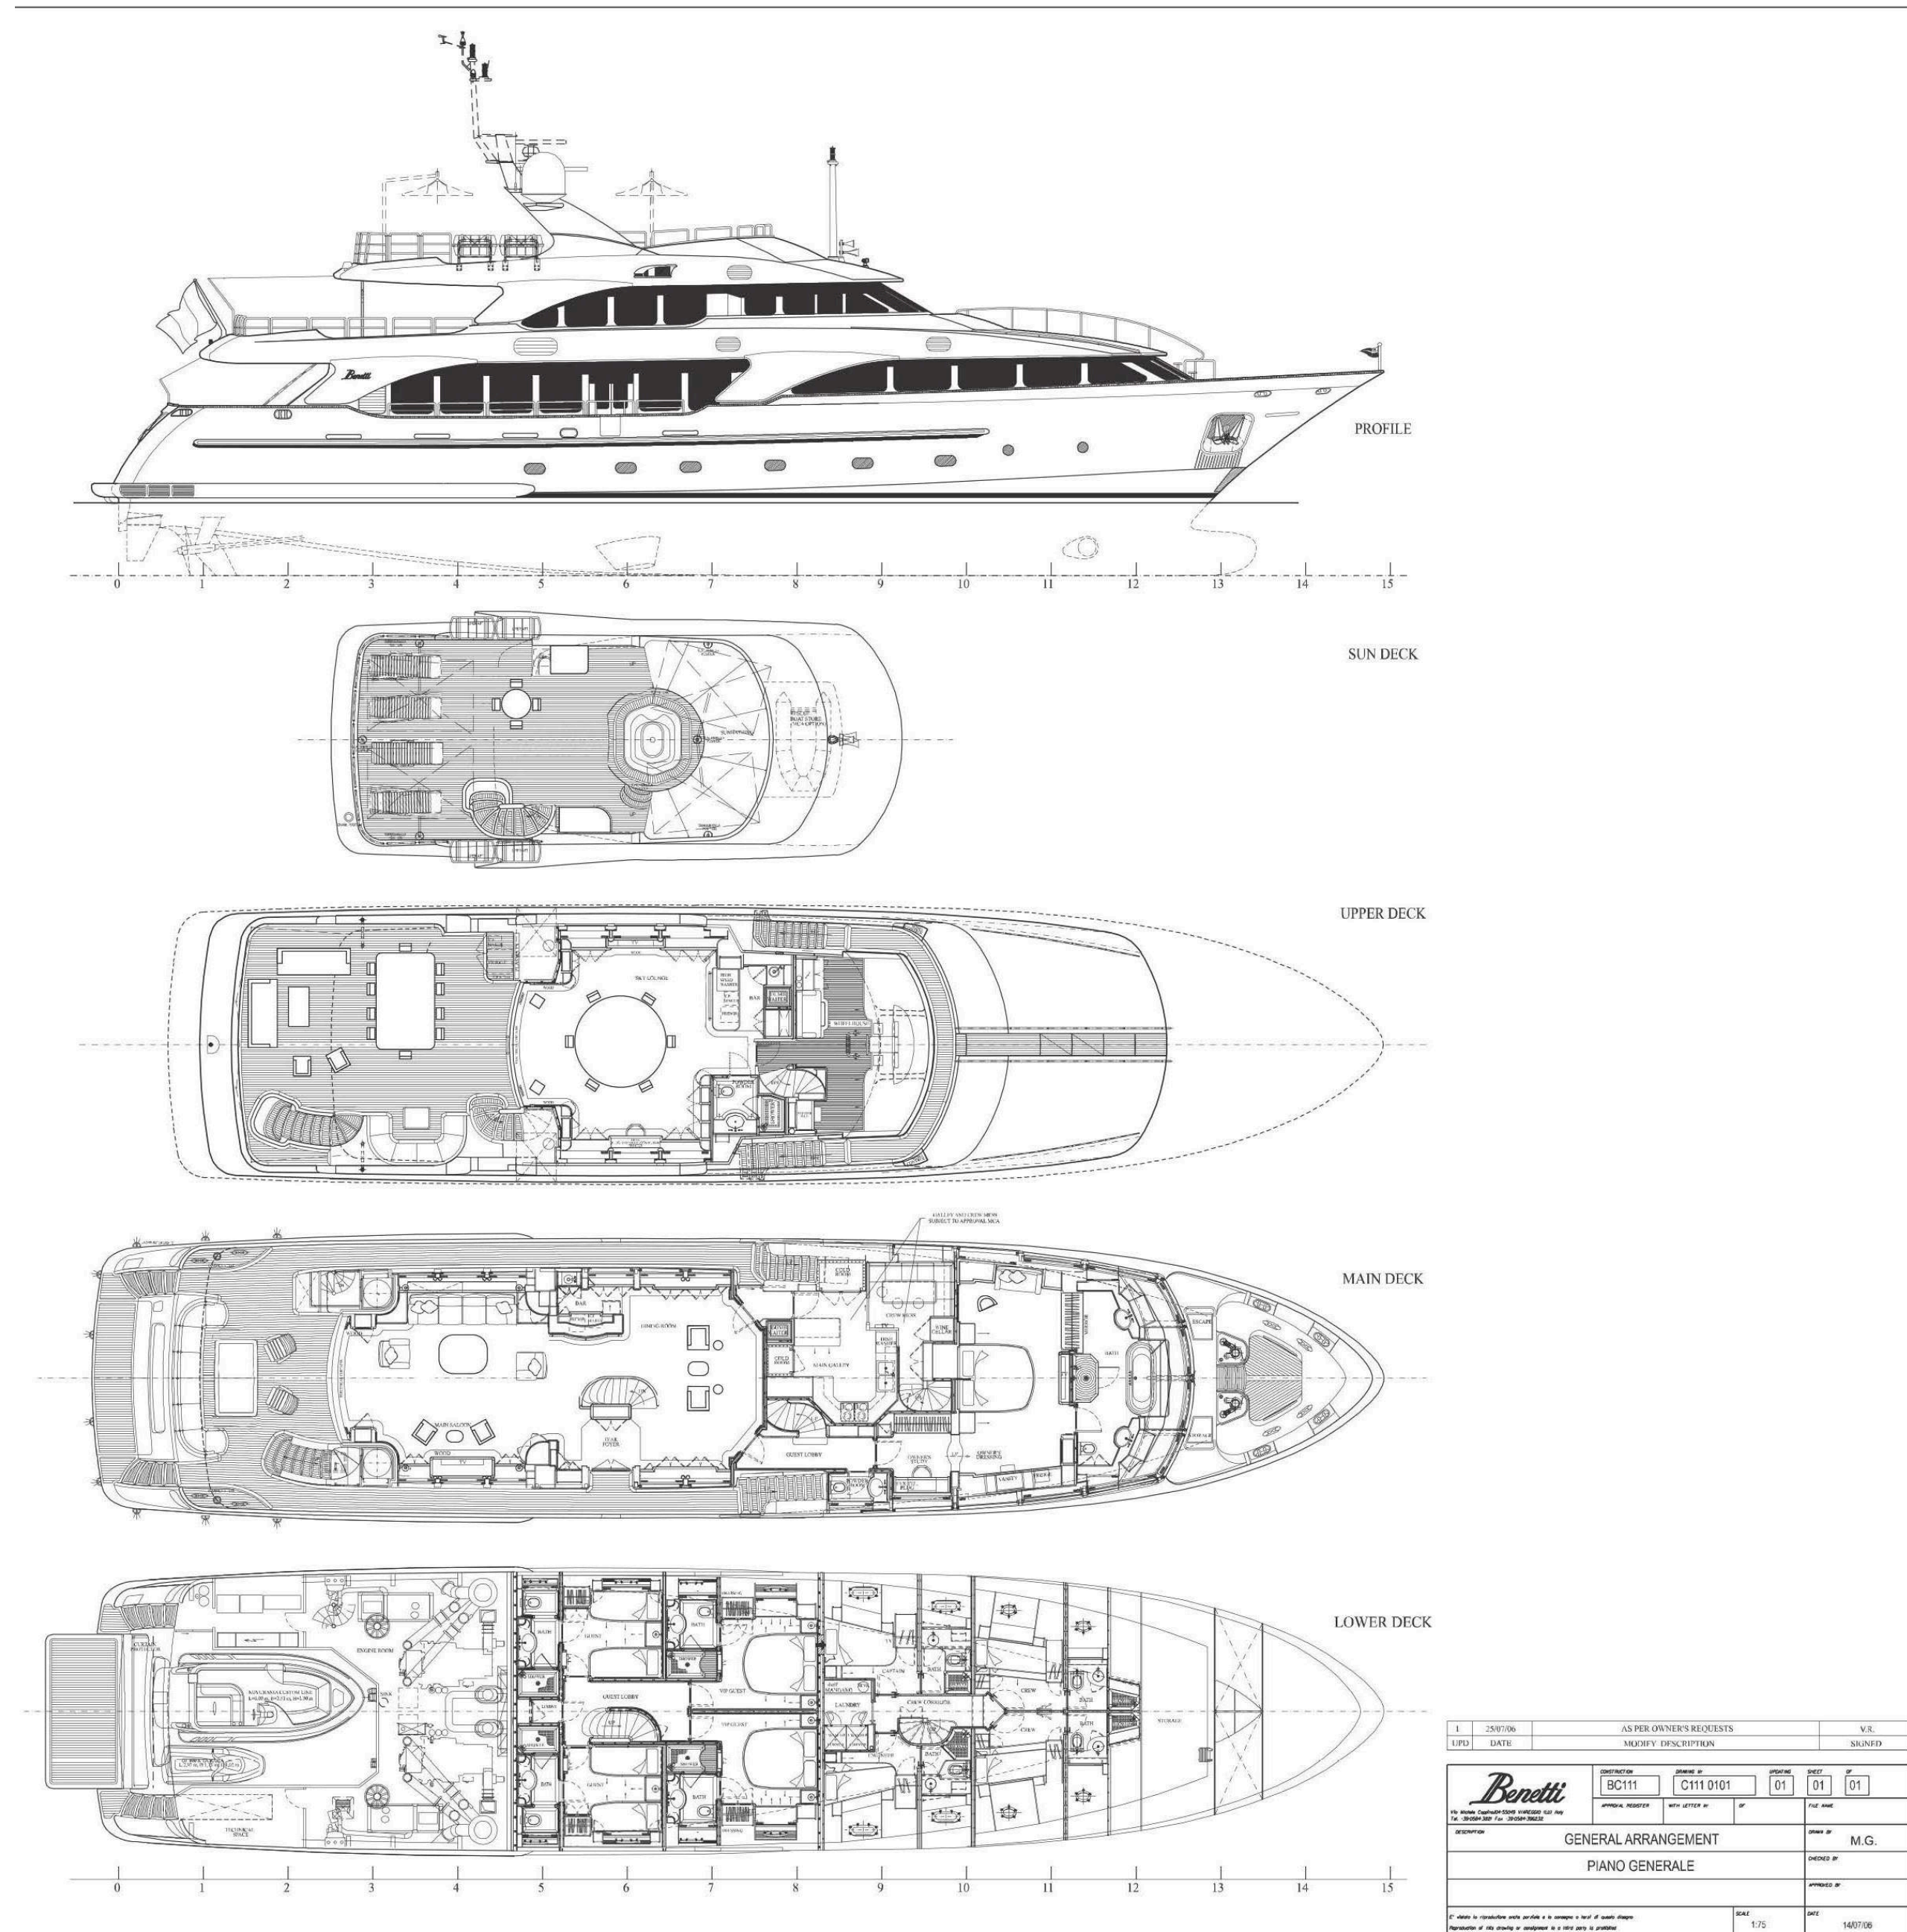

CATCHING MOMENTS

L U X U R Y C H A R T E R Y A C H T

CATCHING MOMENTS

SKYLOUNGE & BRIDGE DECK

KEY FEATURES

- ▶ New contemporary interior
- ▶ Large swim platform at stern
- ▶ Zero speed stabilizers
- ▶ Beautiful Carrera marble throughout
- ▶ BBQ grill and walk up bar on sun deck
- ▶ Generous outdoor spaces; jacuzzi and sun pads on the sun deck

TOYS AND TENDERS

- ▶ 34' Jupiter center console
- ▶ 14' RIB tender
- ▶ 2 x SeaDoo wave runners
- ▶ Inflatable island
- ▶ Fishing gear
- ▶ 2 x inflatable paddle boards
- ▶ Snorkel gear
- ▶ Treadmill, free weights, weight bench

CATCHING MOMENTS

SPECIFICATIONS

Accommodates	10 Guests in 5 Staterooms
Arrangements	1 King, 2 Queen, 2 Twins
Length	120" (36.58m)
Beam	25'11 (7.9m)
Draft	7'11 (2.41m)
Year / Refit	2008 / 2018
Builder	Benetti
Engines	2 x Caterpillar C32 / 1550hp each
Cruising Speed	11 knots
Max Speed	15 knots
Fuel Consumption	75 gallons/hr @ 11 knots
Range	3,000 nm @ 12 knots
GRT	229

CATCHING MOMENTS

GENERAL ARRANGEMENT

Master Cabin - x1 King - Main Deck

Port VIP - x1 Queen - Below Deck

Stb VIP - x1 Queen - Below Deck

Port Aft - x2 Twin - Below Deck

Stb Aft - x2 Twin - Below Deck

CATCHING MOMENTS