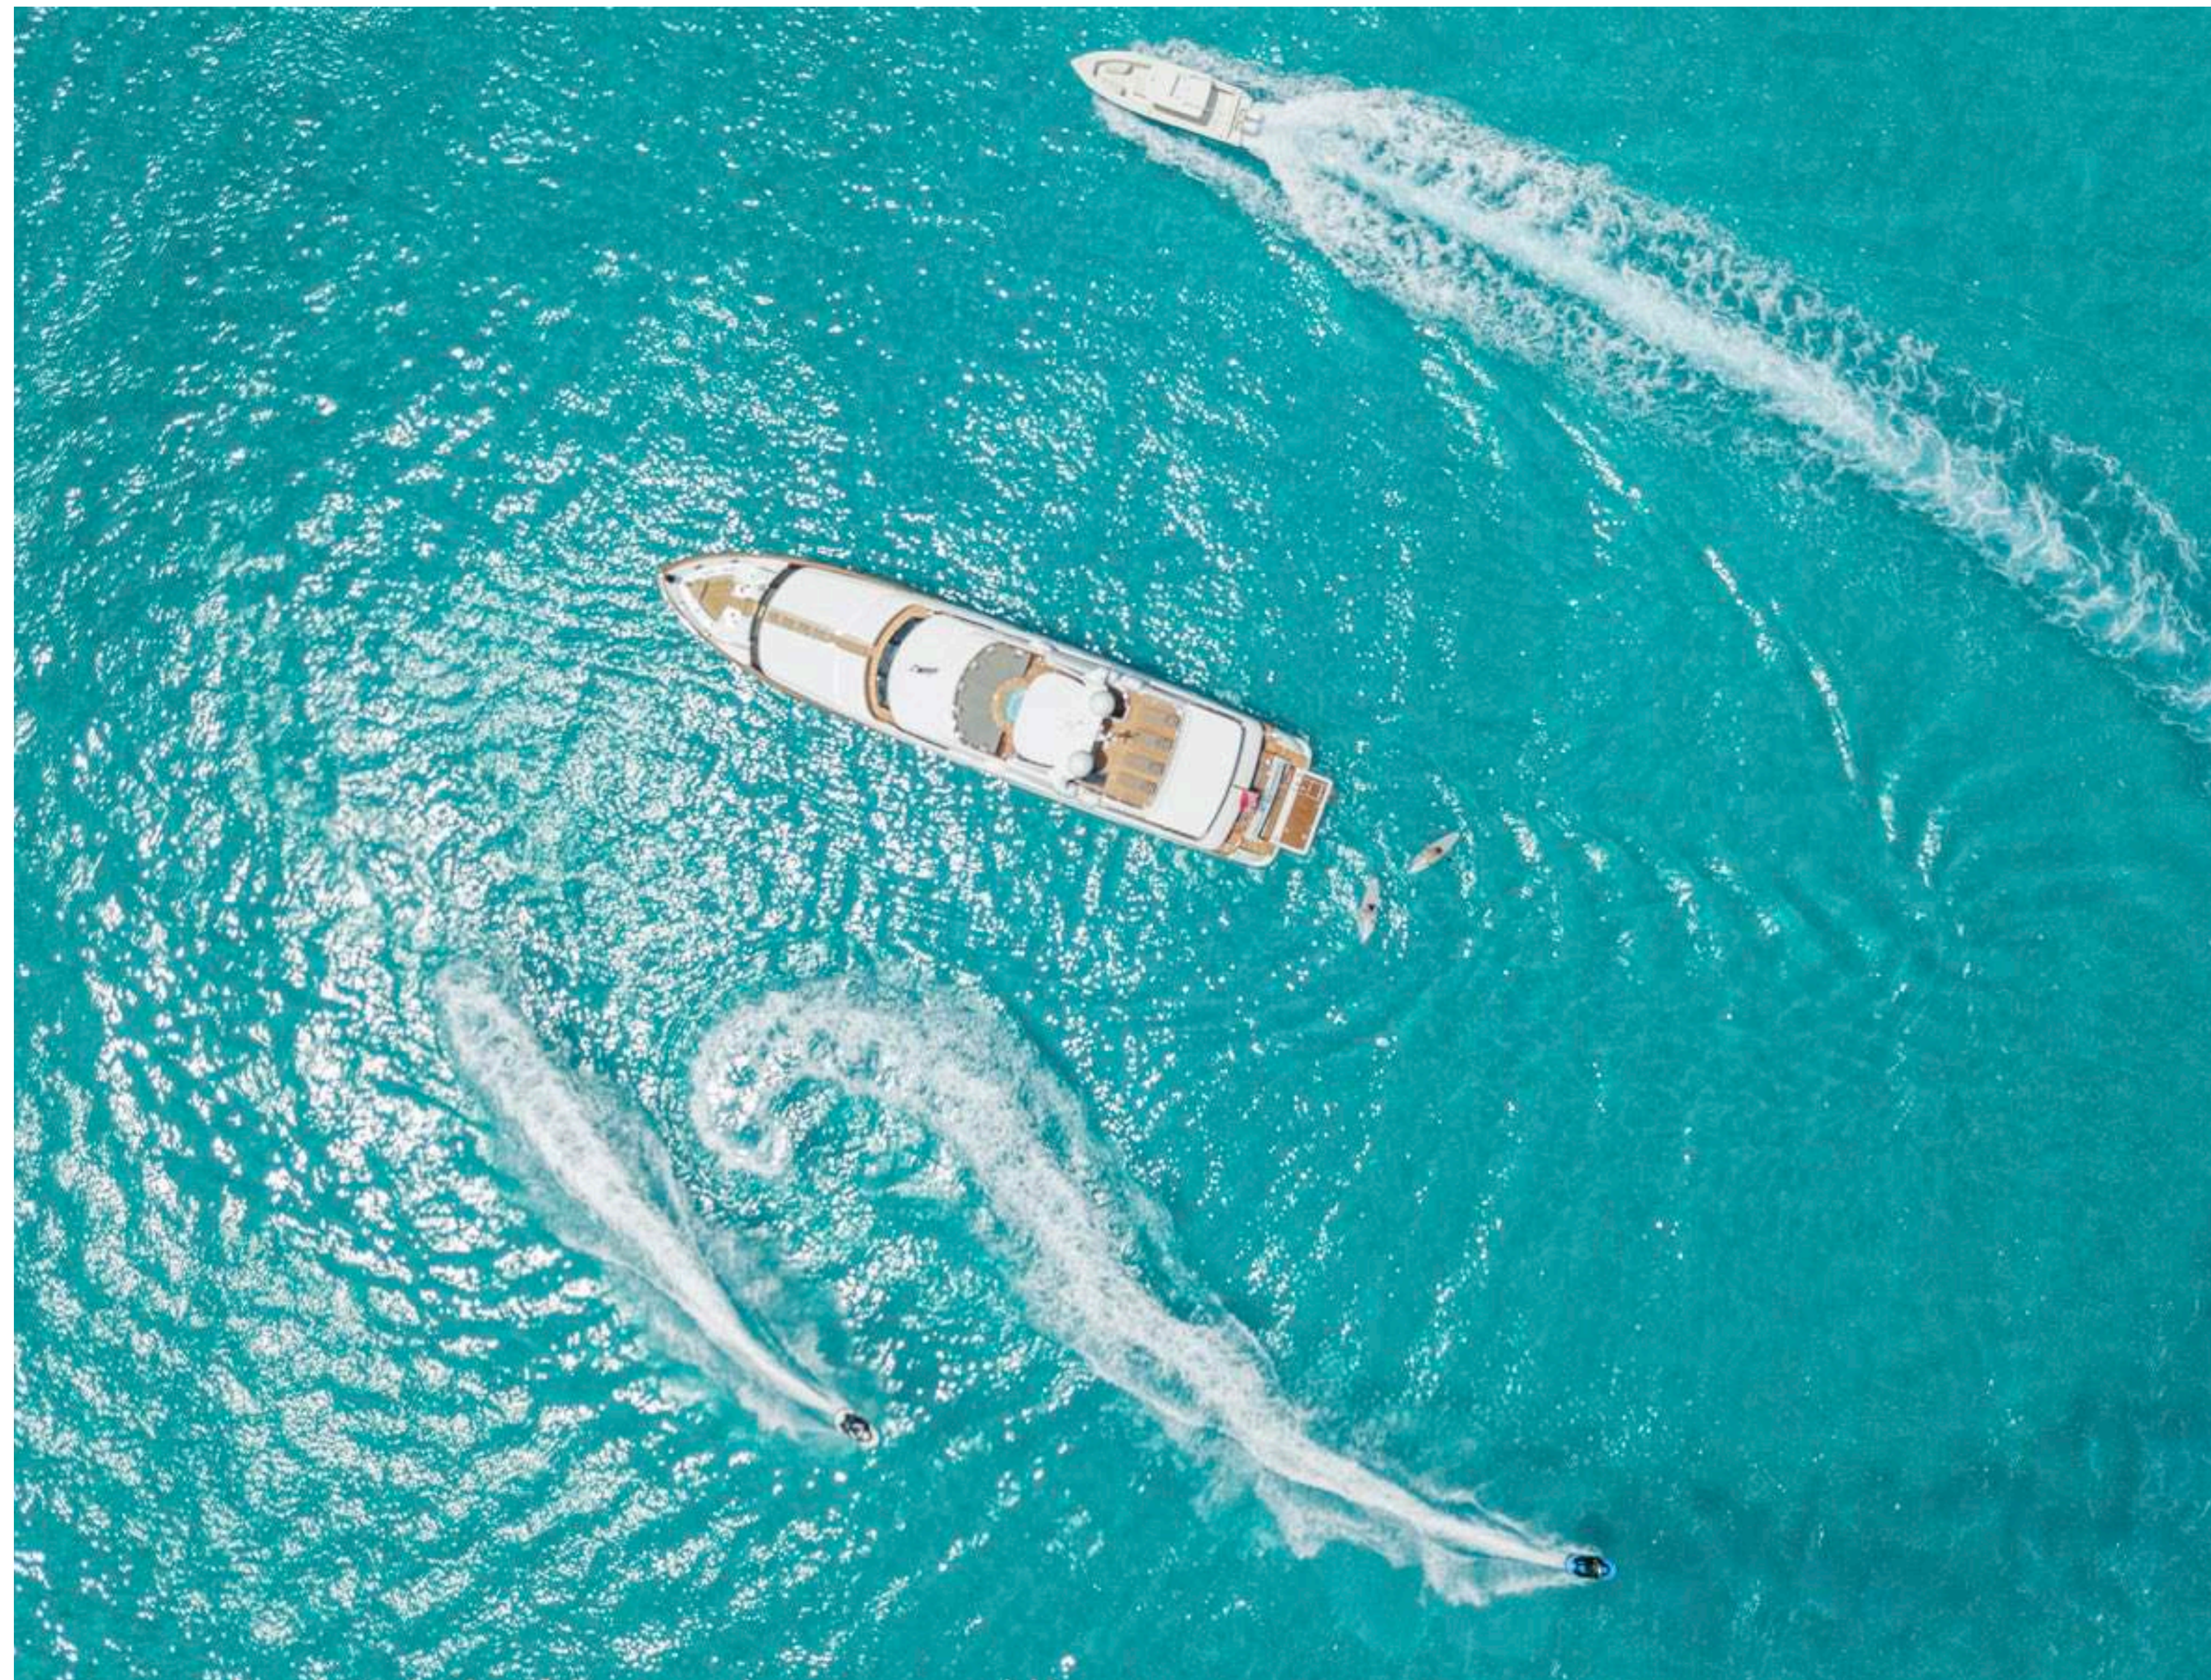

SPECIFICATIONS

Accommodates	10 Guests in 5 Staterooms
Arrangements	1 King, 2 Queen, 2 Twins
Length	120" (36.58m)
Beam	25'11 (7.9m)
Draft	7'11 (2.41m)
Year / Refit	2008 / 2018
Builder	Benetti
Engines	2 x Caterpillar C32 / 1550hp each
Cruising Speed	11 knots
Max Speed	15 knots
Fuel Consumption	75 gallons/hr @ 11 knots
Range	3,000 nm @ 12 knots
GRT	229

CATCHING MOMENTS