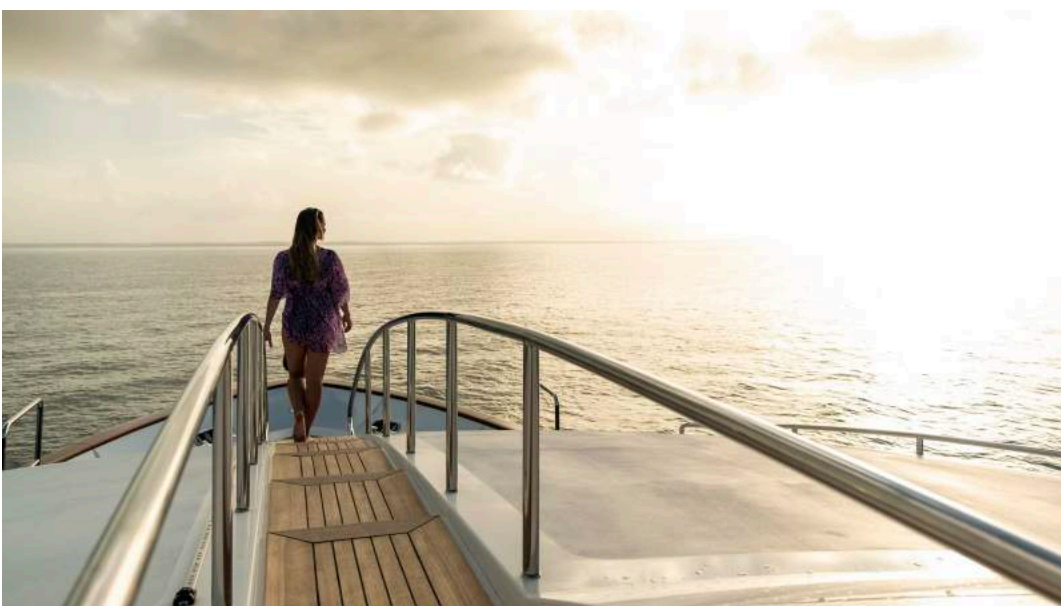

CATCHING MOMENTS

L U X U R Y C H A R T E R Y A C H T

CATCHING MOMENTS

SKYLOUNGE & BRIDGE DECK

KEY FEATURES

- ▶ New contemporary interior
- ▶ Large swim platform at stern
- ▶ Zero speed stabilizers
- ▶ Beautiful Carrera marble throughout
- ▶ BBQ grill and walk up bar on sun deck
- ▶ Generous outdoor spaces; jacuzzi and sun pads on the sun deck

TOYS AND TENDERS

- ▶ 34' Jupiter center console
- ▶ 14' RIB tender
- ▶ 2 x SeaDoo wave runners
- ▶ Inflatable island
- ▶ Fishing gear
- ▶ 2 x inflatable paddle boards
- ▶ Snorkel gear
- ▶ Treadmill, free weights, weight bench