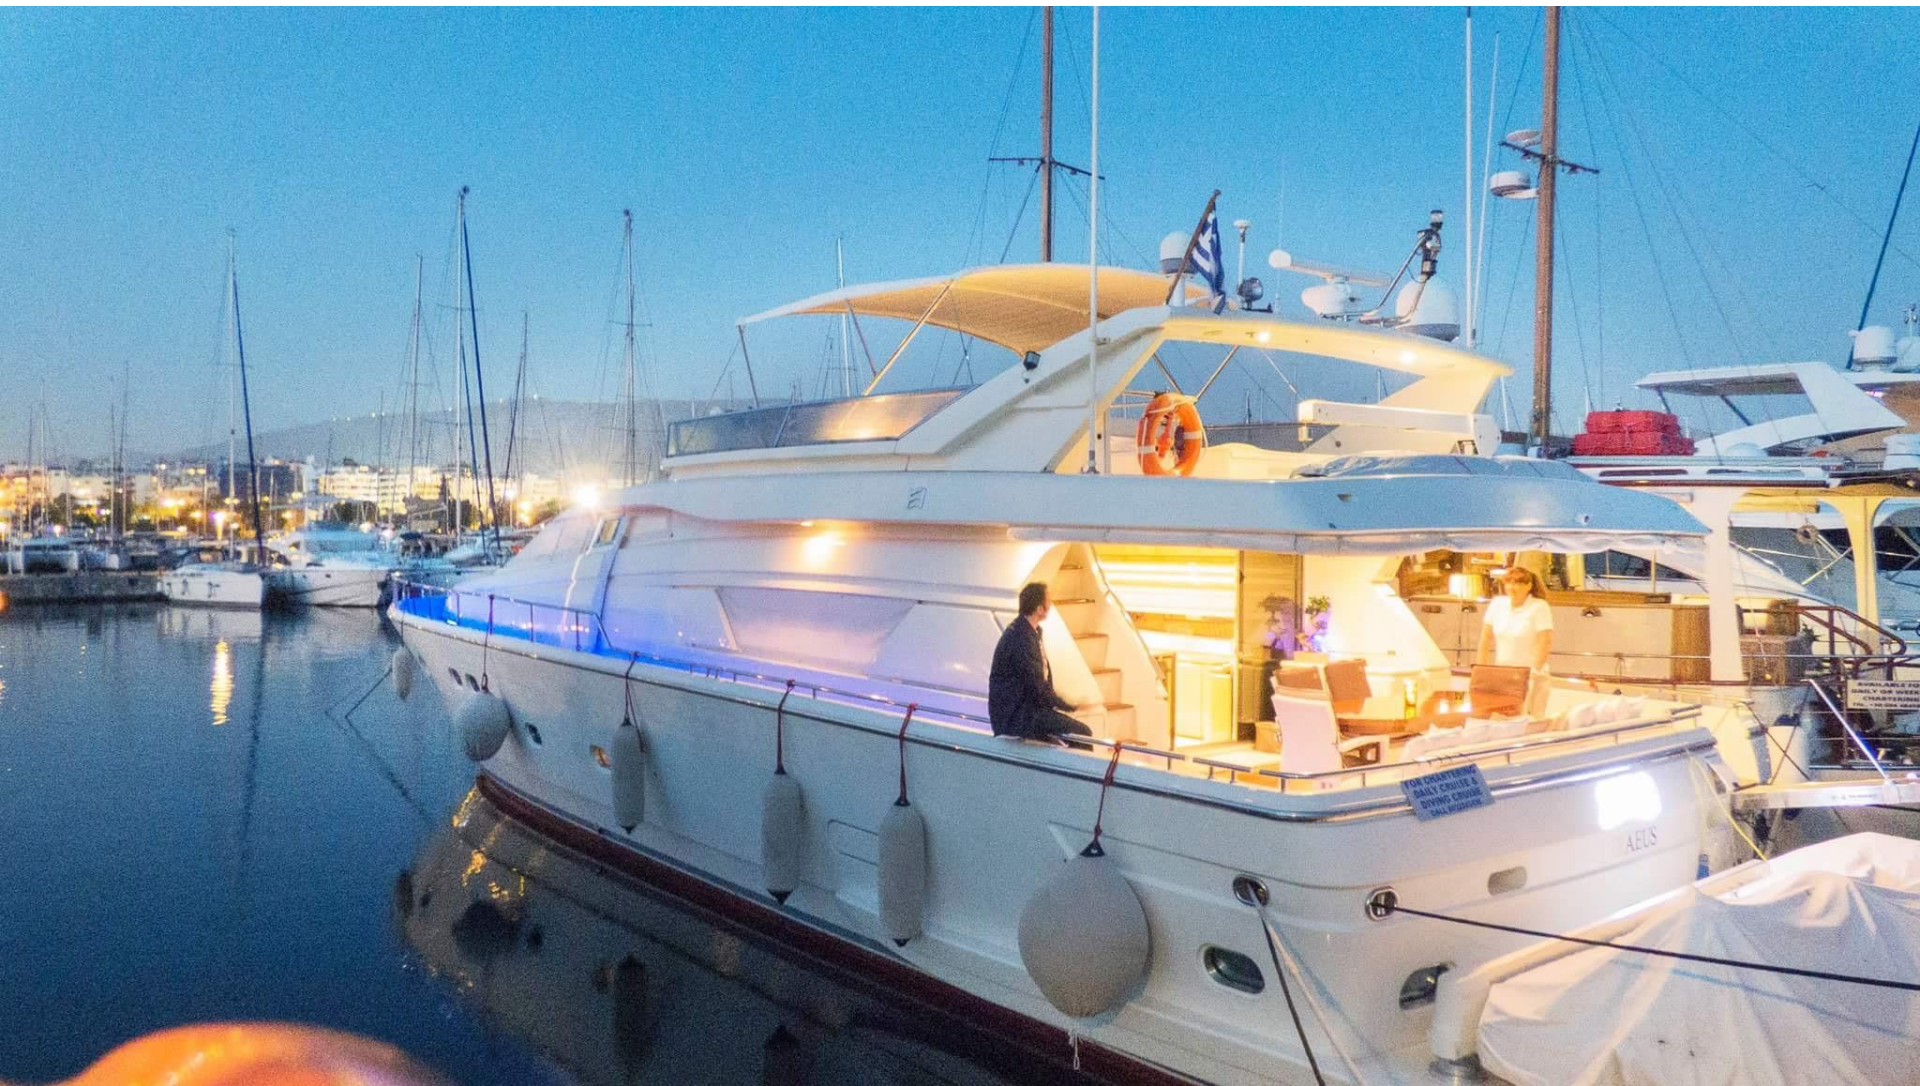

**AVRA**

Ferretti 75

AVRA

---

AVRA

Sun Deck

AVRA

*Sun Deck*

**GENERATORS:** 2 X 38KW Kohler

**CRUISING SPEED:** 22 Knots

**FUEL CONSUMPTION:** 320 Liters/Hr + 150 Liters/day  
generators

**BASE:** Athens, Greece

**NUMBER OF GUESTS SLEEPING:** 9

**NUMBER OF GUESTS CRUISING:** 9

## **TENDER & SEA TOYS:**

Tender Lomac 4,25m (14') Yamaha 40hp

Water ski for adults and for kids

Snorkeling equipment

Inflatable tube single person & double person

Inflatable Canoe- kayak for 2 persons 4,20m (14')

## **LEISURE:**

Retractable stairs from swim platform for easy  
access to the water

WiFi