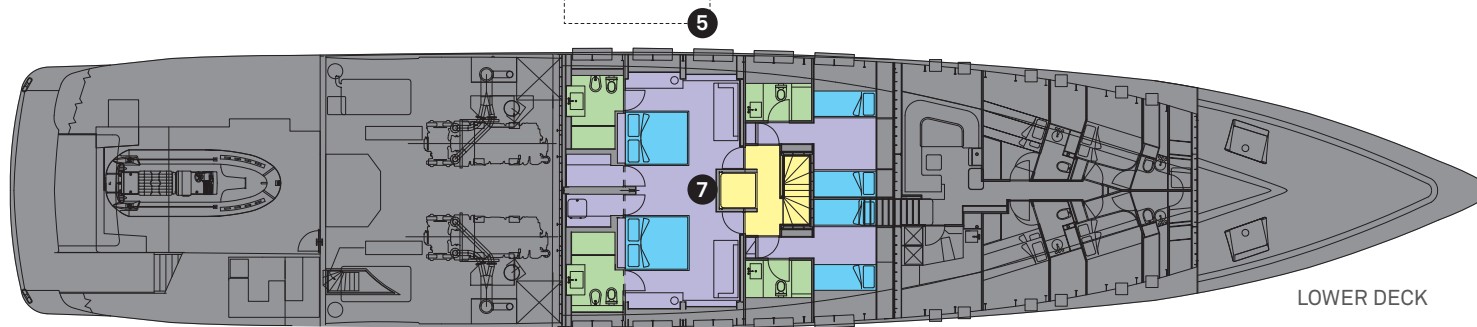

Auspicious

Auspicious

Interior areas

- GUEST AREAS
- GUEST CABINS
- GUEST BATHROOMS
- CREW/TECHNICAL AREAS

Features

- 1 GYM
- 2 POOL
- 3 CINEMA LOUNGE / 6TH CABIN
- 4 ELEVATOR
- 5 FOLD DOWN BALCONIES
- 6 HYDRAULIC SWIM PLATFORM
- 7 FULL BEAM VIP CABIN / 2 DOUBLE CABINS

AUSPICIOUS

Mondo Marine

MAIN CHARACTERISTICS

LENGTH:	50,80 m
BEAM:	9,30 m
DRAFT:	2,60 m
SPEED:	15,5 / 18 knots
BUILDER:	Mondo Marine
YEAR:	2009 / 2013
FLAG:	Malta
LOCATION:	Monaco
TOTAL CREW:	10
CABINS:	5
GUESTS SLEEPING:	10
GUESTS CRUISING:	12

GUEST ACCOMMODATION

Auspicious offers five cabins: The master cabin is on the main deck. The lower deck provides two twin cabins as well as the two double cabins which can be converted into one full beam VIP suite. The cinema lounge can be converted into a 6th en-suite cabin.

FEATURES

Sundeck:	<ul style="list-style-type: none">• Gym, sunbeds
Upper deck:	<ul style="list-style-type: none">• Cinema lounge, adjustable dining areas, pool, elevator
Main deck:	<ul style="list-style-type: none">• Fold down balconies, elevator
Lower deck:	<ul style="list-style-type: none">• Hydraulic swim platform