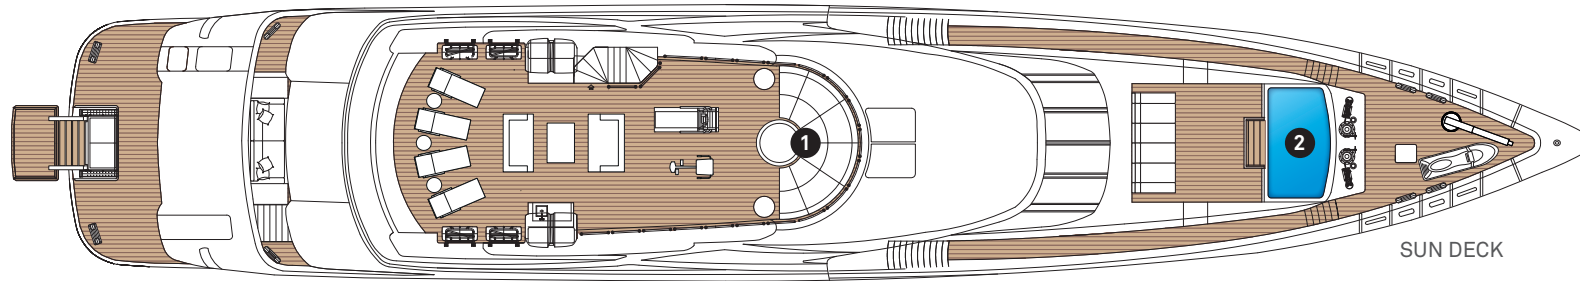

Auspicious

Auspicious

Interior areas

- GUEST AREAS
- GUEST CABINS
- GUEST BATHROOMS
- CREW/TECHNICAL AREAS

Features

- 1 GYM
- 2 POOL
- 3 CINEMA LOUNGE / 6TH CABIN
- 4 ELEVATOR
- 5 FOLD DOWN BALCONIES
- 6 HYDRAULIC SWIM PLATFORM
- 7 FULL BEAM VIP CABIN / 2 DOUBLE CABINS

AUSPICIOUS

Mondo Marine

MAIN CHARACTERISTICS

LENGTH:	50,80 m
BEAM:	9,30 m
DRAFT:	2,60 m
SPEED:	15,5 / 18 knots
BUILDER:	Mondo Marine
YEAR:	2009 / 2013
FLAG:	Malta
LOCATION:	Monaco
TOTAL CREW:	10
CABINS:	5
GUESTS SLEEPING:	10
GUESTS CRUISING:	12

GUEST ACCOMMODATION

Auspicious offers five cabins: The master cabin is on the main deck. The lower deck provides two twin cabins as well as the two double cabins which can be converted into one full beam VIP suite. The cinema lounge can be converted into a 6th en-suite cabin.

FEATURES

Sundeck:	<ul style="list-style-type: none">• Gym, sunbeds
Upper deck:	<ul style="list-style-type: none">• Cinema lounge, adjustable dining areas, pool, elevator
Main deck:	<ul style="list-style-type: none">• Fold down balconies, elevator
Lower deck:	<ul style="list-style-type: none">• Hydraulic swim platform