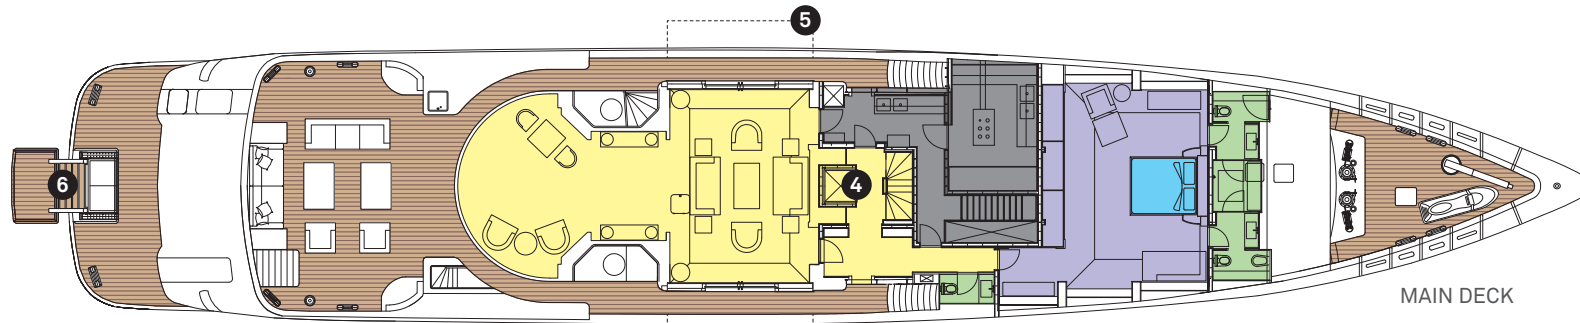

Auspicious

Auspicious

Interior areas

- GUEST AREAS
- GUEST CABINS
- GUEST BATHROOMS
- CREW/TECHNICAL AREAS

Features

- 1 GYM
- 2 POOL
- 3 CINEMA LOUNGE / 6TH CABIN
- 4 ELEVATOR
- 5 FOLD DOWN BALCONIES
- 6 HYDRAULIC SWIM PLATFORM
- 7 FULL BEAM VIP CABIN / 2 DOUBLE CABINS

AUSPICIOUS

Mondo Marine

MAIN CHARACTERISTICS

LENGTH:	50,80 m
BEAM:	9,30 m
DRAFT:	2,60 m
SPEED:	15,5 / 18 knots
BUILDER:	Mondo Marine
YEAR:	2009 / 2013
FLAG:	Malta
LOCATION:	Monaco
TOTAL CREW:	10
CABINS:	5
GUESTS SLEEPING:	10
GUESTS CRUISING:	12

GUEST ACCOMMODATION

Auspicious offers five cabins: The master cabin is on the main deck. The lower deck provides two twin cabins as well as the two double cabins which can be converted into one full beam VIP suite. The cinema lounge can be converted into a 6th en-suite cabin.

FEATURES

Sundeck:	<ul style="list-style-type: none">• Gym, sunbeds
Upper deck:	<ul style="list-style-type: none">• Cinema lounge, adjustable dining areas, pool, elevator
Main deck:	<ul style="list-style-type: none">• Fold down balconies, elevator
Lower deck:	<ul style="list-style-type: none">• Hydraulic swim platform