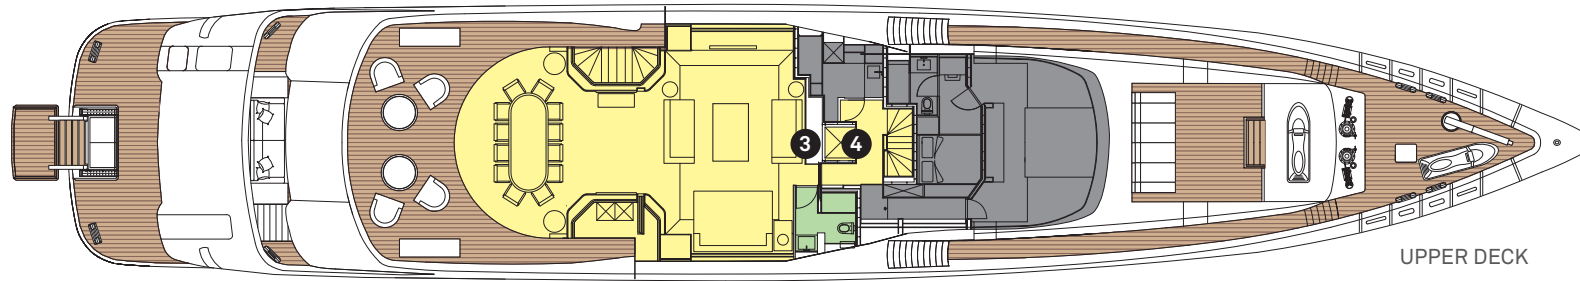

Auspicious

Auspicious

Interior areas

- GUEST AREAS
- GUEST CABINS
- GUEST BATHROOMS
- CREW/TECHNICAL AREAS

Features

- 1 GYM
- 2 POOL
- 3 CINEMA LOUNGE / 6TH CABIN
- 4 ELEVATOR
- 5 FOLD DOWN BALCONIES
- 6 HYDRAULIC SWIM PLATFORM
- 7 FULL BEAM VIP CABIN / 2 DOUBLE CABINS

AUSPICIOUS

Mondo Marine

MAIN CHARACTERISTICS

LENGTH:	50,80 m
BEAM:	9,30 m
DRAFT:	2,60 m
SPEED:	15,5 / 18 knots
BUILDER:	Mondo Marine
YEAR:	2009 / 2013
FLAG:	Malta
LOCATION:	Monaco
TOTAL CREW:	10
CABINS:	5
GUESTS SLEEPING:	10
GUESTS CRUISING:	12

GUEST ACCOMMODATION

Auspicious offers five cabins: The master cabin is on the main deck. The lower deck provides two twin cabins as well as the two double cabins which can be converted into one full beam VIP suite. The cinema lounge can be converted into a 6th en-suite cabin.

FEATURES

Sundeck:	<ul style="list-style-type: none">• Gym, sunbeds
Upper deck:	<ul style="list-style-type: none">• Cinema lounge, adjustable dining areas, pool, elevator
Main deck:	<ul style="list-style-type: none">• Fold down balconies, elevator
Lower deck:	<ul style="list-style-type: none">• Hydraulic swim platform