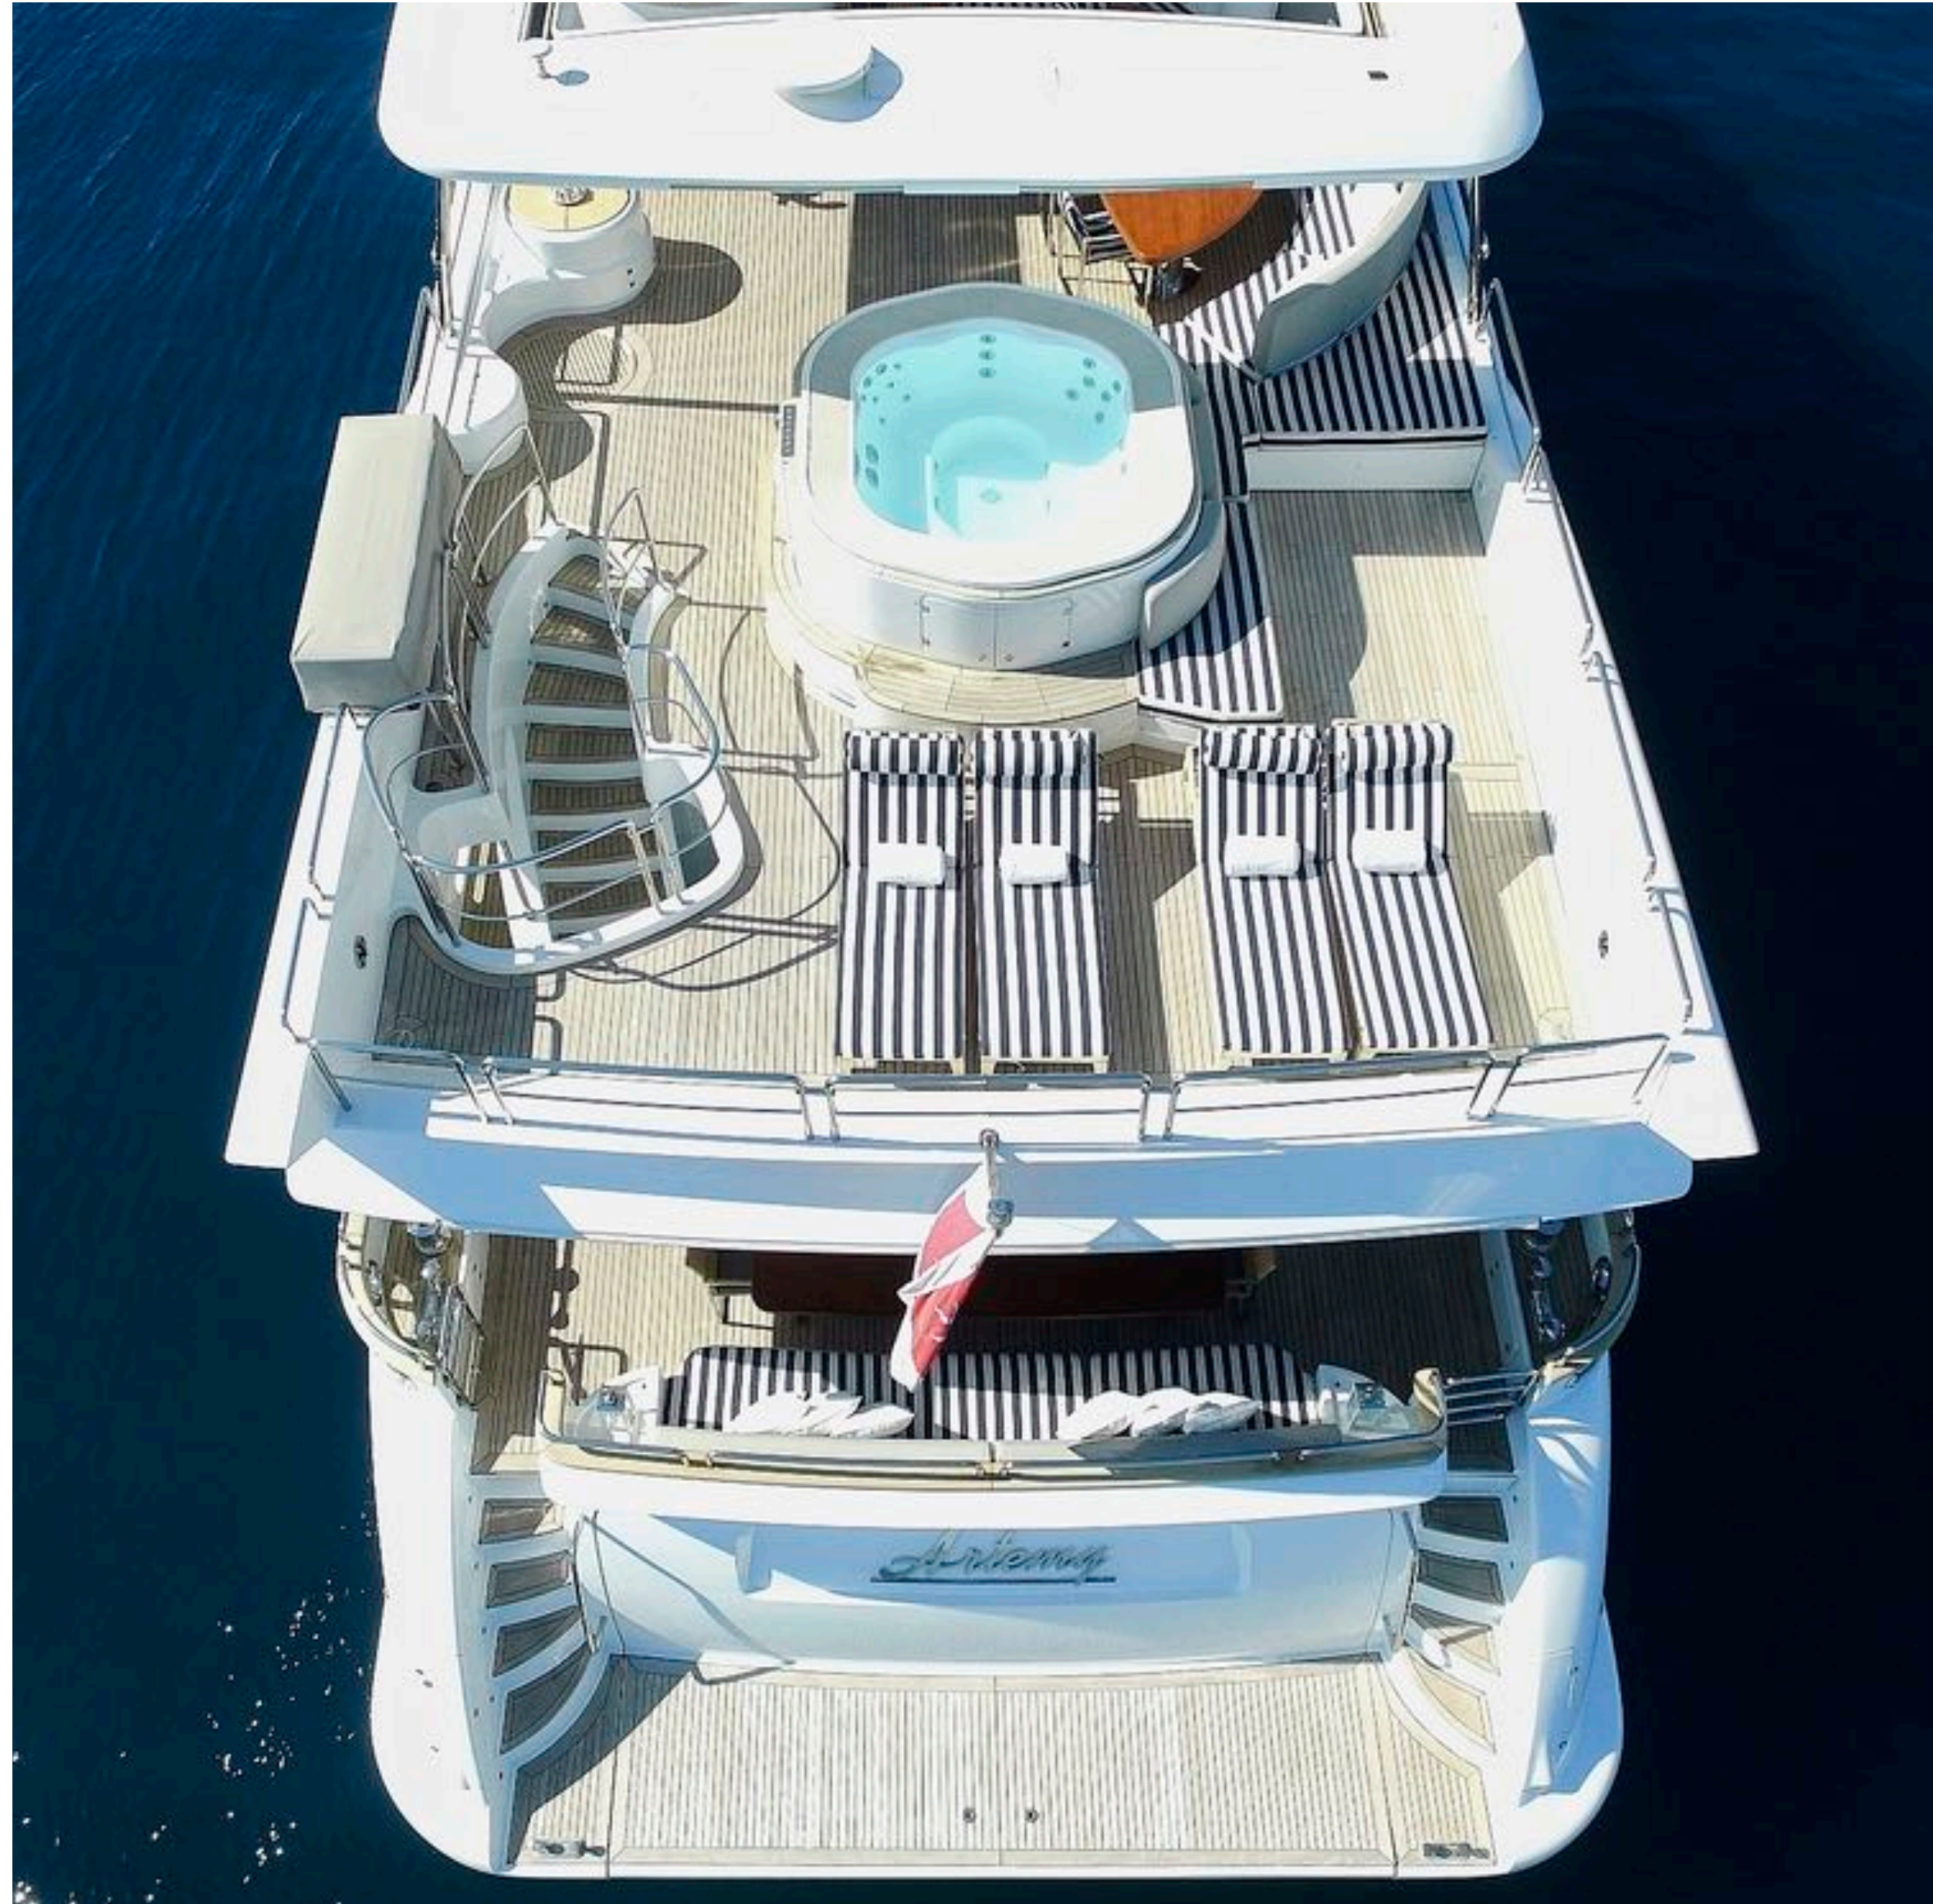

ARTEMY

CHARTER YACHT

TENDERS & WATER TOYS

- ▶ Tender Cantieri Capelli 7m
- ▶ Yamaha Waverunner Jet-Ski
- ▶ Seadoo Spark Jet-Ski
- ▶ Seabob
- ▶ Skis x2
- ▶ Wakeboards x3
- ▶ Inflatable UFO

KEY FEATURES

- ▶ High End Interior,
- ▶ Sleeps 12 Guests in 6 Staterooms,
- ▶ Full Beam Master Deluxe Stateroom,
- ▶ Alfresco dining on Aft Deck & Sundeck,
- ▶ Jacuzzi on Sundeck,
- ▶ Experienced, fun and dynamic crew.

SPECIFICATIONS

Accommodates	12 Guests in 6 Staterooms (5 with ensuite facilities)
Arrangements	4 Double, 2 Twin
Length	35.40m (116' 2")
Beam	7.40m (24' 3")
Draft	2.50m (8' 2")
Year/Refit	2008/2015
Builder	Azimut
Interior Designer	Carlo Galeazzi
Engines/Generators	MAN 3580 KW/KOHLER 2X70 KW
Cruising Speed	21 knots
Max Speed	24 knots
Fuel Consumption	125 l/hr
Range	1700 NM @ 10 kts.
GRT	250