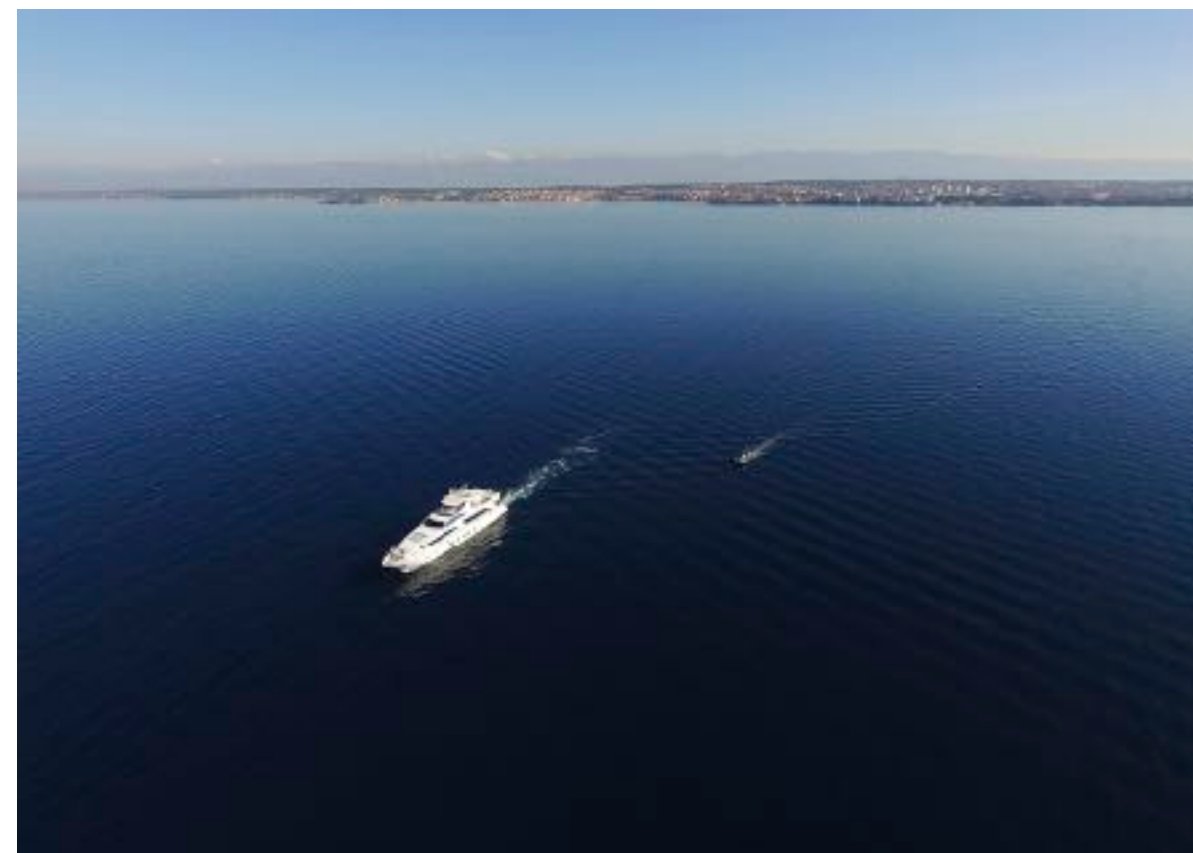

ARTEMY

CHARTER YACHT

TENDERS & WATER TOYS

- ▶ Tender Cantieri Capelli 7m
- ▶ Yamaha Waverunner Jet-Ski
- ▶ Seadoo Spark Jet-Ski
- ▶ Seabob
- ▶ Skis x2
- ▶ Wakeboards x3
- ▶ Inflatable UFO

KEY FEATURES

- ▶ High End Interior,
- ▶ Sleeps 12 Guests in 6 Staterooms,
- ▶ Full Beam Master Deluxe Stateroom,
- ▶ Alfresco dining on Aft Deck & Sundeck,
- ▶ Jacuzzi on Sundeck,
- ▶ Experienced, fun and dynamic crew.

SPECIFICATIONS

Accommodates	12 Guests in 6 Staterooms (5 with ensuite facilities)
Arrangements	4 Double, 2 Twin
Length	35.40m (116' 2")
Beam	7.40m (24' 3")
Draft	2.50m (8' 2")
Year/Refit	2008/2015
Builder	Azimut
Interior Designer	Carlo Galeazzi
Engines/Generators	MAN 3580 KW/KOHLER 2X70 KW
Cruising Speed	21 knots
Max Speed	24 knots
Fuel Consumption	125 l/hr
Range	1700 NM @ 10 kts.
GRT	250