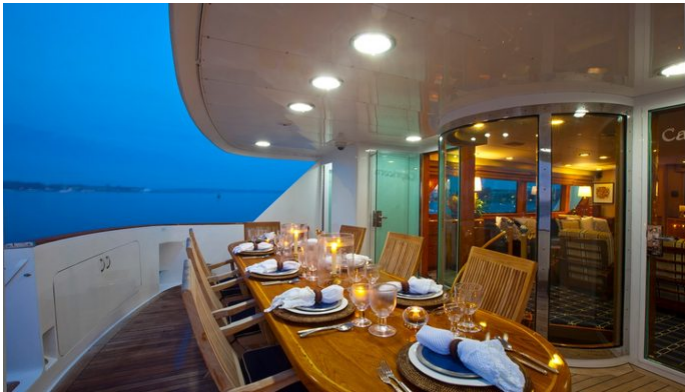

MORE PHOTOS, VIDEO OR INTERACTIVE DECK PLANS:

This document is not contractual. The yacht charters and their particulars displayed in the results above are displayed in good faith and whilst believed to be correct are not guaranteed. YachtCharterFleet.com does not warrant or assume any legal liability or responsibility for the accuracy, completeness, or usefulness of any information and/or images displayed. All information is subject to change without notice and is without warranty. Your preferred charter broker should provide you with yacht specifications, brochure and rates for your chosen dates during your charter yacht selection process. Starting prices are shown in a range of currencies for a one-week charter, unless otherwise indicated.