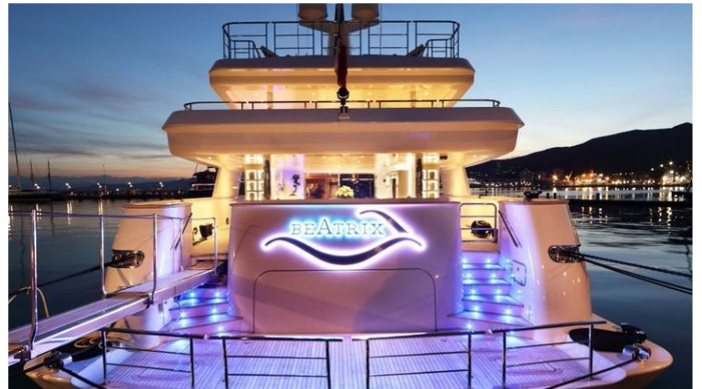

YachtCharterFleet

THE SMARTEST WAY TO SEARCH

BEATRIX

Yacht Charter Details for 'Beatrix', the 50.01m Superyacht built by Cantieri Navali di Termoli

SPECIFICATIONS

LENGTH

50.01m / 164'1

BEAM

MORE PHOTOS, VIDEO OR INTERACTIVE DECK PLANS:

[CLICK HERE](#)

BEATRIX YACHT CHARTER

Superyacht BEATRIX was built in 2015 by Cantieri Navali di Termoli. She is a 50.01m / 164'1 Custom motor yacht with exterior design by Design Studio Spadolini and interior styling by Salvagni Architetti . Beatrix offers accommodation for up to 12 guests in 6 cabins with additional room for her crew of . She features a variety of amenities to ensure comfortable charter vacations, including, Air Conditioning, Jacuzzi (on deck), Elevator / Lift, Swimming Platform, At Anchor Stabilizers, GYM & Turkish Bath. She also carries an impressive collection of toys as listed below.