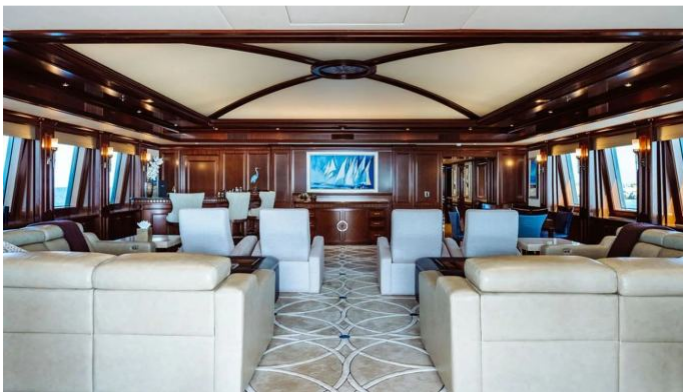

MORE PHOTOS, VIDEO OR INTERACTIVE DECK PLANS:

[CLICK HERE](#)