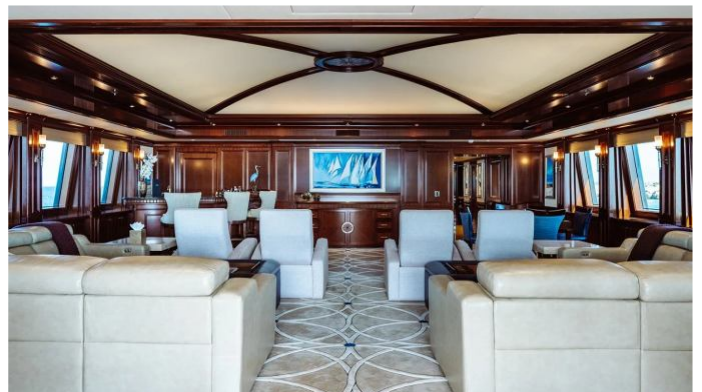

MORE PHOTOS, VIDEO OR INTERACTIVE DECK PLANS:

[CLICK HERE](#)