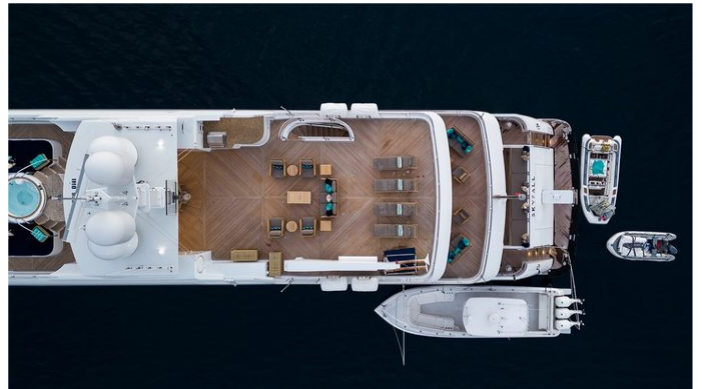

SKYFALL

Yacht Charter Details for 'Skyfall', the 57.91m Superyacht built by Trinity Yachts

SPECIFICATIONS

LENGTH
57.91m / 190'

BEAM DRAFT
10.2m / 33'6 2.6m / 8'6

YEAR REFIT
2010 2020

CRUISING SPEED
12 Knots

FOR MORE INFORMATION:

CLICK HERE

or SCAN QR CODE

MORE PHOTOS, VIDEO OR INTERACTIVE DECK PLANS:

[CLICK HERE](#)

SKYFALL YACHT CHARTER

Superyacht SKYFALL was built in 2010 by Trinity Yachts. She is a 57.91m / 190' Custom motor yacht with exterior design by Trinity Yachts and interior styling by Patrick Knowles. Skyfall offers accommodation for up to 12 guests in 6 cabins with additional room for her crew of 14. She features a variety of amenities to ensure comfortable charter vacations, including, Air Conditioning, WiFi connection on board, Deck Jacuzzi, Gym/exercise equipment, Elevator / Lift, Wheelchair Friendly, Stabilisers underway & Stabilizers at Anchor. She also carries an impressive collection of toys as listed below.

SKYFALL AMENITIES & TOYS

Jacuzzi

Stabilizers Underway

Wi-Fi

Video On-Demand

Ipod Docking

At-Anchor Stabilizers

Deck Jacuzzi

Gym

Beach Club

Elevator

Air Conditioning

Wheelchair Accessible

Satellite TV

For a full up-to-date list of leisure facilities or amenities onboard Motor Yacht Skyfall please contact your Yacht Charter Broker prior to booking your vacation. If there is a particular water toy that you would like, but it is not listed, then it may be possible to rent this equipment for you.